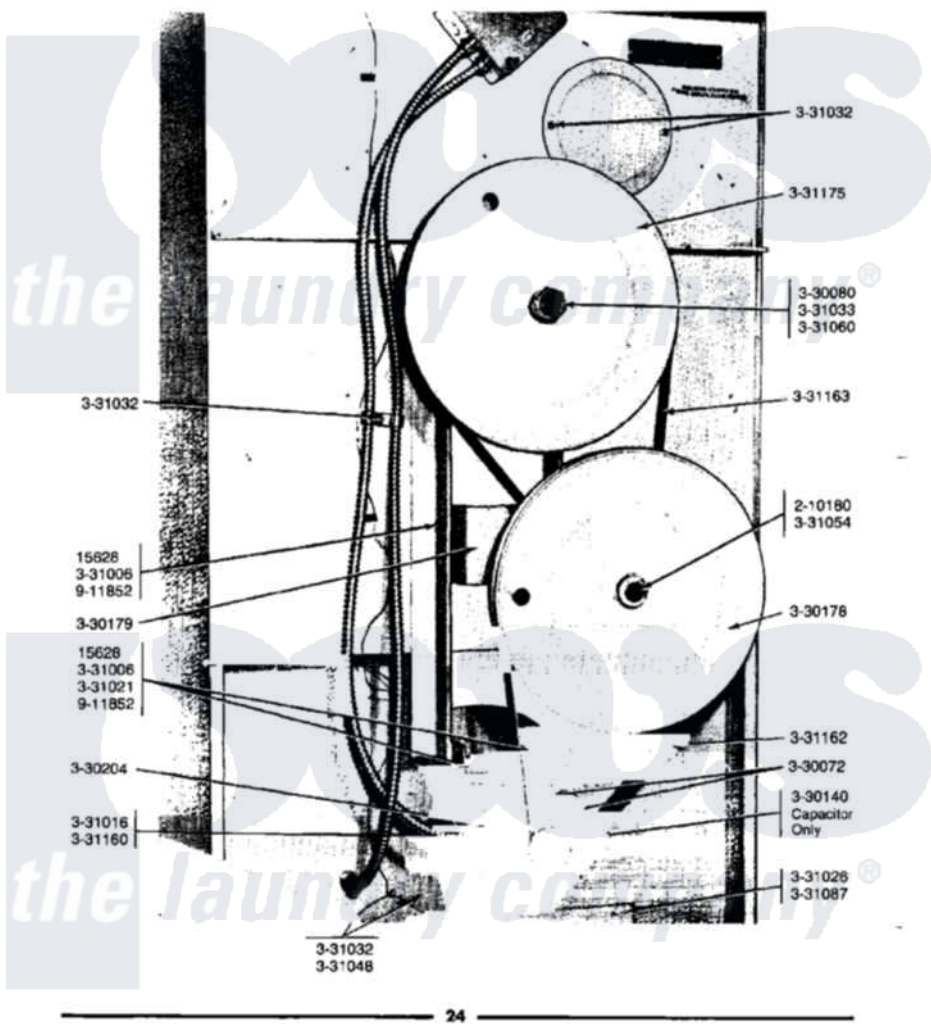

Maytag GDG33CM 10 - REAR VIEW-SHIELD REMOVED

MODEL DG33CA-CM REAR VIEW - SHIELD REMOVED

Maytag Residential Maytag GDG33CM Dryer Parts Parts Diagram 10 - REAR VIEW-SHIELD REMOVED
 Click on the part number to view part

Item	Original Part Number	Replaced By	Status	Part Description
NI	NLA		Not Available	BOLT, 5/16 X 3/4 HEX
002	210180		Not Available	RETAINING RING
003	Y330072		Not Available	MOTOR COMPLETE
004	Y330080		Not Available	SPIDER & SHAFT ASSEMBLY
NI	NLA		Not Available	CAPICATOR
006	Y330178			Reduction Pulley
007	Y330179			Bracket And Pin
NI	NLA		Not Available	INTERNAL MOTOR SWITCH
"	NLA		Not Available	NUT-DRUM SUPPORT BOLT, 5/16
"	NLA		Not Available	SET SCREW, MOTOR PULLEY
"	NLA		Not Available	WASHER - MOTOR SUPPORT BOLT
012	331026	90767		Screw, 8A X 3/8 HeX Washer Head Tapping
013	331032	61002031		Screw, Handle

014	331033		Hex Nut-Drum Pulley Shaft
015	331048	Not Available	COVER FOR BLOWER IMPELLER
016	331054		Grease Fitting - Pulley Pin
017	331060		Key For Drum
NI	NLA	Not Available	SHIELD, MOTOR
019	331160		Motor Pulley
020	331162	A55	Multiplus Dual Brand V Belt
021	331163	33331163	V-Belt
022	331175	Not Available	DRUM PULLEY
023	911852	486009	Lockwasher