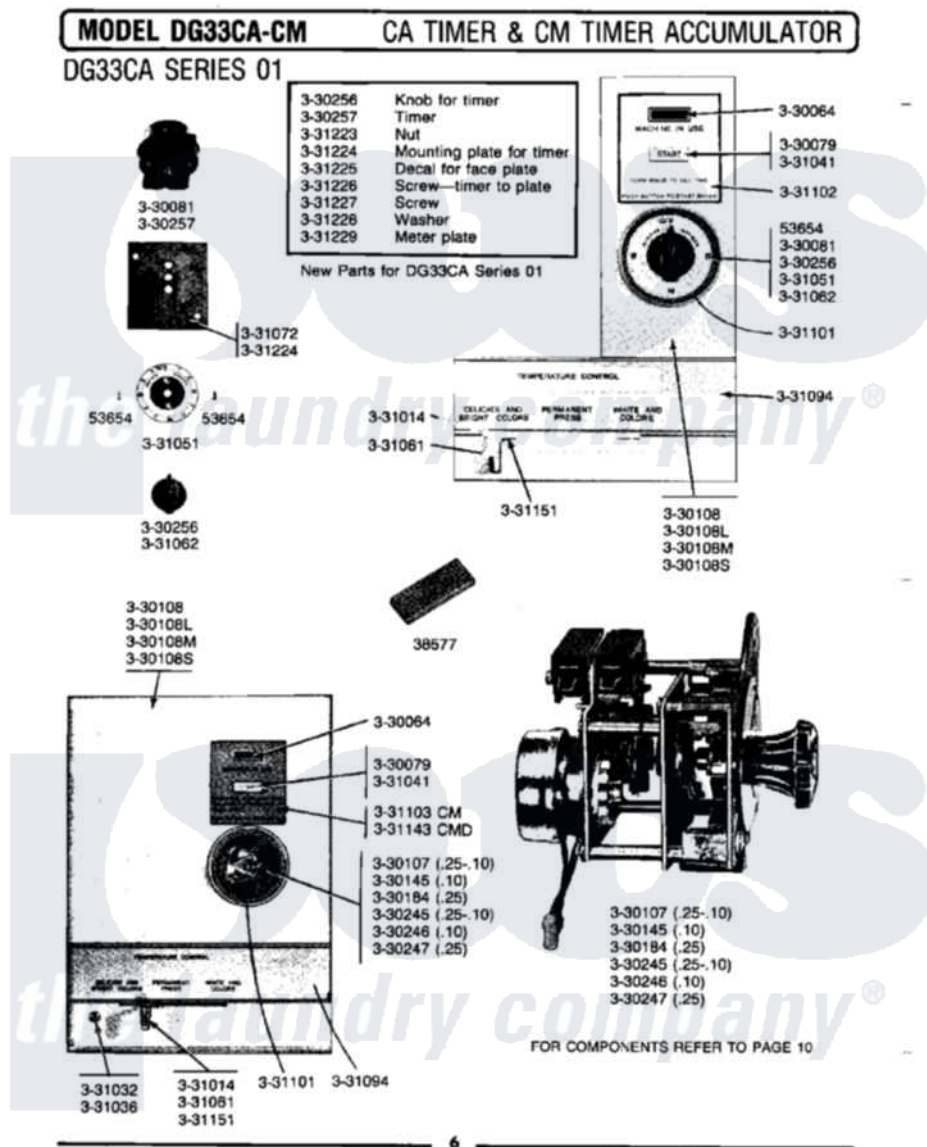

# Maytag GDG33CM 13 - TIMER ACCUMULATOR

Maytag Residential Maytag GDG33CM Dryer Parts Parts Diagram 13 - TIMER ACCUMULATOR  
 Click on the part number to view part

Item	Original Part Number	Replaced By	Status	Part Description
NI	NLA		Not Available	TOOL TO ADJUST TIMING SWITCH
"	NLA		Not Available	SCREW, No.5-40 X 3/8
003	<a href="#">Y330064</a>			Pilot Light
004	Y330079		Not Available	SWITCH, PUSH-TO-START
005	NLA		Not Available	TIMER ACCUMULATOR - CM
NI	NLA		Not Available	FRONT PANEL (WHT)
"	330108L		Not Available	FRONT PANEL-ALMOND
008	330108M		Not Available	FRONT PANEL-HARVEST WHEAT
009	Y330145		Not Available	CONTA ACCUMULATOR ASSEMBLY
010	<a href="#">330184</a>			Timer Accumulator-25
011	NLA		Not Available	TIMER ACCUMULATOR (.25-.10)
NI	NLA		Not Available	TIMER ACCUMULATOR (.10)
"	NLA		Not Available	TIMER ACCUMULATOR (.25)
"	331014	<a href="#">8281196</a>		Screw

015	331032	<a href="#">61002031</a>	Screw, Handle
016	<a href="#">331036</a>		Washer-Front Panel Screws
017	<a href="#">331041</a>		Button-Push-To-Start Switch
018	<a href="#">331061</a>		Knob For Temperature Contro
019	NLA	Not Available	TRIM BAR, UPPER PANEL
020	331101	Not Available	BEZEL FOR TIMER- ACCUMULATOR
NI	NLA	Not Available	INSTRUCTION PLATE - CM
022	<a href="#">331151</a>		Lever-Temperature Control