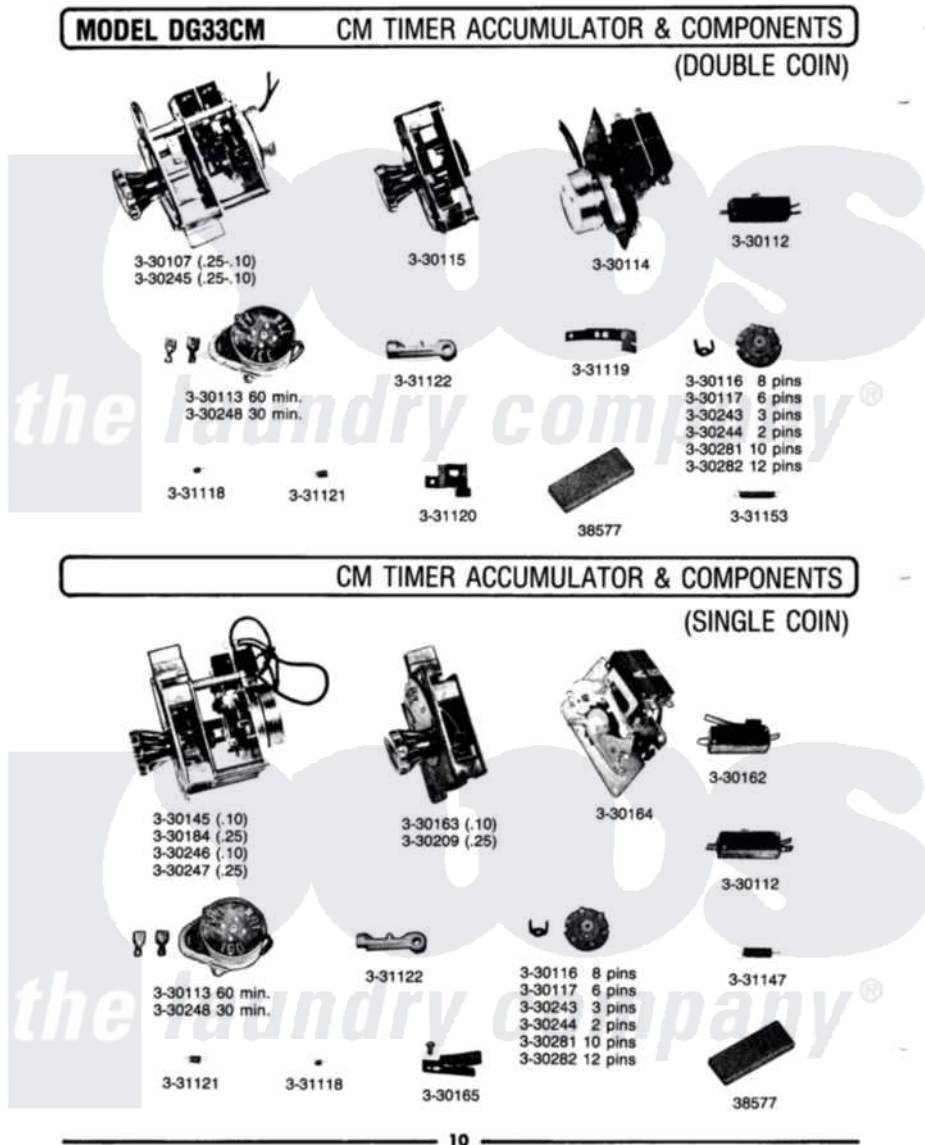

Maytag GDG33CM 15 - TIMER ACCUMULATOR & COMP. (SINGLE COIN)

Maytag Residential Maytag GDG33CM Dryer Parts Parts Diagram 15 - TIMER ACCUMULATOR & COMP. (SINGLE COIN)

Click on the part number to view part

Item	Original Part Number	Replaced By	Status	Part Description
NI	NLA		Not Available	TOOL, ADJUST TIMING SWITCH
"	330112			Switch For Actuator
003	330113			Timer Motor
004	330116		Not Available	TIMING CAM - 8 PINS
NI	330117		Not Available	TIMING CAM - 6 PINS
006	Y330145		Not Available	CONTA ACCUMULATOR ASSEMBLY
007	Y330162			Switch For Time Delay
008	NLA		Not Available	COIN HANDLING MECHANISM
009	NLA		Not Available	METER PLATE ASSEMBLY
010	Y330165			Retainer Spring And Screw Kit
011	330184			Timer Accumulator-25
012	NLA		Not Available	COIN HANDLING MECHANISM
013	Y330243			Timing Cam

NI	Y330244	Not Available	TIMING CAM (2 PINS)
"	NLA	Not Available	TIMER ACCUMULATOR (.10)
"	NLA	Not Available	TIMER ACCUMULATOR (.25)
"	330248		Timer Motor
"	Y330281		Timing Cam
"	NLA	Not Available	TIMING CAM (12 PINS)
020	NLA	Not Available	COIL SPRING, PAWL
NI	NLA	Not Available	COIL SPRING, DETENT ARM
"	NLA	Not Available	INDEX LEVER-SWITCH ACTUATOR
"	NLA	Not Available	COIL SPRING, CARRIER RETURN