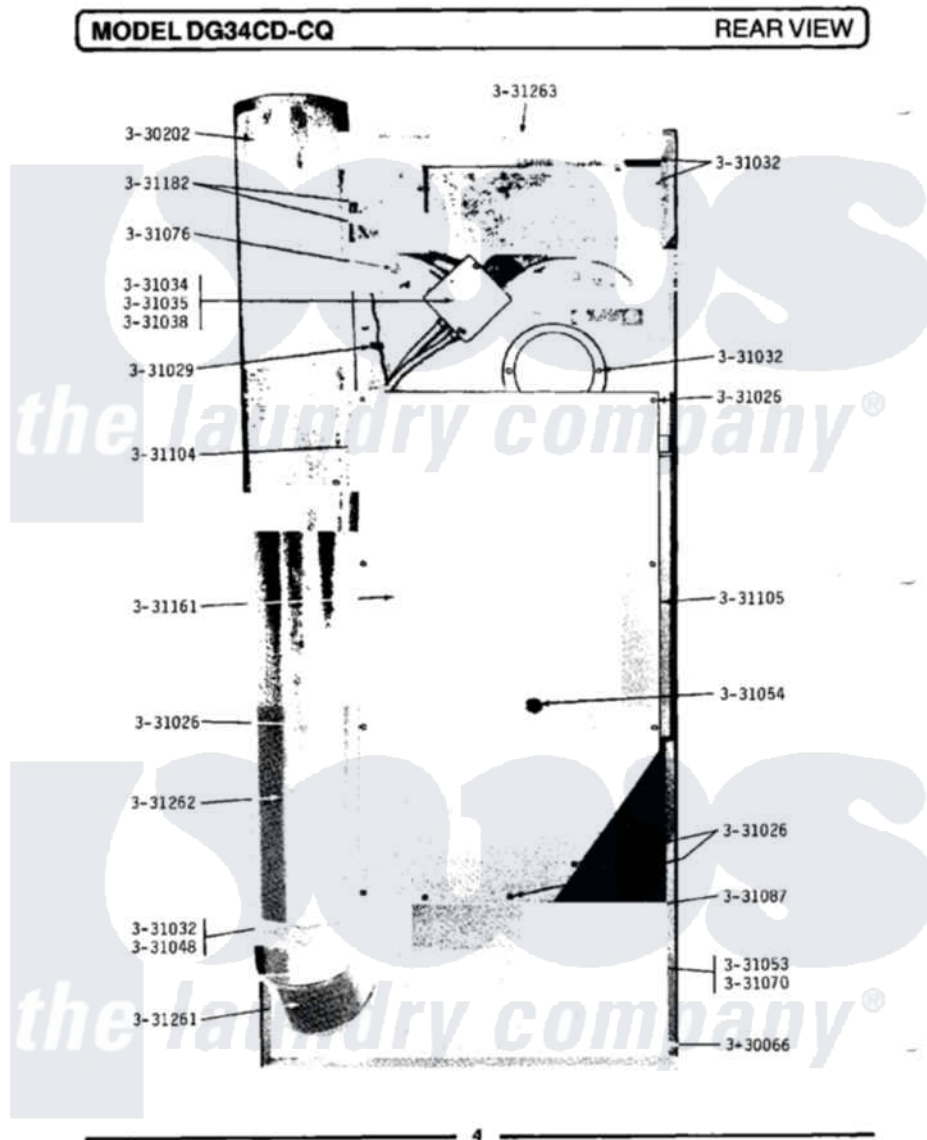

# Maytag GDG34CD 02 - REAR VIEW

Maytag [Residential Maytag GDG34CD Dryer Parts](#) Parts Diagram 02 - REAR VIEW  
 Click on the part number to view part

Item	Original Part Number	Replaced By	Status	Part Description
NI	Y052749	<a href="#">62739</a>		Nut, Lock
"	Y054866	<a href="#">486009</a>		Lockwasher
"	NLA		Not Available	LEVELING LEG
"	Y330080		Not Available	SPIDER & SHAFT ASSEMBLY
"	<a href="#">Y330087</a>			Drum Assembly Complete
006	Y330202		Not Available	RECIRCULATION TEE ASSEMBLY
007	331026	<a href="#">90767</a>		Screw, 8A X 3/8 HeX Washer Head Tapping
NI	NLA		Not Available	CLIP
009	331032	<a href="#">61002031</a>		Screw, Handle
NI	NLA		Not Available	WIRE NUT
"	NLA		Not Available	WIRE NUT (6 USED)
"	NLA		Not Available	HINGE PIN FOR DAMPER
013	331048		Not Available	COVER FOR BLOWER IMPELLER
014	<a href="#">331053</a>			Damper

NI	NLA	Not Available	HINGE PIN FOR DAMPER
"	NLA	Not Available	GAS SUPPLY LINE-28 1/2 INCH
"	NLA	Not Available	DRUM ROD
"	NLA	Not Available	SHIELD FOR MOTOR
"	NLA	Not Available	SUPPORT FOR REAR COVER-LEFT
"	NLA	Not Available	RIB, TUMBLER (ONLY)
"	NLA	Not Available	BACK GUARD
"	NLA	Not Available	RECIRCULATION BOOT
"	NLA	Not Available	ELBOW-90 DEGREE 8" DIAMETER
"	NLA	Not Available	PIPE - 8" DIAMETER
"	NLA	Not Available	TOP COVER FOR CABINET