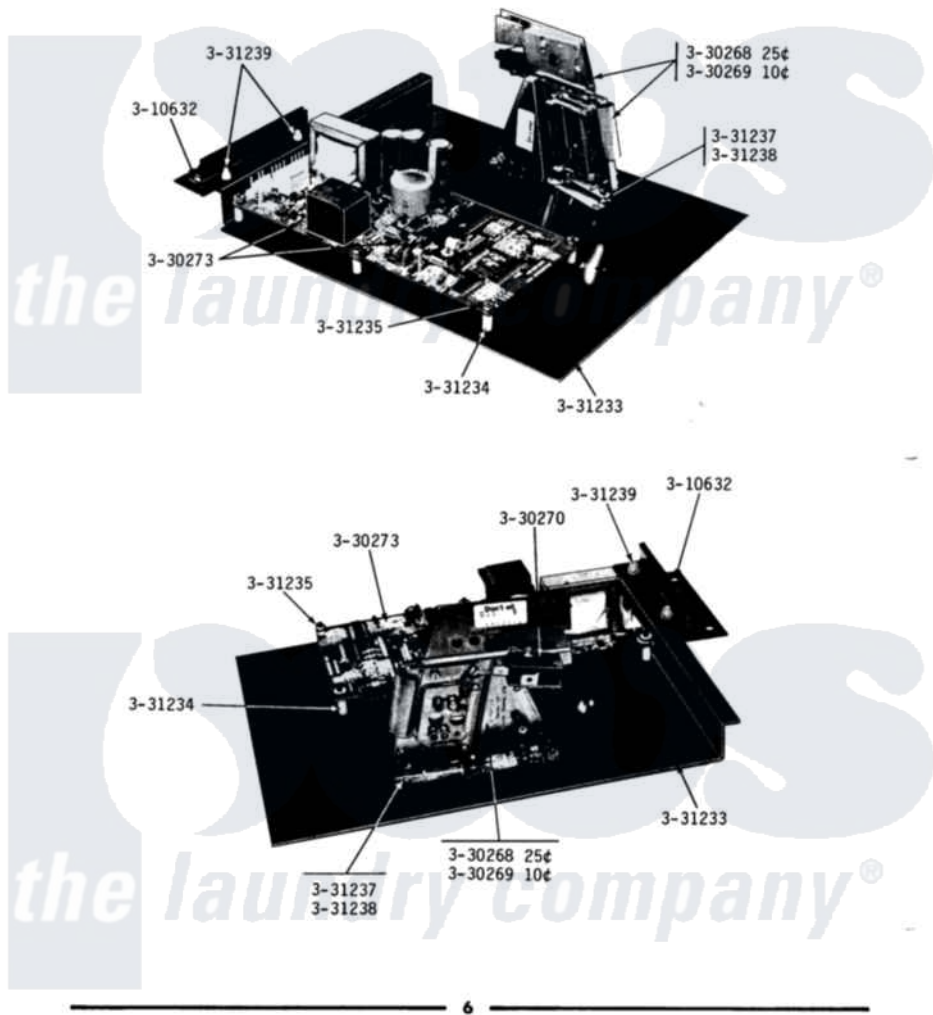

Maytag GDG34CD 03 - ELECTRONIC CONTROL ASSEMBLY

MODEL DG34CD-CQ

CD-CQ ELECTRONIC CONTROL ASSEMBLY

Maytag Residential Maytag GDG34CD Dryer Parts Parts Diagram 03 - ELECTRONIC CONTROL ASSEMBLY

[Click on the part number to view part](#)

Item	Original Part Number	Replaced By	Status	Part Description
001	Y310632	1163839		Screw
NI	Y330264		Not Available	WIRE HARNESS
"	Y330265		Not Available	WIRE HARNESS-DUAL CONTROL
"	Y330266		Not Available	MEMBRANE SWITCH
005	Y330268		Not Available	COIN ACCEPTOR ASSEMBLY \$.25
NI	NLA		Not Available	COIN ACCEPTOR ASSEMBLY \$.10
007	Y330270		Not Available	COIN SWITCH
008	36001001			Printed Circuit Board
"	36001002			Sensor
"	Y330273	Y330316		Electronic
"	Y330315			Switch Assembly
"	Y330319		Not Available	WIRE ASSEMBLY
"	Y330320			Harness, Heat Sensor
009	331233			Plate For Electronic Contro

010	331234		Spacer For Circuit Board
011	331235	701719	Nut, Hex
NI	NLA		Not Available
			BAIL FOR COIN RETURN
013	331237		Screw
NI	NLA		Not Available
			LOCK WASHER
"	NLA		Not Available
			BUMPER
"	NLA		Not Available
			LABEL - \$.25
"	NLA		Not Available
			LABEL - \$.10-\$.25