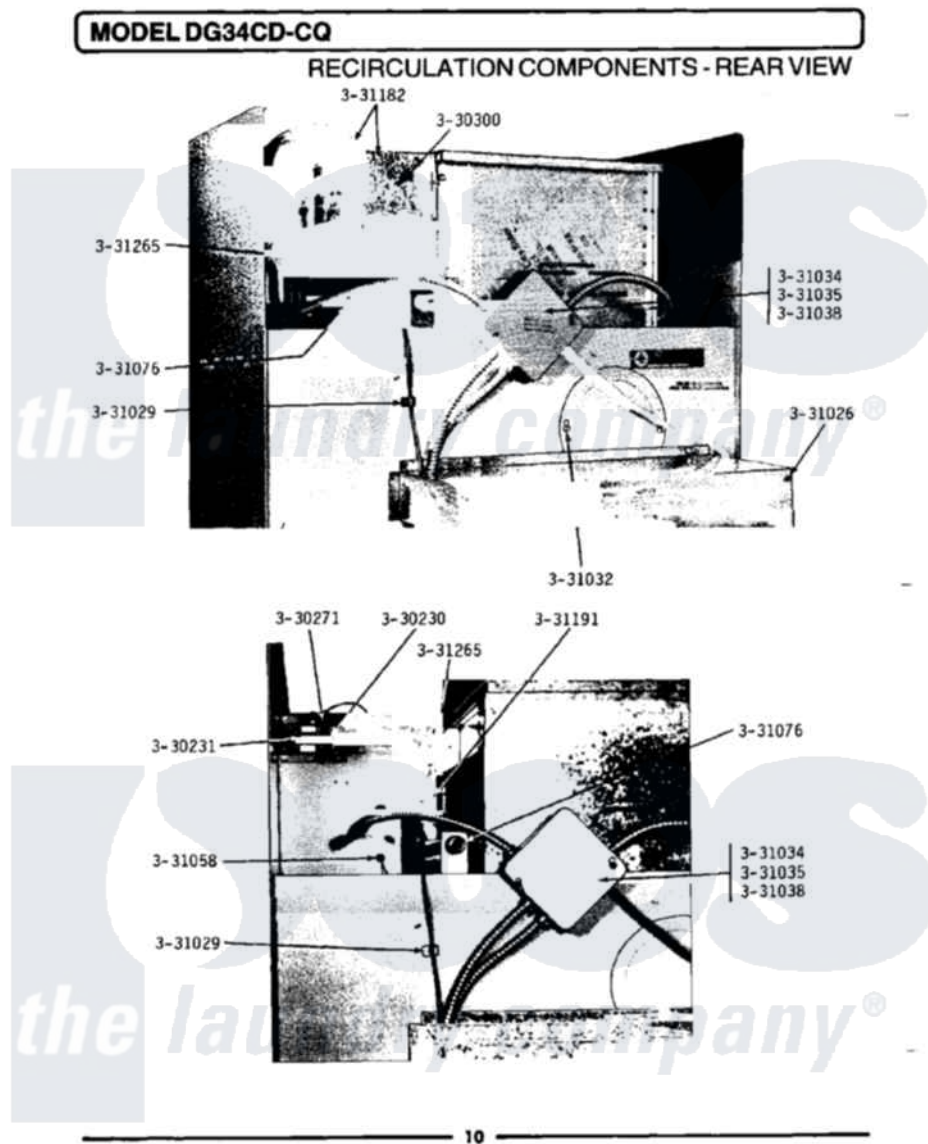

# Maytag GDG34CD 05 - RECIRCULATION COMPONENTS-REAR VIEW

Maytag [Residential Maytag GDG34CD Dryer Parts](#) Parts Diagram 05 - RECIRCULATION COMPONENTS-REAR VIEW  
 Click on the part number to view part

Item	Original Part Number	Replaced By	Status	Part Description
001	<a href="#">Y330230</a>			Ignition Control Assembly
002	<a href="#">Y330231</a>			Transformer
003	<a href="#">Y330271</a>			Wire For Ignition Control
004	331026	<a href="#">90767</a>		Screw, 8A X 3/8 HeX Washer Head Tapping
NI	NLA		Not Available	CLIP
006	331032	<a href="#">61002031</a>		Screw, Handle
NI	NLA		Not Available	WIRE NUT
"	NLA		Not Available	WIRE NUT (6 USED)
"	NLA		Not Available	HINGE PIN FOR DAMPER
010	<a href="#">331058</a>			Grommet-Temp. Control Tubin
NI	NLA		Not Available	GAS SUPPLY LINE-28 1/2 INCH
"	NLA		Not Available	HINGE RIVET
"	NLA		Not Available	BACK GUARD
"	NLA		Not Available	RECIRCULATION BOOT
"	NLA		Not Available	DECAL-LIGHTING &