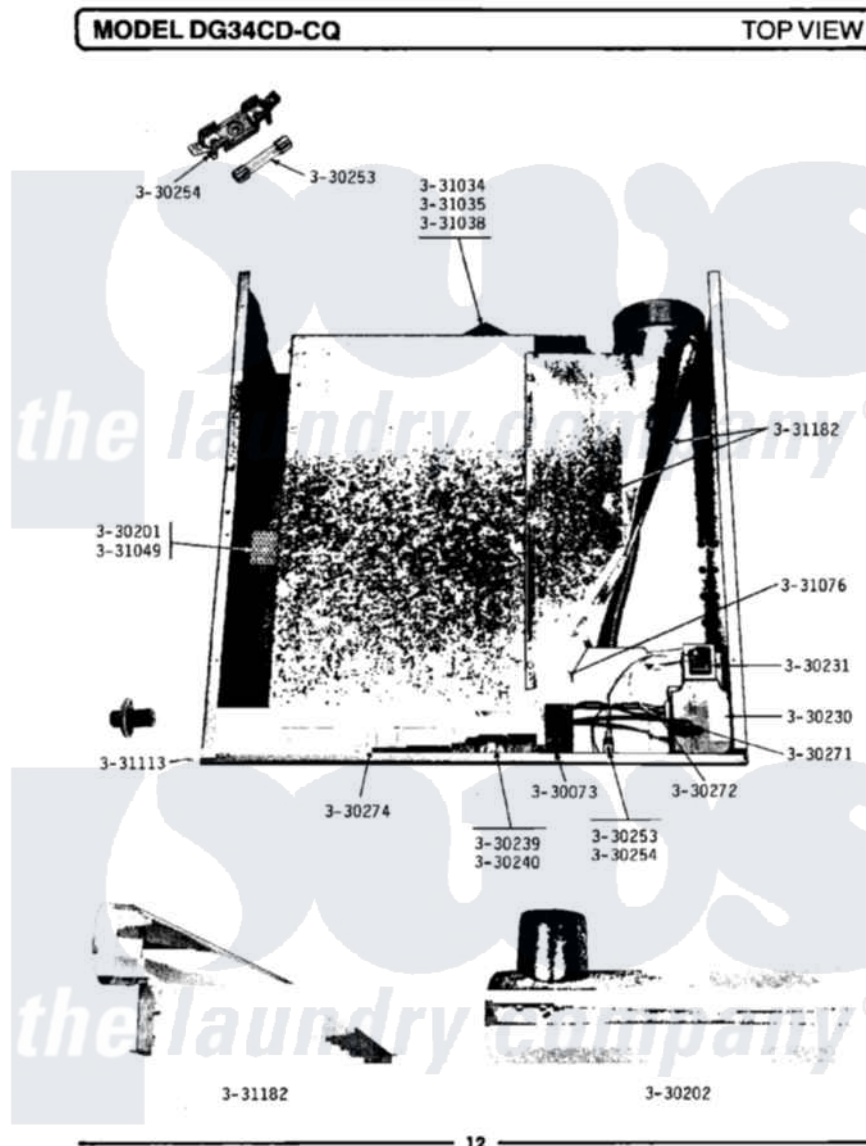

# Maytag GDG34CD 06 - TOP VIEW

Maytag Residential Maytag GDG34CD Dryer Parts Parts Diagram 06 - TOP VIEW  
 Click on the part number to view part

Item	Original Part Number	Replaced By	Status	Part Description
001	<a href="#">Y330073</a>			Valve, Shut-Off
002	Y330201		Not Available	HIGH LIMIT THERMOSTAT
003	Y330202		Not Available	RECIRCULATION TEE ASSEMBLY
NI	NLA		Not Available	BAFFLE ASSEMBLY
005	<a href="#">Y330230</a>			Ignition Control Assembly
006	<a href="#">Y330231</a>			Transformer
007	Y330239		Not Available	GAS VALVE - NAT
NI	NLA		Not Available	GAS VALVE (LPG)
009	<a href="#">Y330253</a>			Fuse
010	<a href="#">Y330254</a>			Fuse Block
011	<a href="#">Y330271</a>			Wire For Ignition Control
NI	NLA		Not Available	WIRE HARNESS
"	NLA		Not Available	MANIFOLD FOR MAIN BURNER
"	NLA		Not Available	WIRE NUT
"	NLA		Not Available	WIRE NUT (6 USED)

"	NLA	Not Available	HINGE PIN FOR DAMPER
017	331049	Not Available	VENTILATED COVER - HI-LIMIT
NI	NLA	Not Available	GAS SUPPLY LINE-28 1/2 INCH
"	NLA	Not Available	HINGE RIVET
"	NLA	Not Available	RECIRCULATION BOOT
"	NLA	Not Available	DAMPER, HEAT RECLAIMER