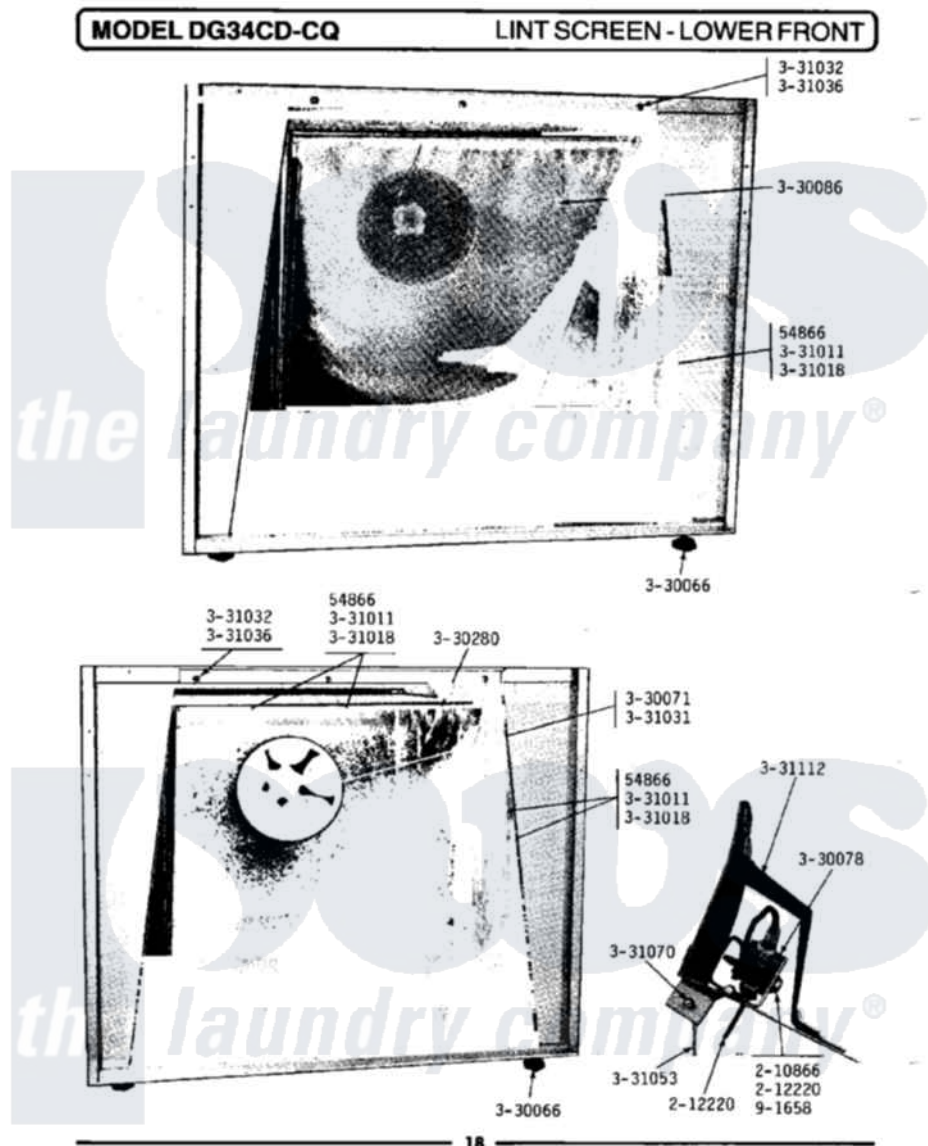

Maytag GDG34CD 09 - LINT SCREEN-LOWER FRONT

Maytag Residential Maytag GDG34CD Dryer Parts Parts Diagram 09 - LINT SCREEN-LOWER FRONT
 Click on the part number to view part

Item	Original Part Number	Replaced By	Status	Part Description
NI	Y052749	62739		Nut, Lock
002	Y054866	486009		Lockwasher
NI	NLA		Not Available	LOCK WASHER, 3/8 X 1/16
"	Y055980			Hi-Temp Adhesive, 2 Oz Tube
005	210866			Nut, Twin Speed
006	212220	213501		Screw, No.6-20 X 1-1/8 Inch
NI	NLA		Not Available	LEVELING LEG
008	Y330071		Not Available	IMPELLER FOR BLOWER
009	Y330078			Cool-Down Bypass Switch
010	Y330086			Lint Screen With Frame
NI	NLA		Not Available	TEMPERATURE SENSOR ASSEMBLY
012	Y330280		Not Available	LINT HOOD ASSEMBLY
NI	NLA		Not Available	WING NUT - LINT HOOD TO CAB
"	NLA		Not Available	WASHER-LINT HOOD TO CABINET

015	331031		Not Available	SET SCREW FOR IMPELLER
016	331032	61002031		Screw, Handle
017	331036			Washer-Front Panel Screws
NI	NLA		Not Available	SQUARE WASHER FOR DRUM ROD
019	331053			Damper
NI	331058			Grommet-Temp. Control Tubin
"	NLA		Not Available	HINGE PIN FOR DAMPER
"	NLA		Not Available	DRUM ROD
"	NLA		Not Available	SHIELD FOR DAMPER SWITCH
"	NLA		Not Available	TWIN FASTENER WITH SCREWS