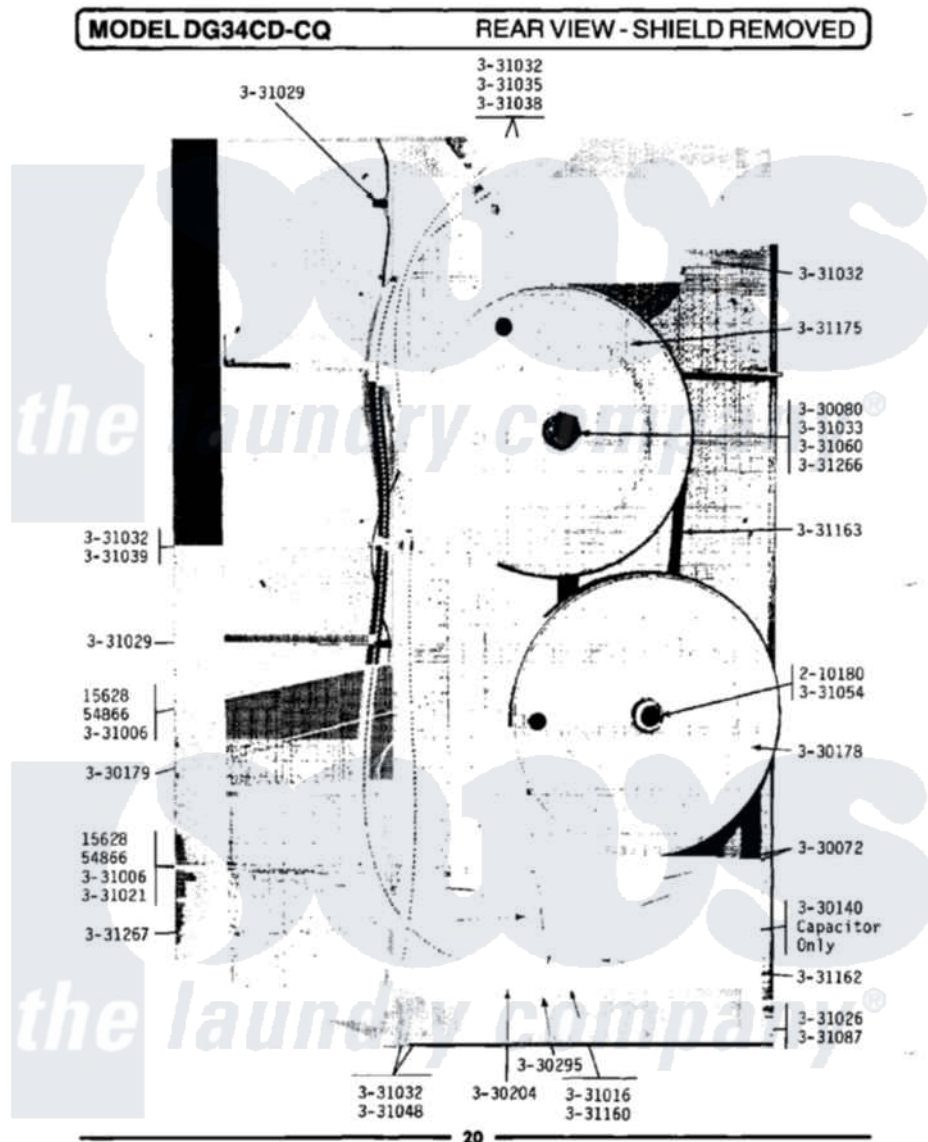

Maytag GDG34CD 10 - REAR VIEW-SHIELD REMOVED

Maytag Residential Maytag GDG34CD Dryer Parts Parts Diagram 10 - REAR VIEW-SHIELD REMOVED
 Click on the part number to view part

Item	Original Part Number	Replaced By	Status	Part Description
NI	NLA		Not Available	BOLT, 5/16 X 3/4 HEX
002	Y054866	486009		Lockwasher
003	210180		Not Available	RETAINING RING
004	Y330072		Not Available	MOTOR COMPLETE
005	Y330080		Not Available	SPIDER & SHAFT ASSEMBLY
NI	NLA		Not Available	CAPICATOR
007	Y330178			Reduction Pulley
008	Y330179			Bracket And Pin
NI	NLA		Not Available	INTERNAL MOTOR SWITCH
"	NLA		Not Available	MOTOR CLAMP
"	NLA		Not Available	NUT-DRUM SUPPORT BOLT, 5/16
"	NLA		Not Available	SET SCREW FOR MOTOR PULLEY
"	NLA		Not Available	WASHER - MOTOR SUPPORT BOLT
014	331026	00767		Screw, 8A X 3/8 HeX Washer

014	331020	30707		Head Tapping
NI	NLA		Not Available	CLIP
016	331032	61002031		Screw, Handle
017	331033			Hex Nut-Drum Pulley Shaft
NI	NLA		Not Available	WIRE NUT (6 USED)
"	NLA		Not Available	HINGE PIN FOR DAMPER
"	NLA		Not Available	CLIP-CONDUIT TO CABNT.BACK
021	331048		Not Available	COVER FOR BLOWER IMPELLER
NI	331054			Grease Fitting - Pulley Pin
023	331060			Key For Drum
NI	NLA		Not Available	SHIELD FOR MOTOR
025	331160			Motor Pulley
026	331162	A55		Multiplus Dual Brand V Belt
027	331163	33331163		V-Belt
028	331175		Not Available	DRUM PULLEY
029	331266			Lockwasher For Drum Pulley
NI	NLA		Not Available	MOTOR BRACKET