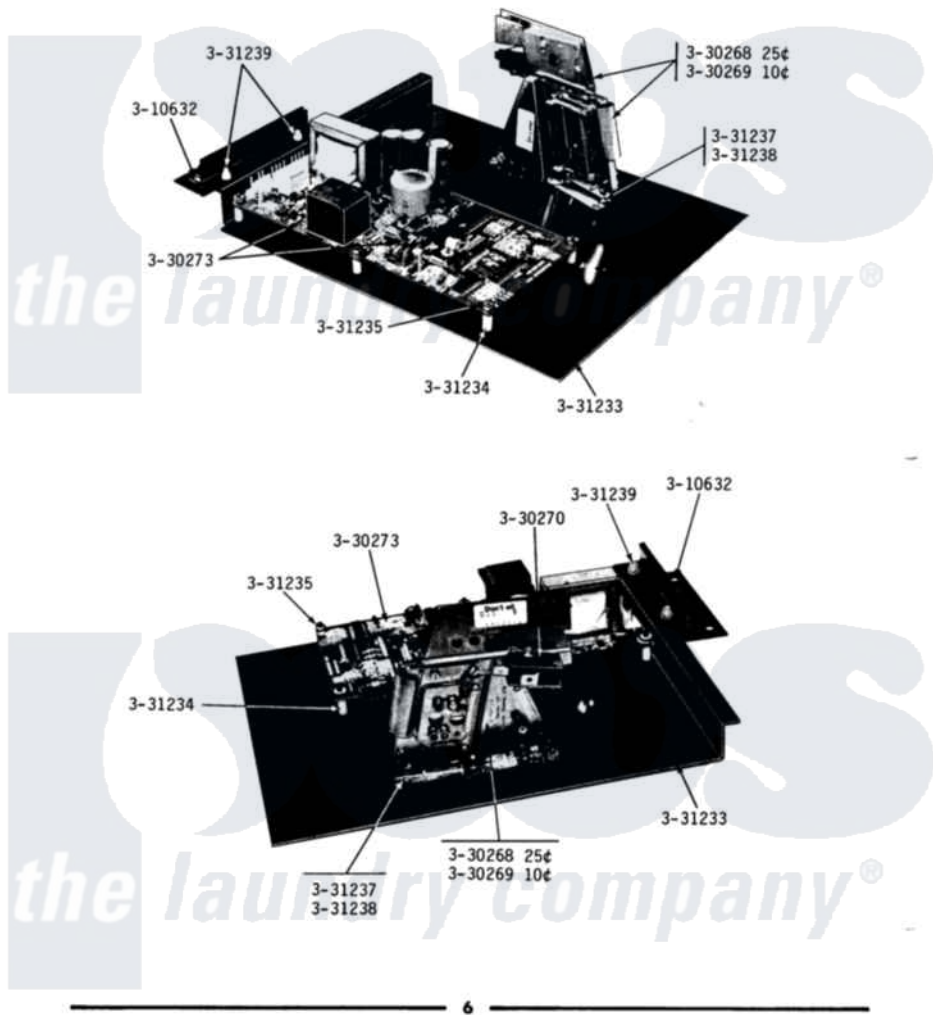

# Maytag GDG34CQ 03 - ELECTRONIC CONTROL ASSEMBLY

## MODEL DG34CD-CQ

### CD-CQ ELECTRONIC CONTROL ASSEMBLY

Maytag Residential Maytag GDG34CQ Dryer Parts Parts Diagram 03 - ELECTRONIC CONTROL ASSEMBLY  
 Click on the part number to view part

Item	Original Part Number	Replaced By	Status	Part Description
001	Y310632	<a href="#">1163839</a>		Screw
NI	Y330264		Not Available	WIRE HARNESS
"	Y330265		Not Available	WIRE HARNESS-DUAL CONTROL
"	Y330266		Not Available	MEMBRANE SWITCH
005	Y330268		Not Available	COIN ACCEPTOR ASSEMBLY \$.25
NI	NLA		Not Available	COIN ACCEPTOR ASSEMBLY \$.10
007	Y330270		Not Available	COIN SWITCH
008	<a href="#">36001001</a>			Printed Circuit Board
"	<a href="#">36001002</a>			Sensor
"	Y330273	<a href="#">Y330316</a>		Electronic
"	<a href="#">Y330315</a>			Switch Assembly
"	Y330319		Not Available	WIRE ASSEMBLY
"	<a href="#">Y330320</a>			Harness, Heat Sensor
009	<a href="#">331233</a>			Plate For Electronic Contro

010	<a href="#">331234</a>		Spacer For Circuit Board
011	331235	<a href="#">701719</a>	Nut, Hex
NI	NLA		Not Available
			BAIL FOR COIN RETURN
013	<a href="#">331237</a>		Screw
NI	NLA		Not Available
			LOCK WASHER
"	NLA		Not Available
			BUMPER
"	NLA		Not Available
			LABEL - \$.25
"	NLA		Not Available
			LABEL - \$.10-\$.25