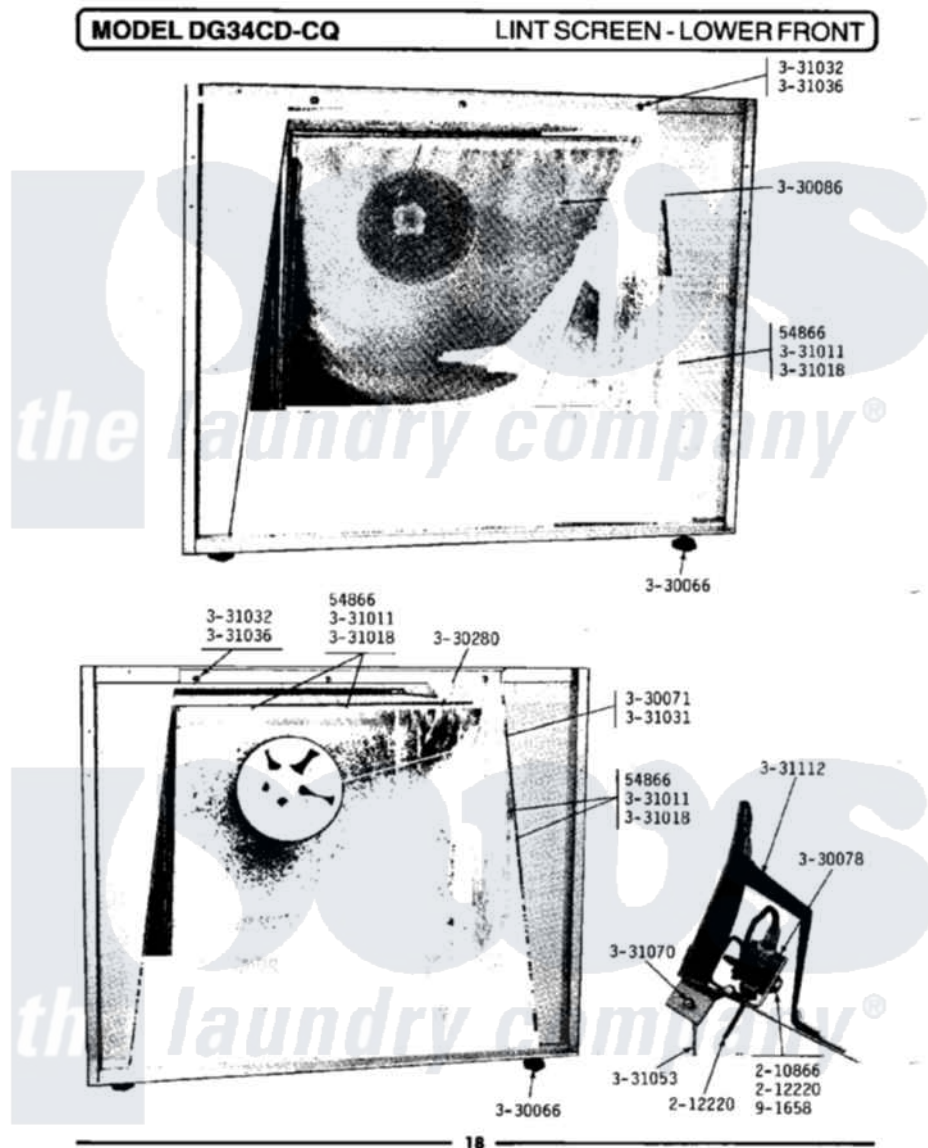

Maytag GDG34CQ 09 - LINT SCREEN-LOWER FRONT

Maytag Residential Maytag GDG34CQ Dryer Parts Parts Diagram 09 - LINT SCREEN-LOWER FRONT
 Click on the part number to view part

Item	Original Part Number	Replaced By	Status	Part Description
NI	Y052749	62739		Nut, Lock
002	Y054866	486009		Lockwasher
NI	NLA		Not Available	LOCK WASHER, 3/8 X 1/16
"	Y055980			Hi-Temp Adhesive, 2 Oz Tube
005	210866			Nut, Twin Speed
006	212220	213501		Screw, No.6-20 X 1-1/8 Inch
NI	NLA		Not Available	LEVELING LEG
008	Y330071		Not Available	IMPELLER FOR BLOWER
009	Y330078			Cool-Down Bypass Switch
010	Y330086			Lint Screen With Frame
NI	NLA		Not Available	TEMPERATURE SENSOR ASSEMBLY
012	Y330280		Not Available	LINT HOOD ASSEMBLY
NI	NLA		Not Available	WING NUT - LINT HOOD TO CAB
"	NLA		Not Available	WASHER-LINT HOOD TO CABINET

015	331031		Not Available	SET SCREW FOR IMPELLER
016	331032	61002031		Screw, Handle
017	331036			Washer-Front Panel Screws
NI	NLA		Not Available	SQUARE WASHER FOR DRUM ROD
019	331053			Damper
NI	331058			Grommet-Temp. Control Tubin
"	NLA		Not Available	HINGE PIN FOR DAMPER
"	NLA		Not Available	DRUM ROD
"	NLA		Not Available	SHIELD FOR DAMPER SWITCH
"	NLA		Not Available	TWIN FASTENER WITH SCREWS