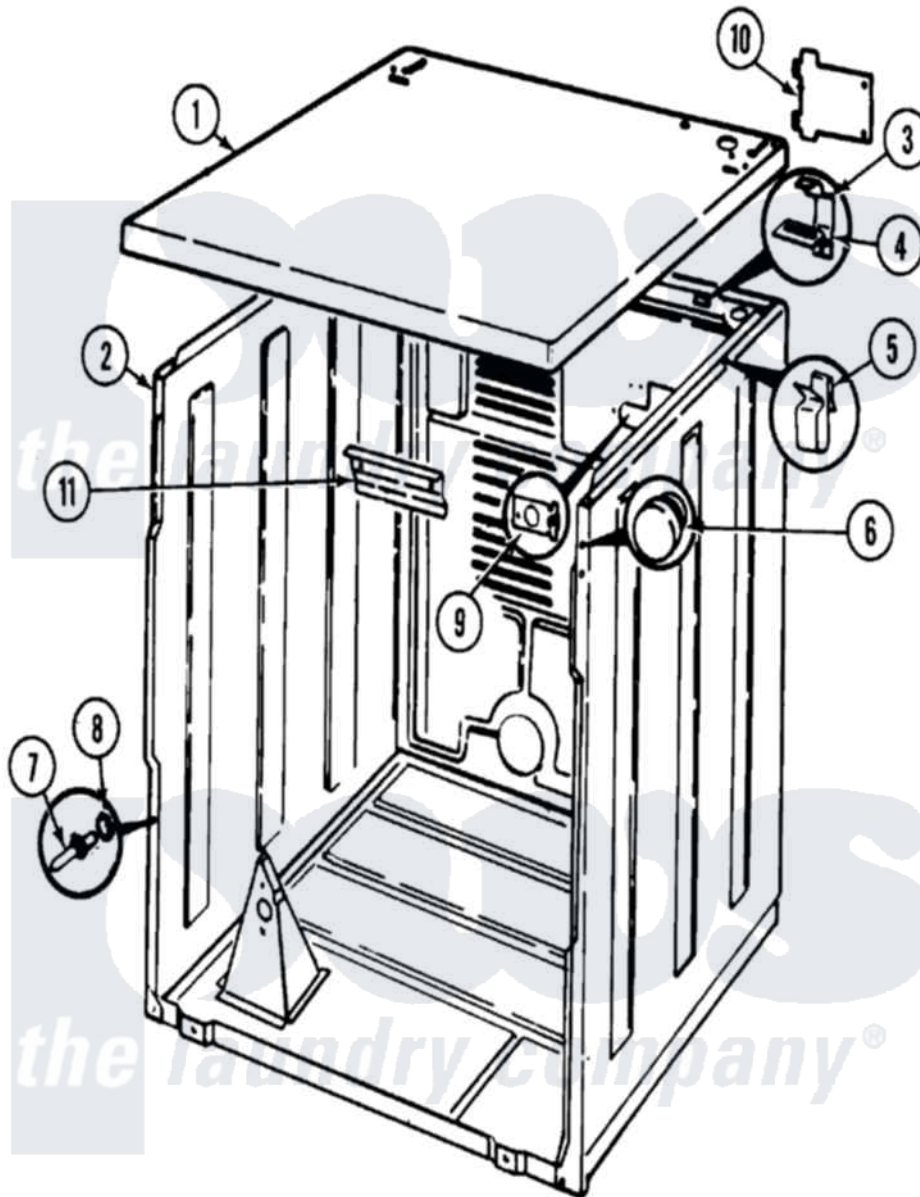

# Maytag GDGM253W 01 - CABINET (REV. A)

Maytag Residential Maytag GDGM253W Dryer Parts Parts Diagram 01 - CABINET (REV. A)  
 Click on the part number to view part

Item	Original Part Number	Replaced By	Status	Part Description
1	53-1711-25		Not Available	CABINET TOP (DRYER)
"	53-1711		Not Available	CABINET TOP (DRYER)
2	53-2147	<a href="#">31001714</a>		Cabinet And Base Assembly
3	<a href="#">63-5712</a>			Hinge, Cabinet Top
4	<a href="#">33-0930</a>			Pad, Top Hinge
"	25-3092	<a href="#">90767</a>		Screw, 8A X 3/8 HeX Washer Head Tapping
5	<a href="#">25-3034</a>			Clip, Wiring
6	<a href="#">33-2653</a>			Bumper, Cabinet
7	<a href="#">53-0643</a>			Pin, Locator
8	<a href="#">53-0200</a>			Sleeve, Locator Pin
"	25-0224	<a href="#">3400029</a>		Nut, Adapter Plate
9	53-0135		Not Available	SUPPORT, POWER CORD
10	<a href="#">53-0136</a>			Cover, Supply Cord
"	25-7857	<a href="#">90767</a>		Screw, 8A X 3/8 HeX Washer Head Tapping
11	<a href="#">53-0133</a>			Shield, Heat