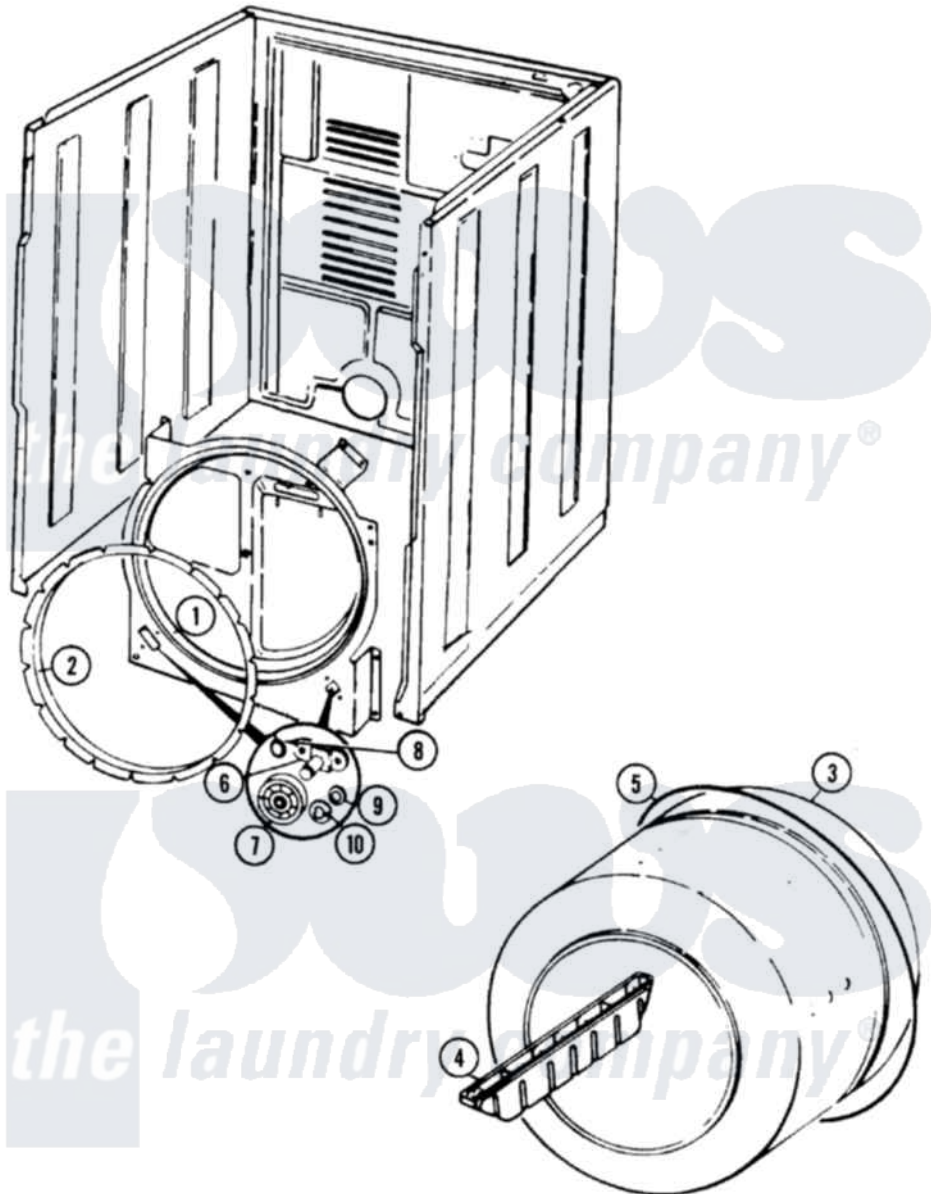

Maytag GDGM253WLP 06 - TUMBLER

Maytag Residential Maytag GDGM253WLP Dryer Parts Parts Diagram 06 - TUMBLER
 Click on the part number to view part

Item	Original Part Number	Replaced By	Status	Part Description
1	53-1708	LA-1054		Dryer Bulkhead Kit
"	25-7733	681414		Screw, 10AB X 1/2
2	53-0282	31001637		Seal Assembly, Cylinder Front
3	53-1250			Cylinder
4	53-1249		Not Available	BAFFLE, WHITE
"	25-7759	3196164		Screw
5	53-1589	341241		Belt
6	W10124350		Not Available	NOT REQUIRED PART OR SEE NOTE
"	W10124350		Not Available	NOT REQUIRED PART OR SEE NOTE
7	W10124350		Not Available	NOT REQUIRED PART OR SEE NOTE
8	W10124350		Not Available	NOT REQUIRED PART OR SEE NOTE
9	W10124350		Not Available	NOT REQUIRED PART OR SEE NOTE
10	25-7101	3351614		Screw, Gearcase Cover Mounting

"	53-0197		Support Assembly-Cylinder Rear
NI	53-0642	31001096	Roller
"	25-7813		Spacer
"	25-7814		Washer
"	25-7854		Ring, Retaining
"	LA-1008		Rr Roller Kit
"	LA-1007	12002126	Reinforcement Brace/Glide Kit