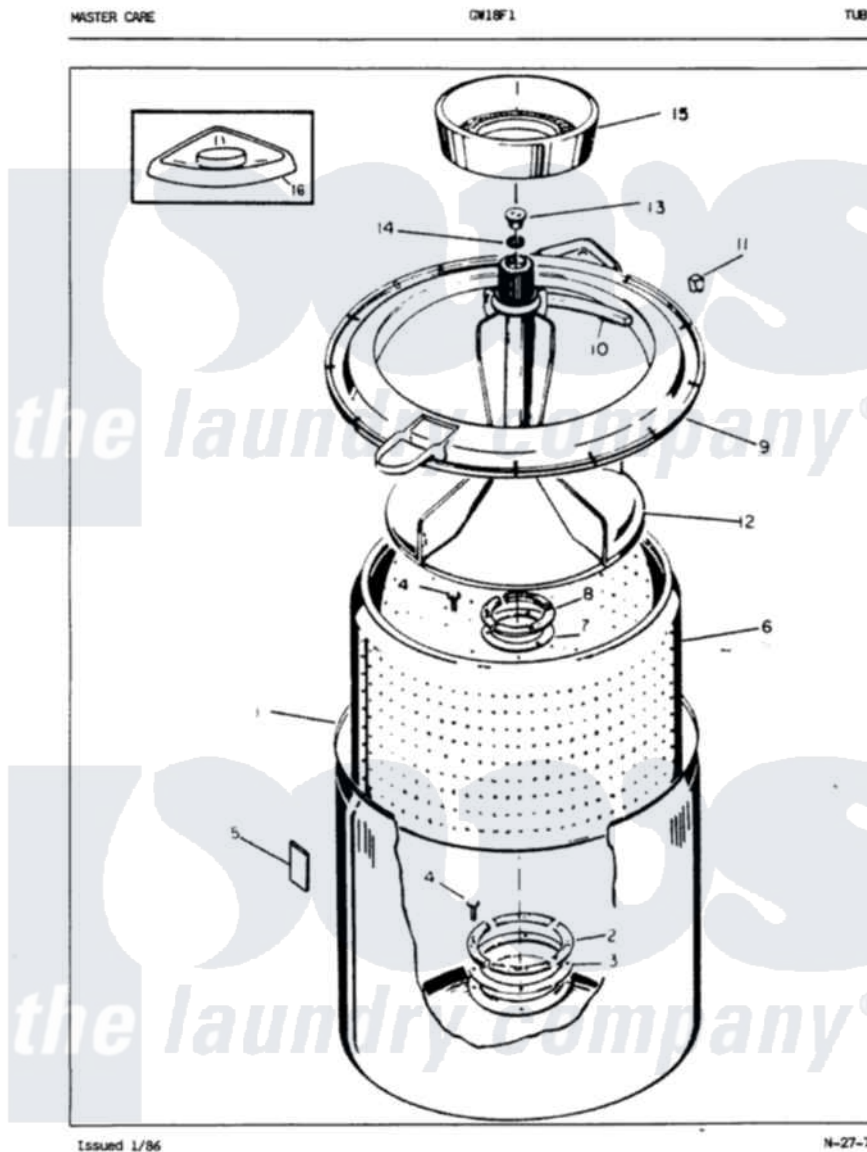

Maytag GW18F1A 05 - TUB (REV. A-D)

Maytag Residential Maytag GW18F1A Washer Parts Parts Diagram 05 - TUB (REV. A-D)
 Click on the part number to view part

Item	Original Part Number	Replaced By	Status	Part Description
1	33-9392		Not Available	TUB ASSEMBLY
2	33-8800	33-8800K		Plate
3	33-6905			Gasket
4	25-7783	4356852		Screw
5	33-3232	35-0538		Pad
6	33-9567	33-9500N		Basket Kit
"	35-0003		Not Available	BASKET ASM
7	33-8959			Gasket
"	33-6902			Gasket
8	33-8799		Not Available	REINF PLATE
9	35-0537	35-0993		Tub Top
10	33-3055			Gasket
11	25-7748			Clip
12	35-0049		Not Available	AGITATOR
13	33-6241			Cap
14	25-7330			Rubber Washer