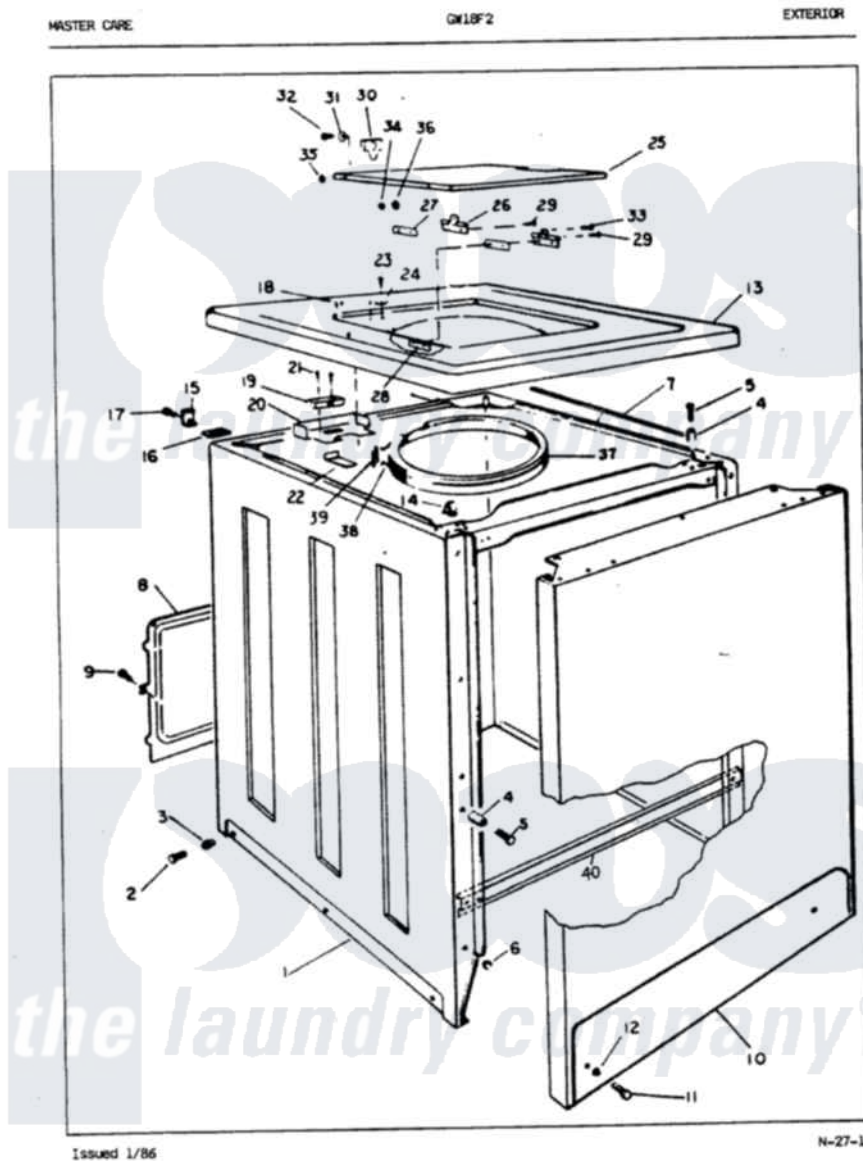

Maytag GW18F2A 03 - EXTERIOR (REV. A-D)

Maytag Residential Maytag GW18F2A Washer Parts Parts Diagram 03 - EXTERIOR (REV. A-D)
 Click on the part number to view part

Item	Original Part Number	Replaced By	Status	Part Description
1	35-0061-24		Not Available	CABINET BODY
2	25-7001	308685		Side Trim)
3	W10124350		Not Available	NOT REQUIRED PART OR SEE NOTE WASHER (PURCHASED LOCALLY)
"	25-7458	308685		Side Trim)
"	33-2088		Not Available	SLEEVE
4	34-9701			Guide, Cabinet
5	25-6109			Screw
6	33-2653			Bumper, Cabinet
7	33-9948		Not Available	CUSHION STRIP
8	33-8687		Not Available	REAR SHIELD
9	W10124350		Not Available	NOT REQUIRED PART OR SEE NOTE SCREW-PURCHASED LOCALLY
10	35-0056-24		Not Available	FRONT PANEL
11	25-7001	308685		Side Trim)
				NOT REQUIRED PART OR

12	W10124350		Not Available	SEE NOTE WASHER (PURCHASED LOCALLY)
13	35-0063-24		Not Available	CABINET TOP
14	25-7285			Clip
15	33-7450	35-2846		Hinge, Cabinet Top
16	33-0930			Pad, Top Hinge
17	25-7732	681414		Screw, 10AB X 1/2
18	33-2653			Bumper, Cabinet
19	33-9064	12001187		Kit, Lid Switch Assembly
20	33-8289	12001187		Kit, Lid Switch Assembly
21	W10124350		Not Available	NOT REQUIRED PART OR SEE NOTE SCREW- PURCHASED LOCALLY
22	33-8828	12001187		Kit, Lid Switch Assembly
23	25-7463	7101P012-60		Screw
24	25-7436			Nylite Washer
25	35-0611-24		Not Available	CLOTHES DOOR
26	33-6956			Hinge
27	33-6957			Hinge Pad
28	33-8058		Not Available	SPEEDNUT
29	25-7455	99002757		Screw
30	43-0057			Actuator, Door Switch
31	25-7436			Nylite Washer
32	25-7438			Screw
33	25-7455	99002757		Screw
34	25-7086	Y0308025		Washer, Stainless Steel
35	25-7436			Nylite Washer
36	35-0581			Bumper, Door
"	25-8057		Not Available	PLASTIC NUT
37	33-9399		Not Available	SPLASH GUARD
38	33-6093		Not Available	RETAINING RING
39	33-0767			Spring
40	25-7883			Screw
"	35-0663		Not Available	CABT BRACE