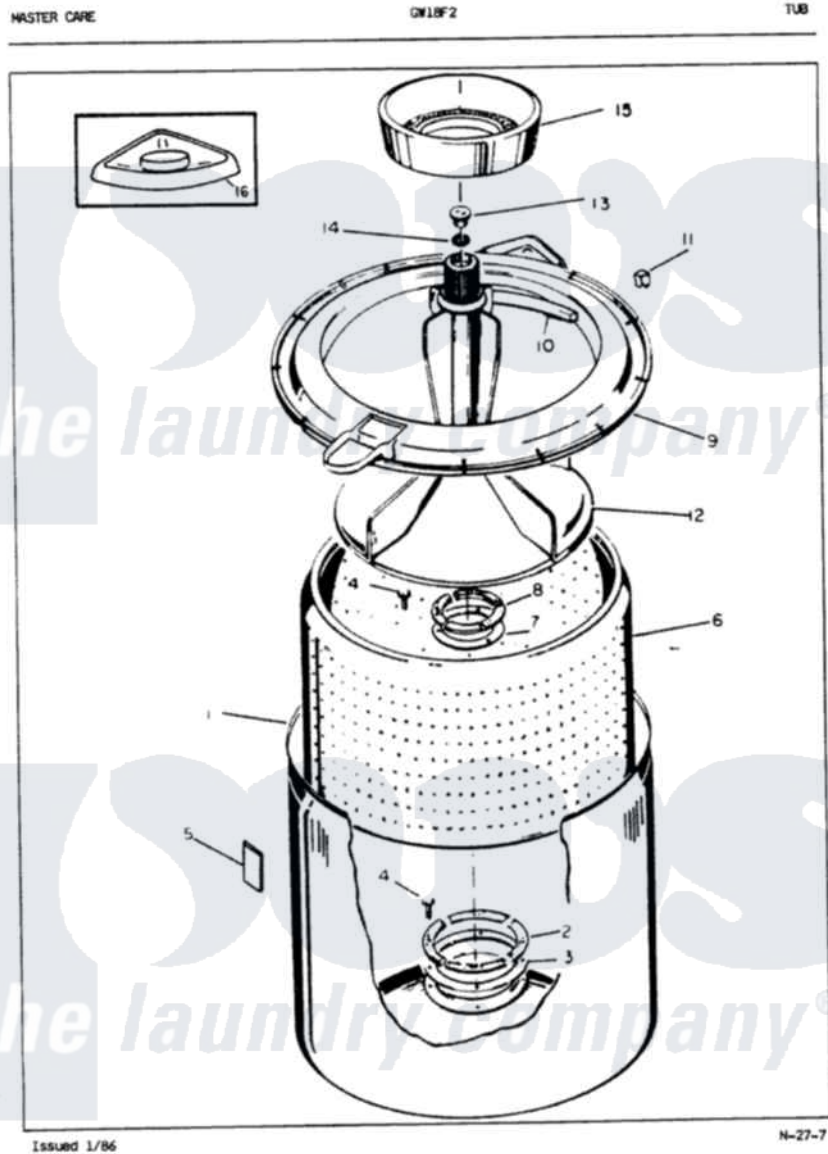

Maytag GW18F2A 05 - TUB (REV. A-D)

Maytag Residential Maytag GW18F2A Washer Parts Parts Diagram 05 - TUB (REV. A-D)
 Click on the part number to view part

Item	Original Part Number	Replaced By	Status	Part Description
1	33-9392		Not Available	TUB ASSEMBLY
2	33-8800	33-8800K		Plate
3	33-6905			Gasket
4	25-7783	4356852		Screw
5	33-3232	35-0538		Pad
6	33-9567	33-9500N		Basket Kit
"	35-0003		Not Available	BASKET ASM
7	33-8959			Gasket
"	33-6902			Gasket
8	33-8799		Not Available	REINF PLATE
9	35-0537	35-0993		Tub Top
10	33-3055			Gasket
11	25-7748			Clip
12	35-0049		Not Available	AGITATOR
13	33-6241			Cap
14	25-7330			Rubber Washer