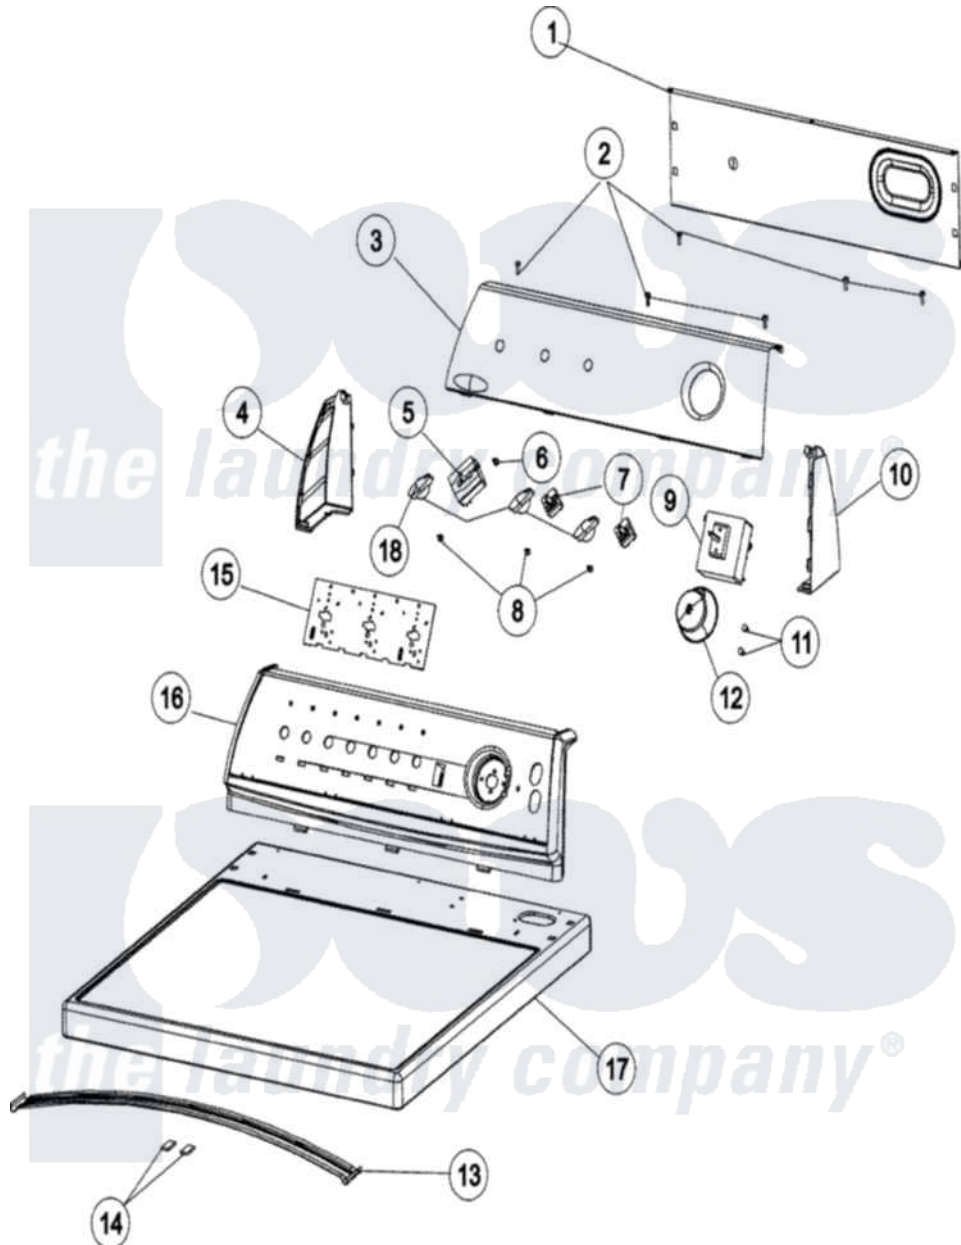

Maytag HYE2205AKW 03 - CONTROL PANEL & TOP

Maytag [Residential Maytag HYE2205AKW Dryer Parts](#) Parts Diagram 03 - CONTROL PANEL & TOP
 Click on the part number to view part

Item	Original Part Number	Replaced By	Status	Part Description
1	37001233			Shield, Backguard
2	21002224			Screw
3	37001223			Facia
4	21001629	21001546		Endcap, Panel
5	37001165			Switch, Temp - 4 Position
6	501086	90767		Screw, 8A X 3/8 HeX Washer Head Tapping
7	31001443			Switch, Two Pos Rotary
8	31260			Screw, No.8 X 3/8 Ind H
9	37001259			Timer, Dryer - Export
10	21001636	21001547		Endcap, Panel
11	37001031	3370225		Screw
12	31001388			Knob/Skirt, Timer
13	56486		Not Available	BRACE, TOP
14	500121	510189		Pad Felt
15	21001603			Shield, Control
16	21001635	21001552		Frame, Control Panel