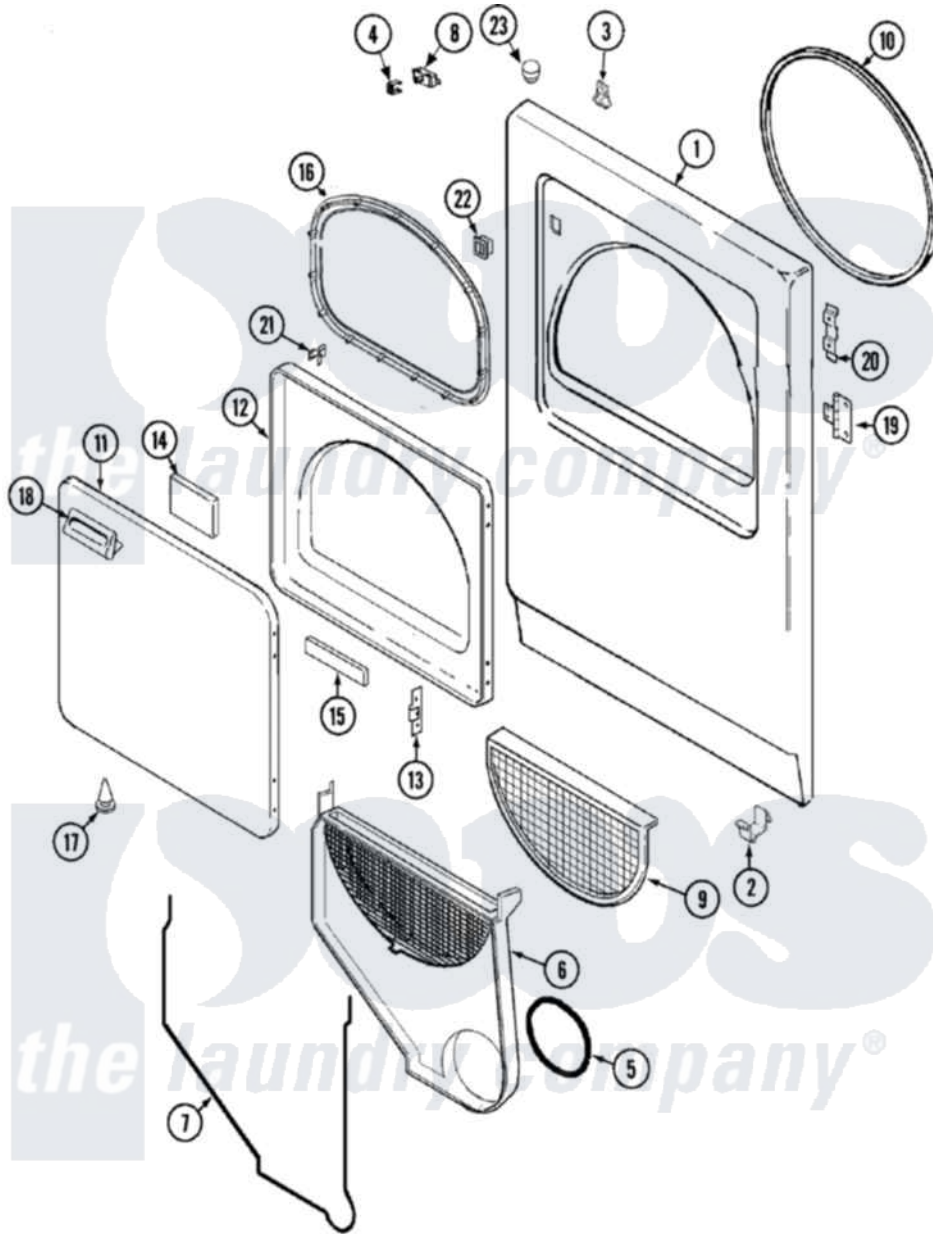

Maytag HYG3658AWW 04 - DOOR (SERIES 14 EXCEPT HYE3658AZW)

Maytag Residential Maytag HYG3658AWW Dryer Parts Diagram 04 - DOOR (SERIES 14 EXCEPT HYE3658AZW)

Click on the part number to view part

Item	Original Part Number	Replaced By	Status	Part Description
1	31001771			Panel, Front
2	53-0120			Clip, Front Panel
3	31001526			Lock, Top
4	31001733			Clip, Switch
5	31001541			Seal, Blower/Collector Duct
6	25-7810	415013-35		Screw
"	12001324			Duct Kit, Collector
7	53-0204			Seal
8	31001732	53-0148		Switch, Door
9	53-0918			Filter, Lint
10	31001637			Seal Assembly, Cylinder Front
11	25-7752	3196169		Screw, Element
"	53-0154			Panel, Outer Door
12	53-0912		Not Available	PANEL, INNER DOOR (WHT)
13	53-0119			Clip, Hinge
14	53-1490			Door Pad

15	53-1491		Door Pad
16	31001529		Seal, Door
17	25-7889		Plug Button
18	25-7810	415013-35	Screw
"	53-0927		Handle, Door
19	53-1492		Hinge, Dryer Door
"	25-7809		Screw, No.6-20 1/2 Flthd Torx
20	31001786	98006631	Screw
"	53-0121	Not Available	TWIN NUT
21	53-2364	LA-1003	Door Catch Kit
22	53-0187	LA-1003	Door Catch Kit
23	33-2653		Bumper, Cabinet