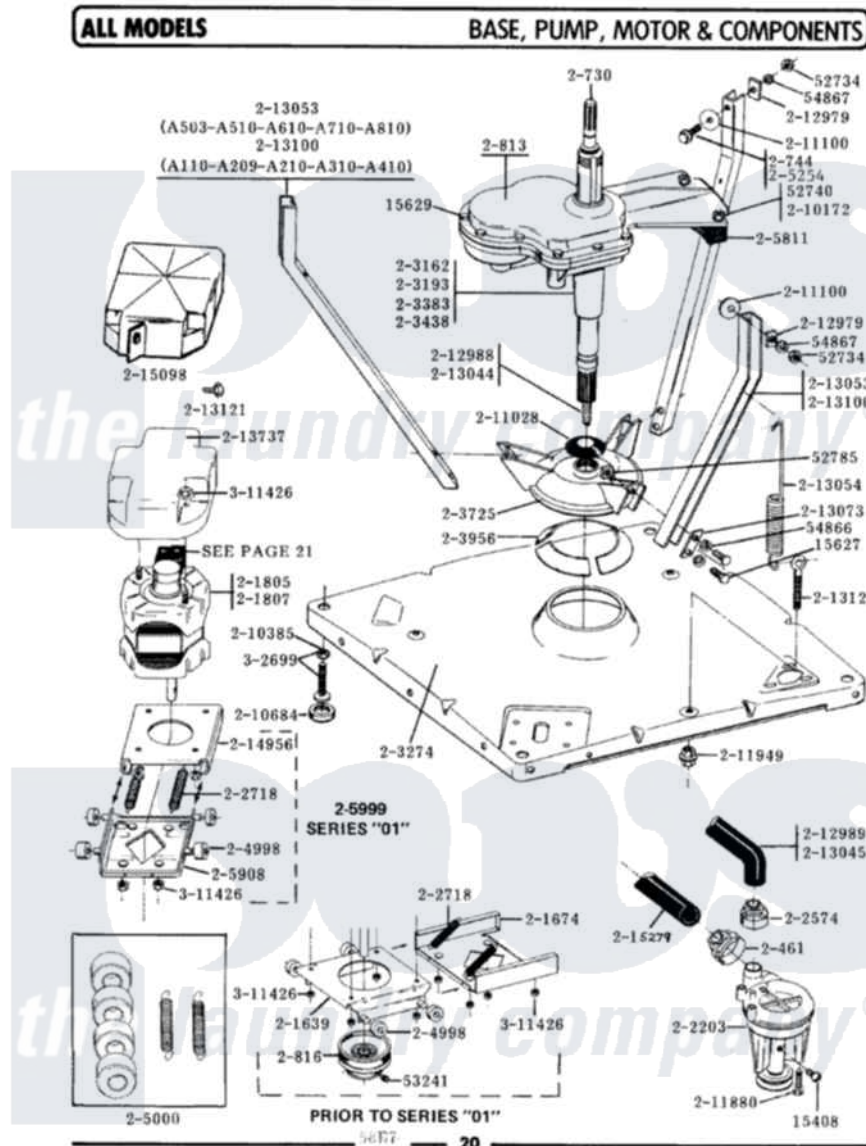

Maytag LA110 02 - BASE, PUMP, MOTOR & COMPONENTS

Maytag Residential Maytag LA110 Washer Parts Parts Diagram 02 - BASE, PUMP, MOTOR & COMPONENTS
 Click on the part number to view part

Item	Original Part Number	Replaced By	Status	Part Description
1	Y015408	22003235		Screw, Bearing Insert
2	Y015627			Screw- Hex
3	Y015629			Bolt, Grinding Chamber
4	Y052734			Nut, Carrage Bolts And Bracket
5	Y052740	62739		Nut, Lock
6	Y052785			Nut, Brace To Damper
7	Y053241			Set Screw, Motor Pulley
8	Y054866	486009		Lockwasher
9	Y054867			Washer, Lock
10	200461	285655		Clamp, Hose
11	200730	22002124		Shaft- Agi
12	200744	W10175939		Bolt
13	200750		Not Available	GEAR CASE COVER
14	200813		Not Available	GEAR CASE COVER ASSEMBLY
15	200816	6-2008160		Pulley- MO