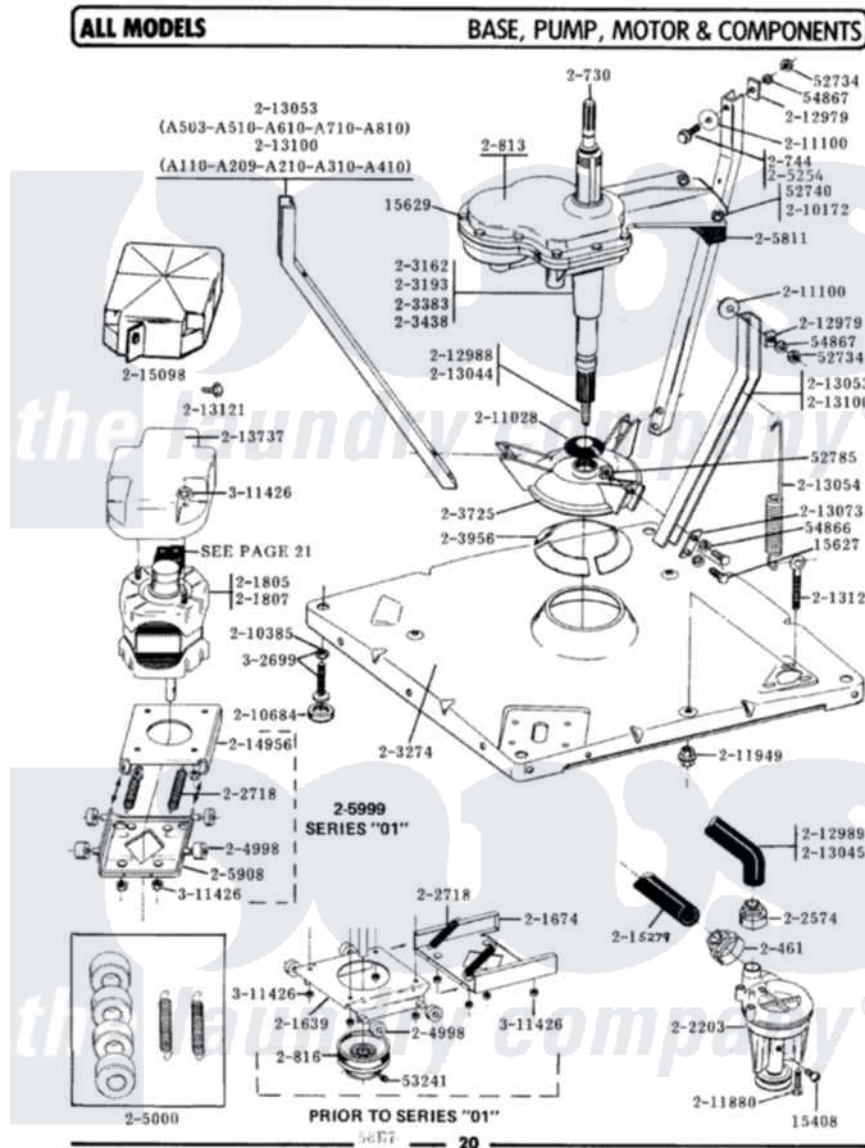

# Maytag LA181 02 - BASE, PUMP, MOTOR & COMPONENTS

Maytag Residential Maytag LA181 Washer Parts Parts Diagram 02 - BASE, PUMP, MOTOR & COMPONENTS  
Click on the part number to view part

Item	Original Part Number	Replaced By	Status	Part Description
1	Y015408	<a href="#">22003235</a>		Screw, Bearing Insert
2	<a href="#">Y015627</a>			Screw- Hex
3	<a href="#">Y015629</a>			Bolt, Grinding Chamber
4	<a href="#">Y052734</a>			Nut, Carrage Bolts And Bracket
5	Y052740	<a href="#">62739</a>		Nut, Lock
6	<a href="#">Y052785</a>			Nut, Brace To Damper
7	<a href="#">Y053241</a>			Set Screw, Motor Pulley
8	Y054866	<a href="#">486009</a>		Lockwasher
9	<a href="#">Y054867</a>			Washer, Lock
10	200461	<a href="#">285655</a>		Clamp, Hose
11	200730	<a href="#">22002124</a>		Shaft- Agi
12	200744	<a href="#">W10175939</a>		Bolt
13	200750		Not Available	GEAR CASE COVER
14	200813		Not Available	GEAR CASE COVER ASSEMBLY
15	200816	<a href="#">6-2008160</a>		Pulley- MO