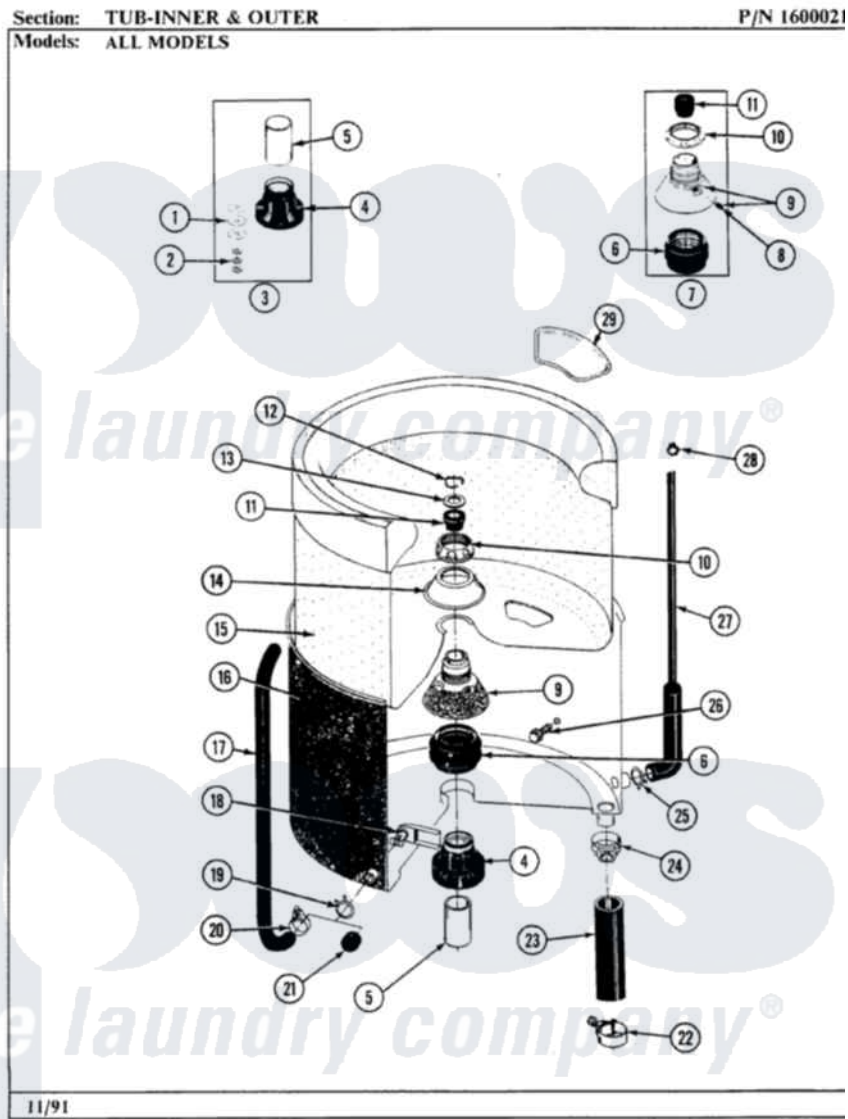

Maytag LA484 09 - TUB-INNER & OUTER

20

Maytag Residential Maytag LA484 Washer Parts Parts Diagram 09 - TUB-INNER & OUTER
Click on the part number to view part

Item	Original Part Number	Replaced By	Status	Part Description
1	211100			Washer, Outer Tub
2	Y054867			Washer, Lock
3	204013	6-2040130		Tub Bearin
4	200824	6-2040130		Tub Bearin
5	211130			Bearing Liner, Tub Bearing
6	201537	6-2095720		Mounting S
7	204012	6-2095720		Mounting S
8	211618	22001423		Set Screw, Mounting Stem
9	202521	6-2095720		Mounting S
10	211047	6-2110472		Nut- Clamp
11	Y0A4298	6-0A57420		Seal- Agitator
12	Y015667			Retaining Ring
13	Y015666			Washer, Retaining -
14	211210			Washer, Clamping Nut
15	207831		Not Available	TUB, INNER (W/PLUG)
16	205484			Tub, Outer Part Not Used

17	214433		Tube, Inlet Part Not Used
18	214434		Spout, Deflector
19	214739	596669	Clamp, Manifold
20	205161	489503	Clamp
21	214725		Cap For Spout-Outer Tub
22	200461	285655	Clamp, Hose
23	213045		Hose, Outer Tub Part Not Used
24	200900	616099	Clamp
25	211641		Clamp, 1-1/16"
26	200744	W10175939	Bolt
"	205254	W10175938	Bolt
27	212942	22001619	Tube, Water Level Switch
28	410296	596669	Clamp, Manifold
29	215980		Plug, Filter Hole