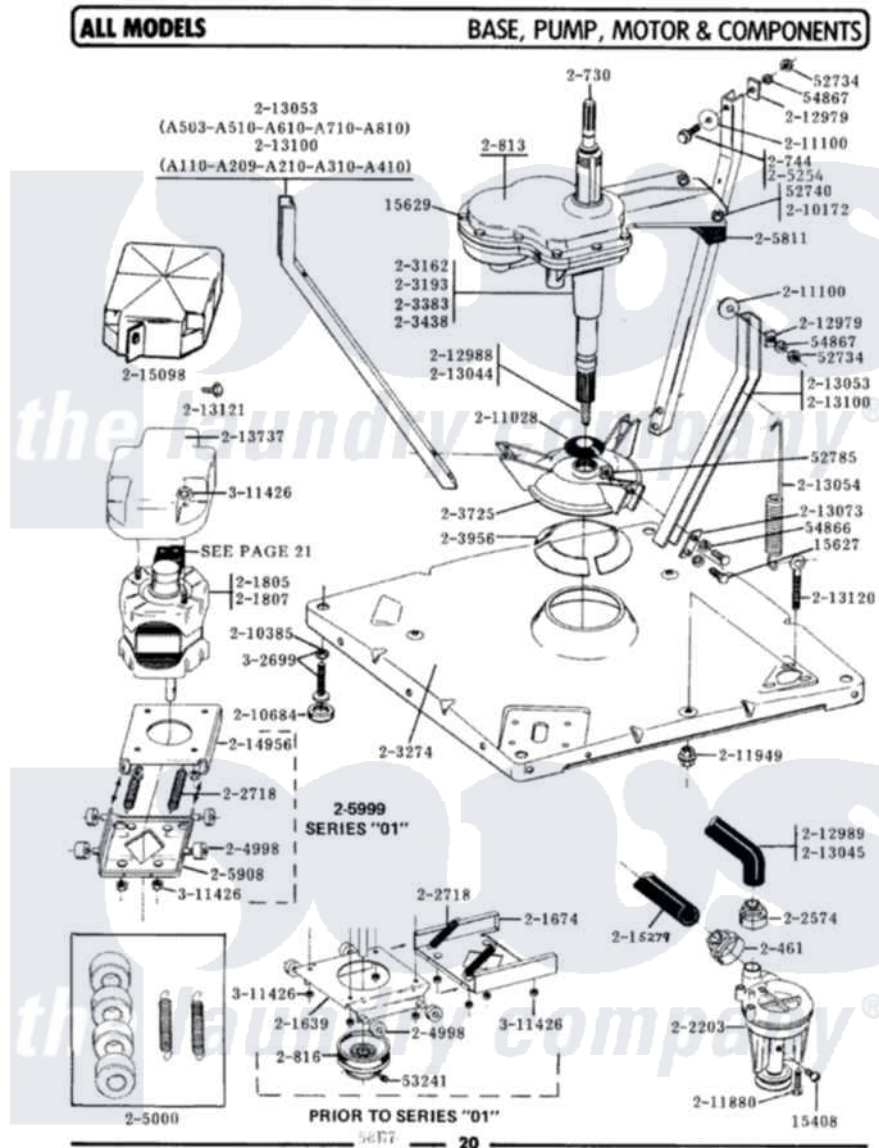

Maytag LA510 01 - BASE, PUMP, MOTOR & COMPONENTS

Maytag Residential Maytag LA510 Washer Parts Parts Diagram 01 - BASE, PUMP, MOTOR & COMPONENTS
Click on the part number to view part

Item	Original Part Number	Replaced By	Status	Part Description
1	Y015408	22003235		Screw, Bearing Insert
2	Y015627			Screw- Hex
3	Y015629			Bolt, Grinding Chamber
4	Y052734			Nut, Carrage Bolts And Bracket
5	Y052740	62739		Nut, Lock
6	Y052785			Nut, Brace To Damper
7	Y053241			Set Screw, Motor Pulley
8	Y054866	486009		Lockwasher
9	Y054867			Washer, Lock
10	200461	285655		Clamp, Hose
11	200730	22002124		Shaft- Agi
12	200744	W10175939		Bolt
13	200750		Not Available	GEAR CASE COVER
14	200813		Not Available	GEAR CASE COVER ASSEMBLY
15	200816	6-2008160		Pulley- MO