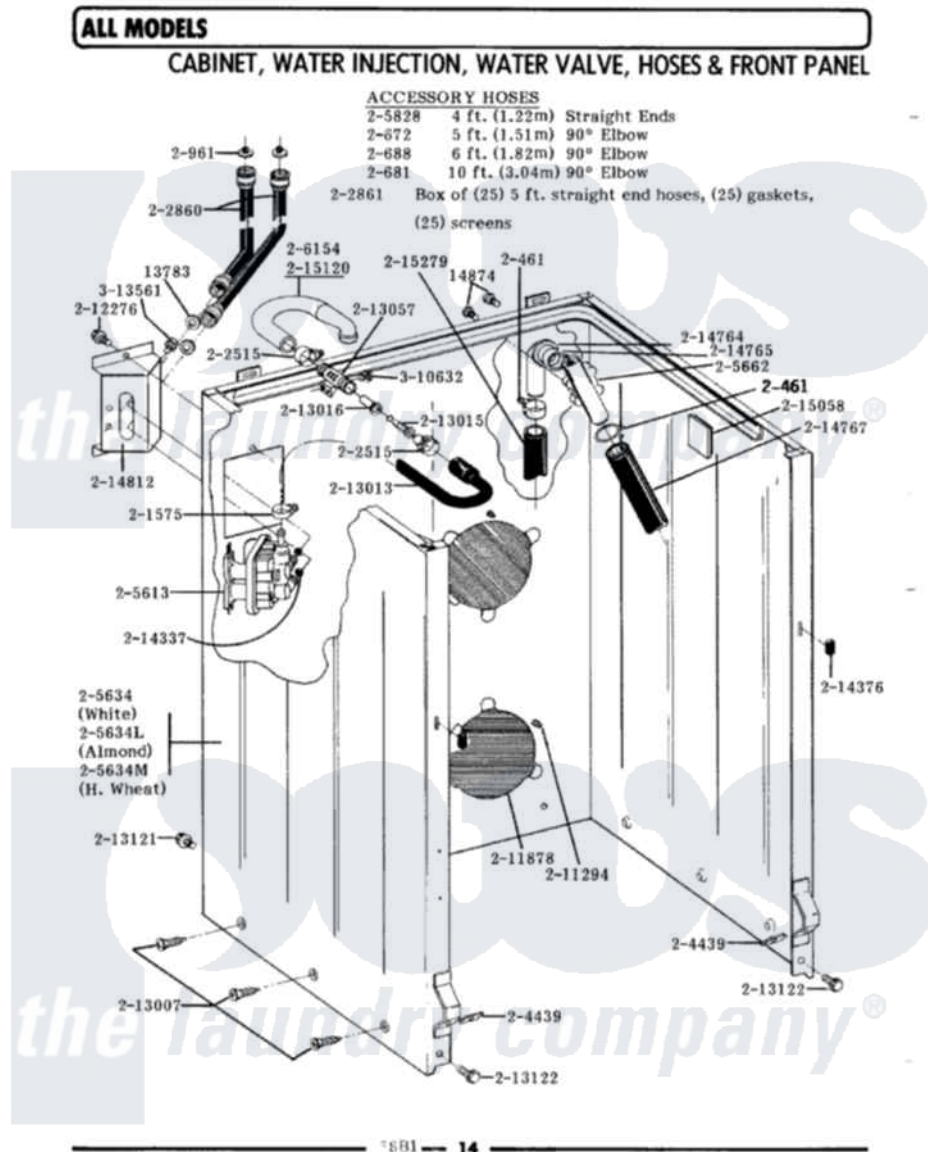

# Maytag LA510 02 - CBNT,WATER INJ & VALVE,HOSES & FRT PANEL

Maytag Residential Maytag LA510 Washer Parts Parts Diagram 02 - CBNT.WATER INJ & VALVE,HOSES & FRT PANEL

Click on the part number to view part

Item	Original Part Number	Replaced By	Status	Part Description
1	<a href="#">Y013783</a>			Washer, Inlet Hose
2	<a href="#">Y014874</a>			Screw, Idler Arm And Sleeve
3	200461	<a href="#">285655</a>		Clamp, Hose
4	200672	<a href="#">76314</a>		Hose, Inlet 6 Ft. Hose With Elbow
5	200681	<a href="#">21001467</a>		Hose- 10'
6	200688	<a href="#">76314</a>		Hose, Inlet 6 Ft. Hose With Elbow
7	<a href="#">Y200832</a>			Capacitor
8	200961	<a href="#">12001413</a>		Strainer And Washer Kit
9	<a href="#">201575</a>			Clamp, Hose
10	202515	<a href="#">596669</a>		Clamp, Manifold
11	<a href="#">202860</a>			Inlet Hose Assembly
12	202861	<a href="#">202860</a>		Inlet Hose Assembly
13	<a href="#">203237</a>			No.17 Wire With Terminal
14	<a href="#">204439</a>			Screw And Fstner Assembly