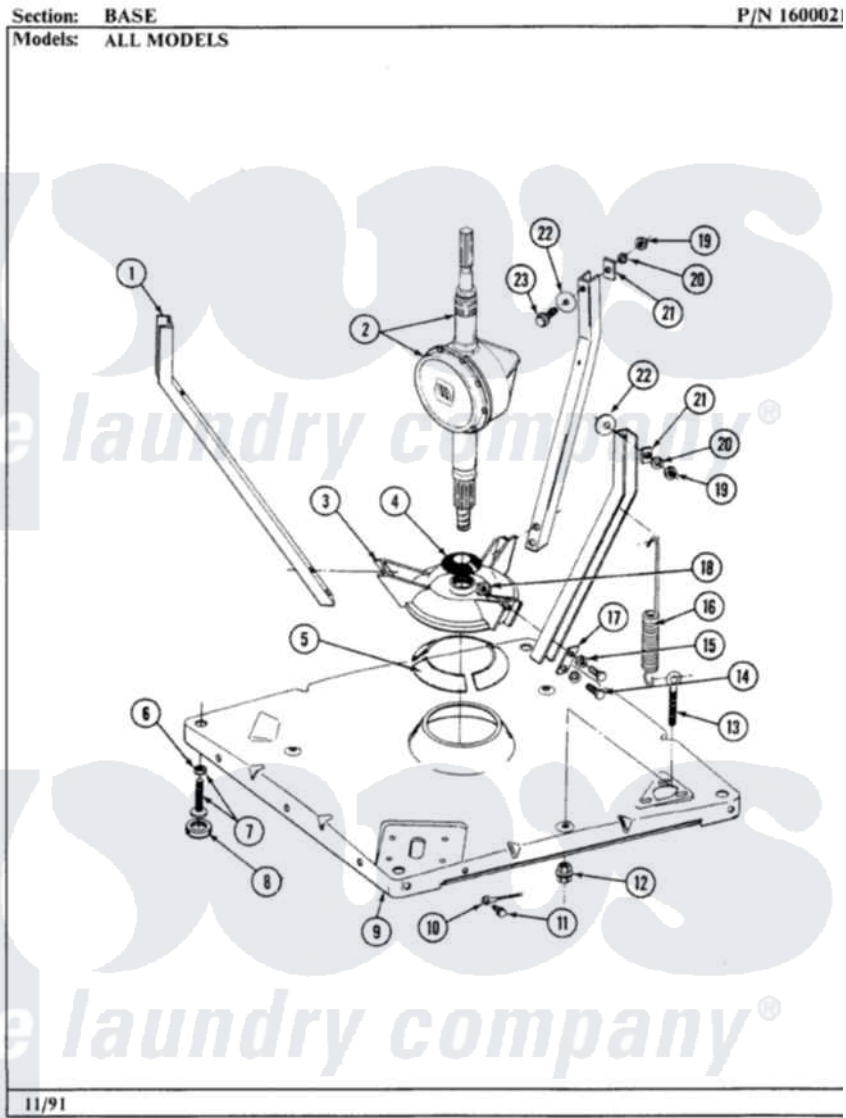

Maytag LA590 01 - BASE

Maytag [Residential Maytag LA590 Washer Parts](#) Parts Diagram 01 - BASE
 Click on the part number to view part

Item	Original Part Number	Replaced By	Status	Part Description
1	213053			Brace, Tub Part Not Used
2	206707	6-2097750		Trans Dee
3	203725			Damper W/Bolt And Clip
4	211028	22001586		Deflector, Water
5	203956			Damper Pad Kit
6	210385			Lock Nut For Adjustable Leg
7	Y302699	22003428		Leg, Adjustable
8	210684			Foot, Adjustable Leg
9	203274			Base With Damper Pads
10	204807			Ground Wire, Supp. Plte To Top Cover
11	210186	3370225		Screw
12	211949			Nut, Adjustment Eyebolt
13	213120	216416		Bolt, Eye/Centering Spring
14	Y015627			Screw- Hex
15	911852	486009		Lockwasher
16	213054			Centering Spring - 3 Used

17	213073		Washer, Double Brace
18	Y052785		Nut, Brace To Damper
19	Y052734		Nut, Carrage Bolts And Bracket
20	Y054867		Washer, Lock
21	212979	Not Available	WASHER, TUB BRACE
22	211100		Washer, Outer Tub
23	200744	W10175939	Bolt
"	205254	W10175938	Bolt