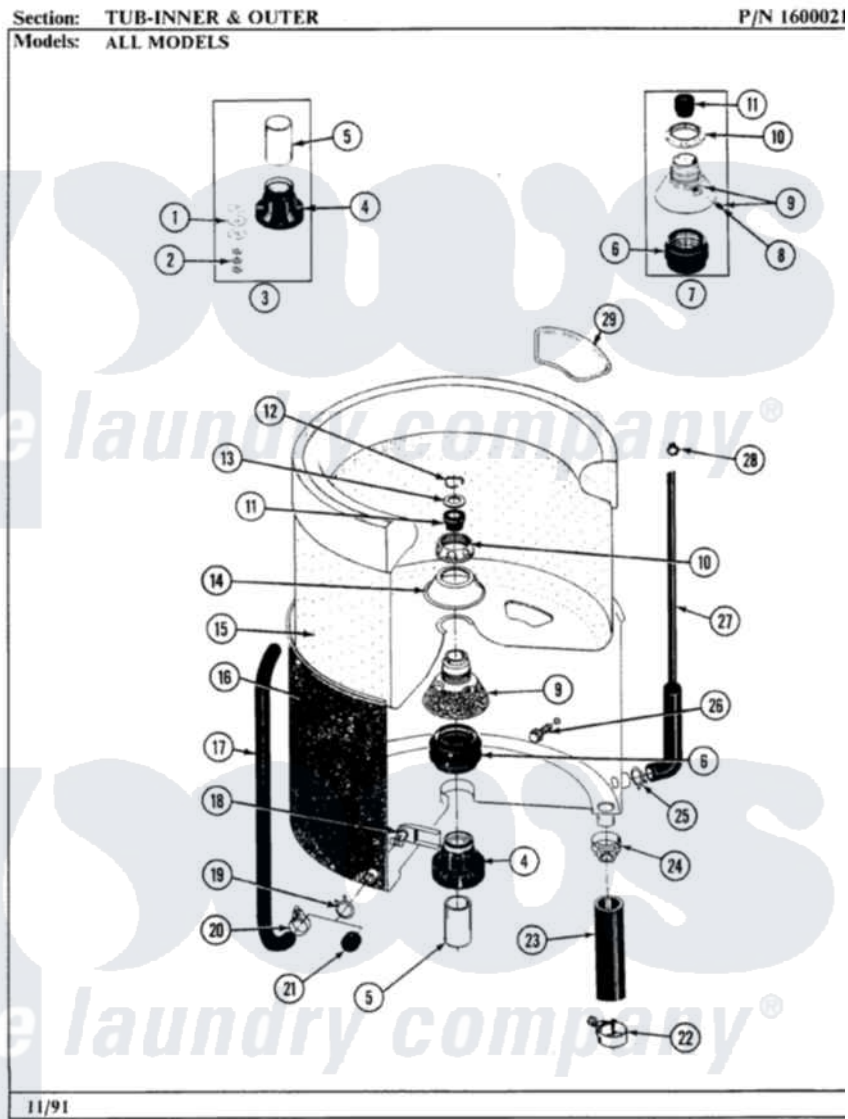

Maytag LA590 10 - TUB (INNER & OUTER)

20

Maytag Residential Maytag LA590 Washer Parts Parts Diagram 10 - TUB (INNER & OUTER)
Click on the part number to view part

Item	Original Part Number	Replaced By	Status	Part Description
1	211100			Washer, Outer Tub
2	Y054867			Washer, Lock
3	204013	6-2040130		Tub Bearin
4	200824	6-2040130		Tub Bearin
5	211130			Bearing Liner, Tub Bearing
6	201537	6-2095720		Mounting S
7	204012	6-2095720		Mounting S
8	211618	22001423		Set Screw, Mounting Stem
9	202521	6-2095720		Mounting S
10	211047	6-2110472		Nut- Clamp
11	Y0A4298	6-0A57420		Seal- Agitator
12	Y015667			Retaining Ring
13	Y015666			Washer, Retaining -
14	211210			Washer, Clamping Nut
15	207831		Not Available	TUB, INNER (W/PLUG)
16	205484			Tub, Outer Part Not Used

17	214433		Tube, Inlet Part Not Used
18	214434		Spout, Deflector
19	214739	596669	Clamp, Manifold
20	205161	489503	Clamp
21	214725		Cap For Spout-Outer Tub
22	200461	285655	Clamp, Hose
23	213045		Hose, Outer Tub Part Not Used
24	200900	616099	Clamp
25	211641		Clamp, 1-1/16"
26	200744	W10175939	Bolt
"	205254	W10175938	Bolt
27	212942	22001619	Tube, Water Level Switch
28	410296	596669	Clamp, Manifold
29	215980		Plug, Filter Hole