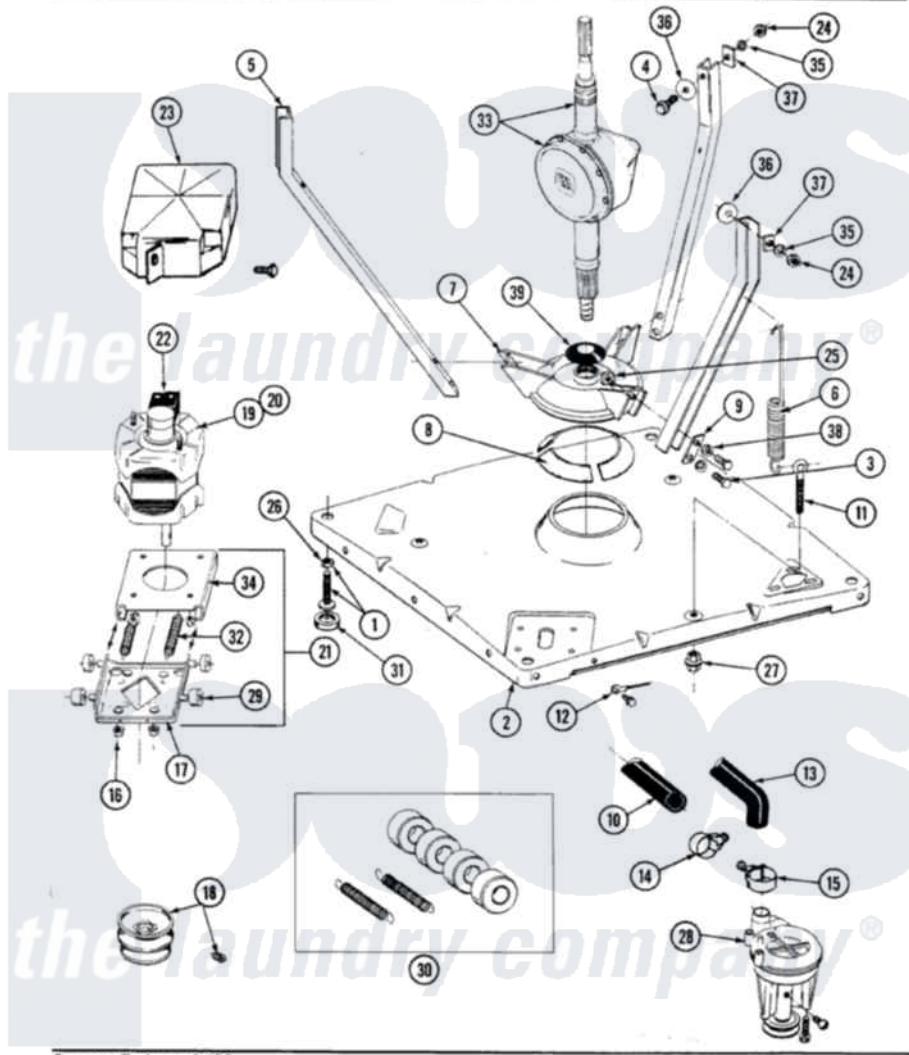

Maytag LA7800 01 - BASE, PUMP, MOTOR & COMPONENTS

SECTION: BASE, PUMP, MOTOR & COMPONENTS
 MODEL: ALL MODELS

Issue Date: 6/90

40

Maytag Residential Maytag LA7800 Washer Parts Parts Diagram 01 - BASE, PUMP, MOTOR & COMPONENTS
 Click on the part number to view part

Item	Original Part Number	Replaced By	Status	Part Description
1	Y302699	22003428		Leg, Adjustable
2	203274			Base With Damper Pads
3	Y015627			Screw- Hex
4	205254	W10175938		Bolt
"	200744	W10175939		Bolt
5	213100		Not Available	PART NOT USED
6	213054			Centering Spring - 3 Used
7	203725			Damper W/Bolt And Clip
8	203956			Damper Pad Kit
9	213073			Washer, Double Brace
10	214767	22001448		Hose, Pump
11	213120	216416		Bolt, Eye/Centering Spring
12	210186	3370225		Screw
"	204807			Ground Wire, Supp. Plte To Top Cover
13	Y212989			Hose, Outer Tub To Pump
14	200461	285655		Clamp, Hose