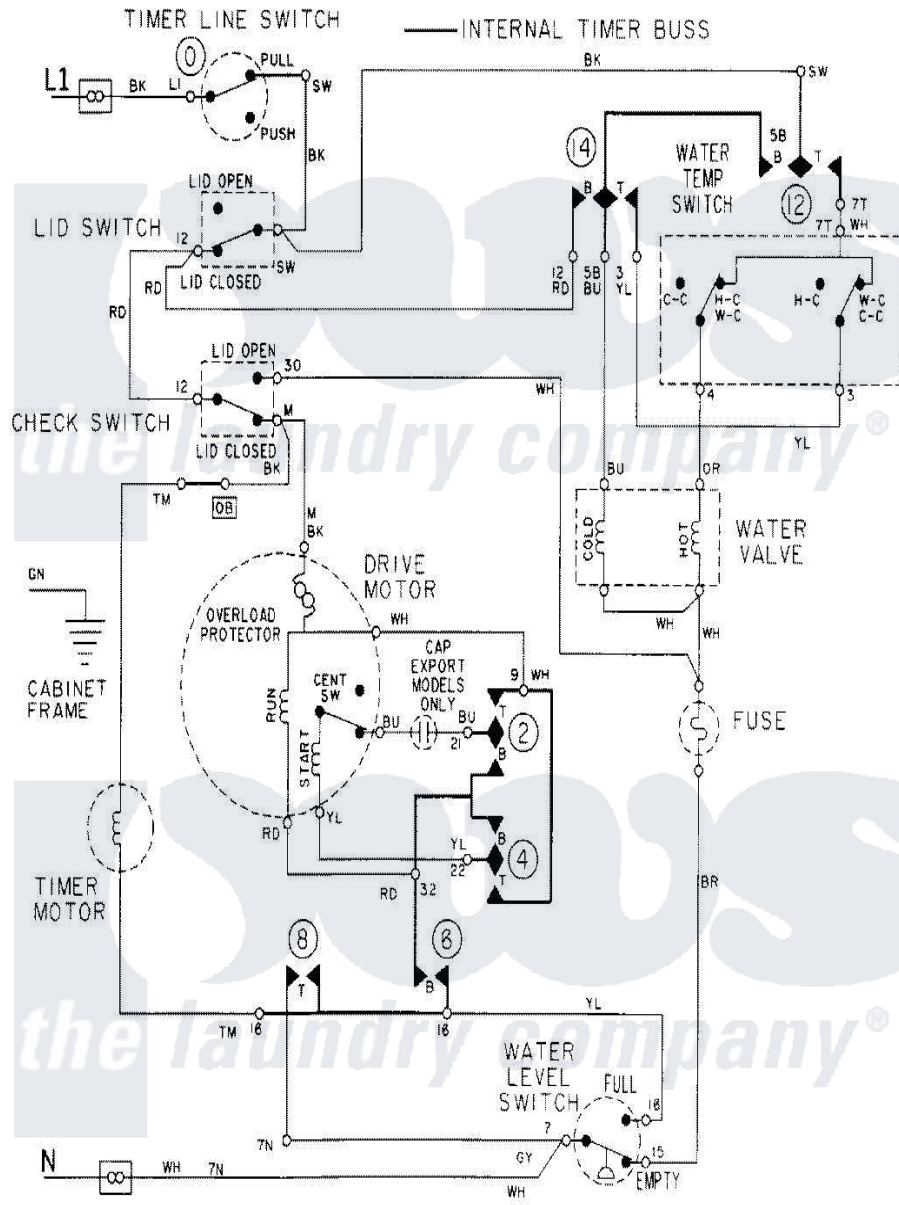

Maytag LAT1916AAE 08 - WIRING INFORMATION

Maytag Residential Maytag LAT1916AAE Washer Parts Parts Diagram 08 - WIRING INFORMATION
 Click on the part number to view part

Item	Original Part Number	Replaced By	Status	Part Description
NI	15002088		Not Available	WIRING INFORMATION
"	15001971		Not Available	WIRING INFORMATION