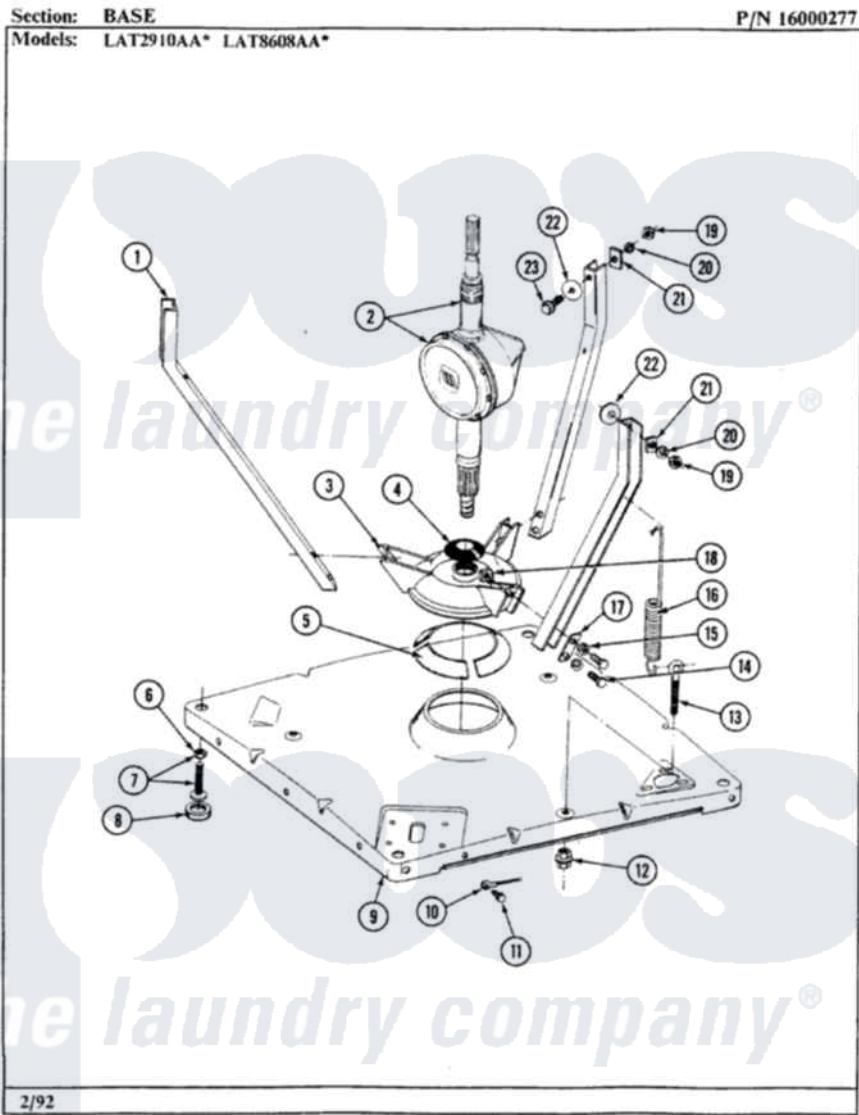

Maytag LAT2910AAL 01 - BASE

16

Maytag Residential Maytag LAT2910AAL Washer Parts Parts Diagram 01 - BASE
 Click on the part number to view part

Item	Original Part Number	Replaced By	Status	Part Description
1	213100		Not Available	PART NOT USED
2	206708	6-2097790		Transmison
3	203725			Damper W/Bolt And Clip
4	211028	22001586		Deflector, Water
5	203956			Damper Pad Kit
6	210385			Lock Nut For Adjustable Leg
7	Y302699	22003428		Leg, Adjustable
8	210684			Foot, Adjustable Leg
9	203274			Base With Damper Pads
10	204807			Ground Wire, Supp. Plte To Top Cover
11	210186	3370225		Screw
12	211949			Nut, Adjustment Eyebolt
13	213120	216416		Bolt, Eye/Centering Spring
14	Y015627			Screw- Hex
15	911852	486009		Lockwasher
16	213054			Centering Spring - 3 Used

17	213073		Washer, Double Brace
18	Y052785		Nut, Brace To Damper
19	Y052734		Nut, Carrage Bolts And Bracket
20	Y054867		Washer, Lock
21	212979	Not Available	WASHER, TUB BRACE
22	211100		Washer, Outer Tub
23	200744	W10175939	Bolt
"	205254	W10175938	Bolt