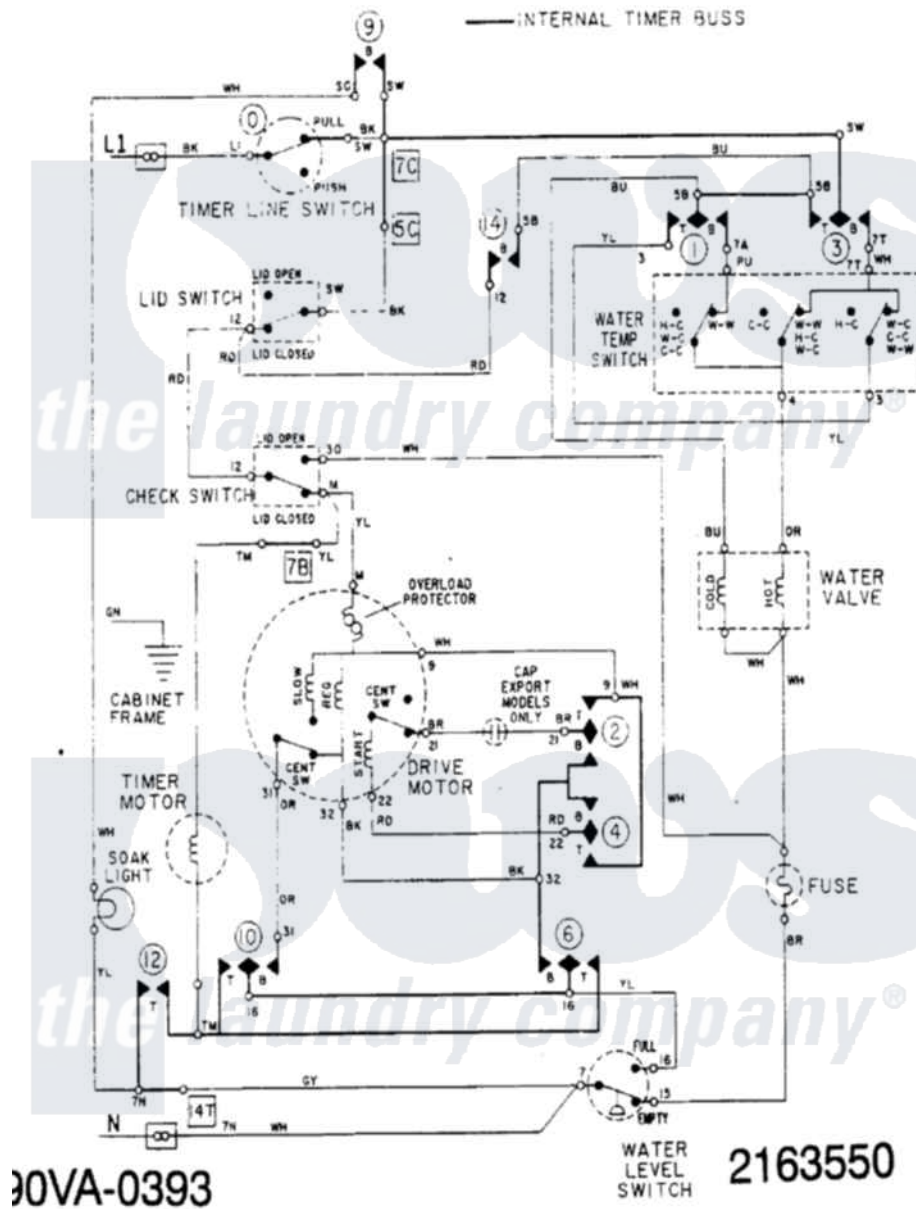

Maytag LAT4914AAM 08 - WIRING INFORMATION (LAT8704AAM & LAT4914

Maytag Residential Maytag LAT4914AAM Washer Parts Parts Diagram 08 - WIRING INFORMATION (LAT8704AAM & LAT4914
 Click on the part number to view part

Item	Original Part Number	Replaced By	Status	Part Description
NI	15001003		Not Available	WIRING INFORMATION

the laundry company®