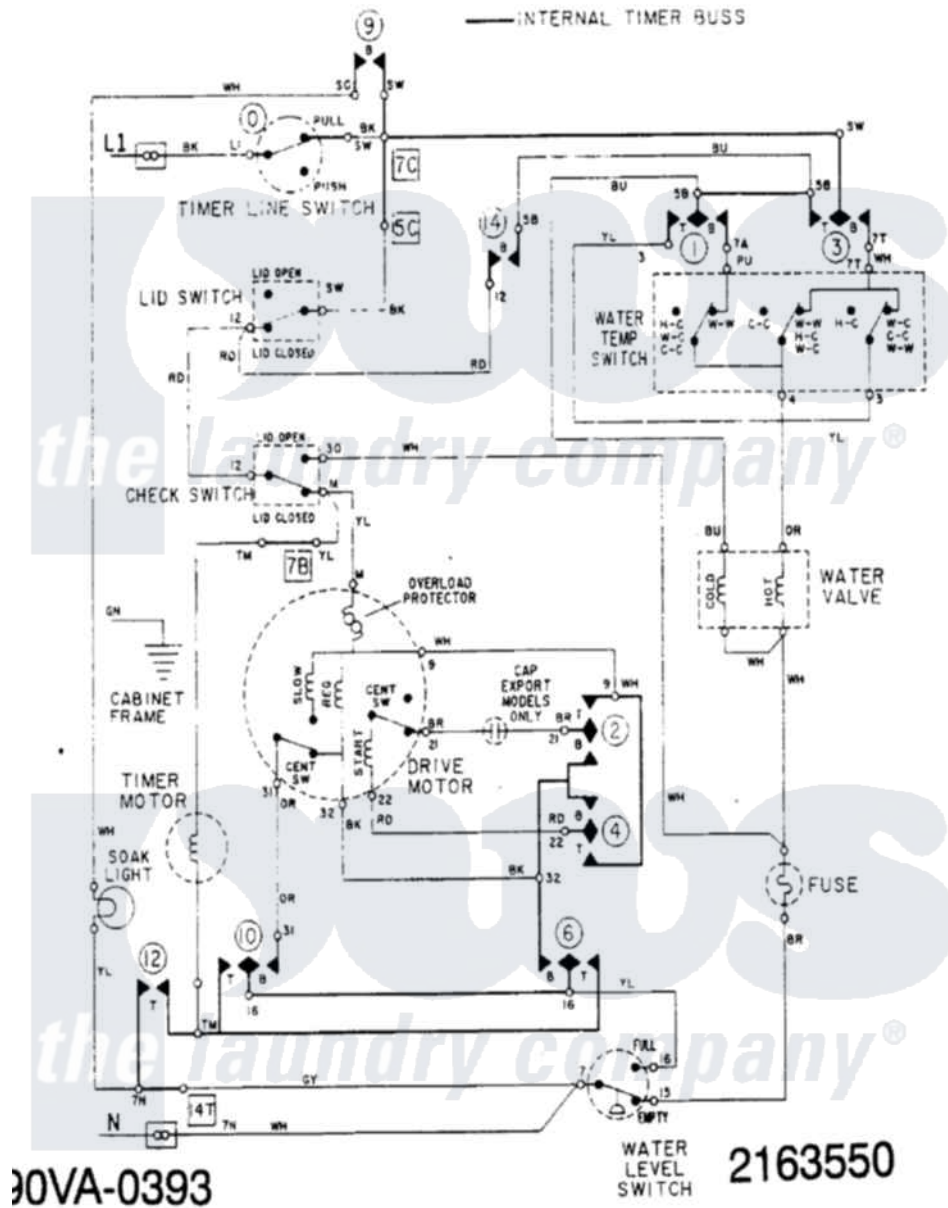

# Maytag LAT4915AAM 08 - WIRING INFORMATION

Maytag [Residential Maytag LAT4915AAM Washer Parts](#) Parts Diagram 08 - WIRING INFORMATION  
 Click on the part number to view part

Item	Original Part Number	Replaced By	Status	Part Description
NI	15001003		Not Available	WIRING INFORMATION