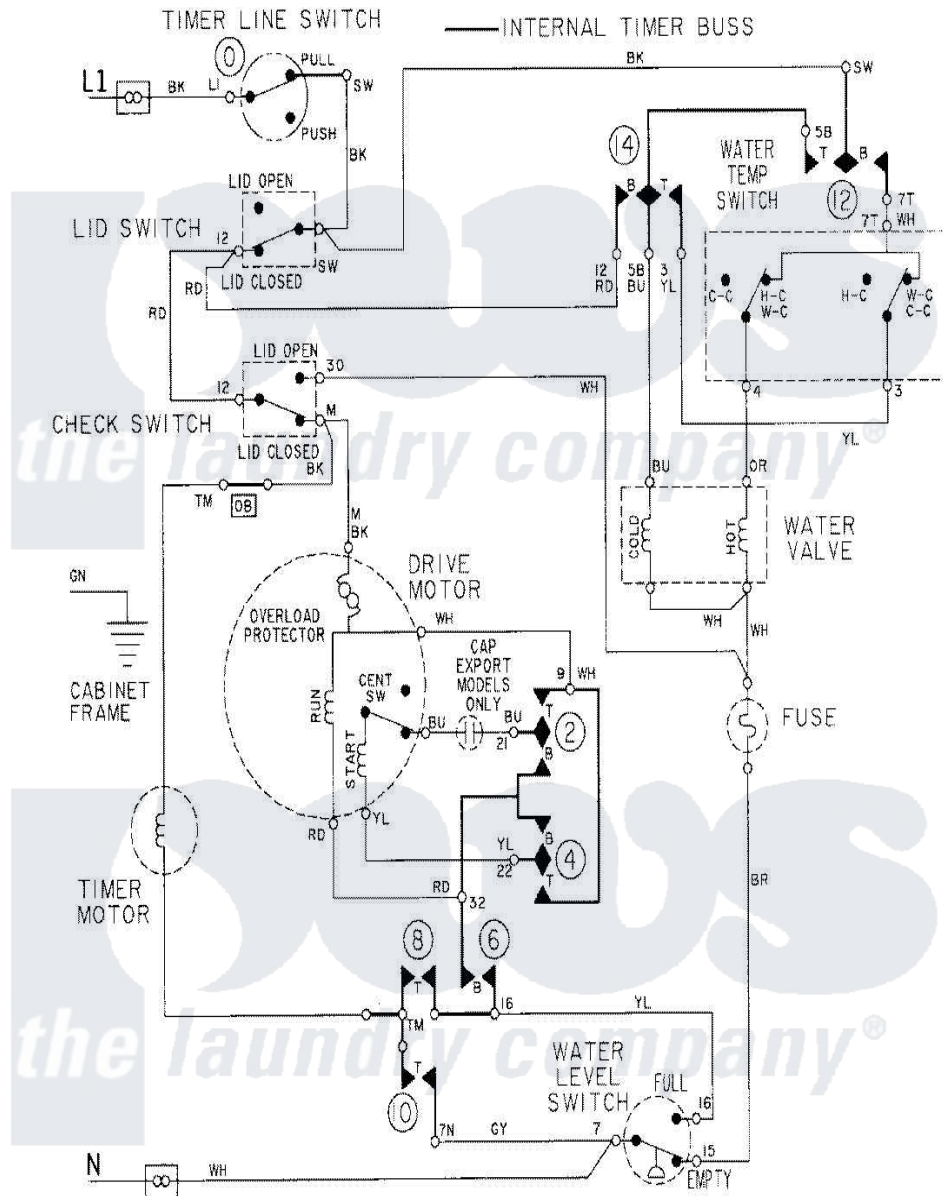

# Maytag LAT5005AAW 08 - WIRING INFORMATION

Maytag Residential Maytag LAT5005AAW Washer Parts Parts Diagram 08 - WIRING INFORMATION  
 Click on the part number to view part

Item	Original Part Number	Replaced By	Status	Part Description
NI	15001087		Not Available	WIRING INFORMATION