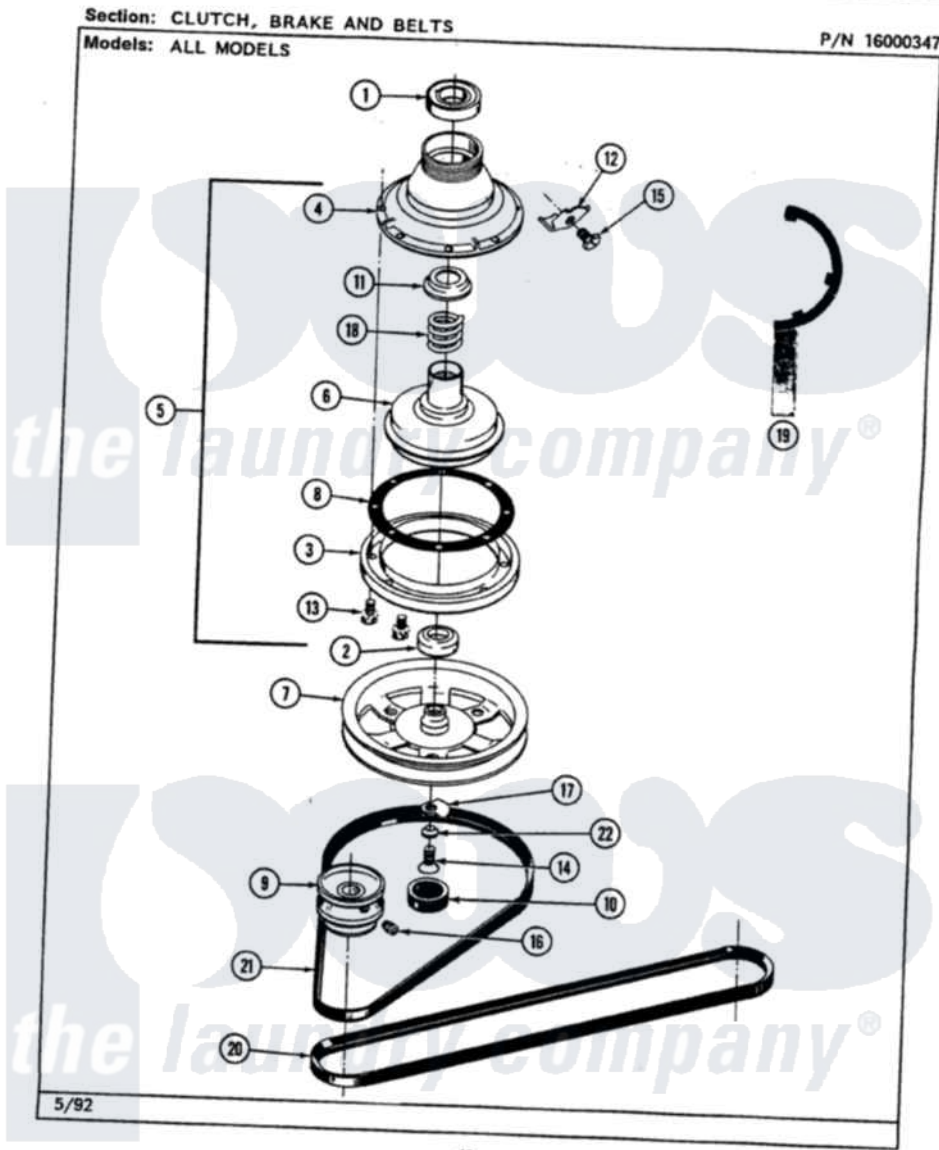

Maytag LAT5910AAL 03 - CLUTCH, BRAKE & BELTS

48

Maytag Residential Maytag LAT5910AAL Washer Parts Parts Diagram 03 - CLUTCH, BRAKE & BELTS
 Click on the part number to view part

Item	Original Part Number	Replaced By	Status	Part Description
1	Y200720	22003441		Bearing, Rear
2	200835			Bearing, Brake Rotor
3	211043	6-2011900		Brake Asse
4	211045	6-2011900		Brake Asse
5	201190	6-2011900		Brake Asse
6	201126	6-2011900		Brake Asse
7	211059	6-2301530		Pulley
8	211042	6-2011900		Brake Asse
9	200816	6-2008160		Pulley- MO
10	211038		Not Available	CAP, OIL RETAINER
11	211039	6-2011900		Brake Asse
12	213325			Clip, Retaining
13	211000			SCREW, BRAKE DRUM (HEX HEAD)
14	211375	681582		Screw
15	213326			Bolt, Sems Retaining Clip
16	Y053241			Set Screw, Motor Pulley

17	211089		Lug, Stop Pulley
18	211041	6-2011900	Brake Asse
19	Y038315	038315	Tool
20	211124		Part Not Used
21	211125		V Belt, Drive Pulley
22	211090	22003555	Washer, Stop Lug