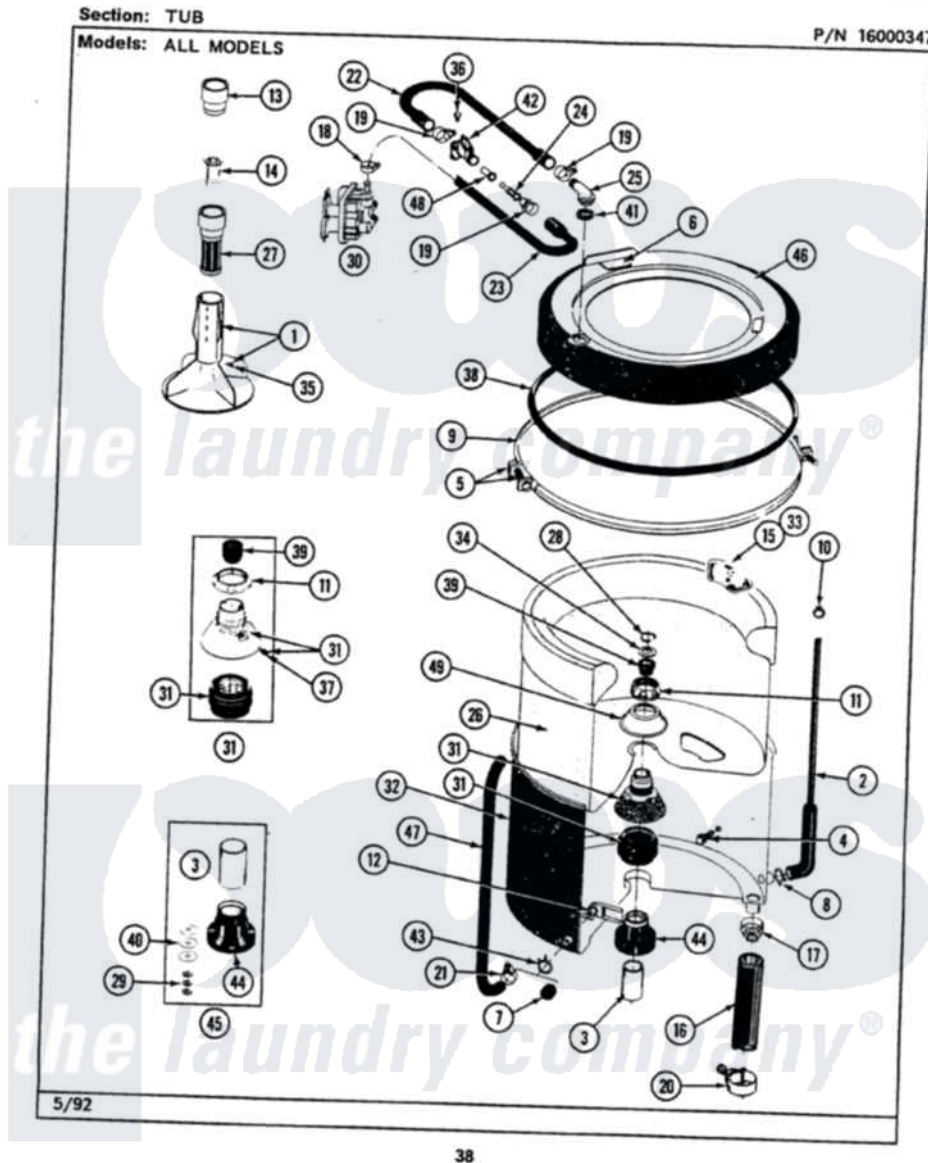

Maytag LAT5910AAL 07 - TUB

Maytag [Residential Maytag LAT5910AAL Washer Parts](#) Parts Diagram 07 - TUB
Click on the part number to view part

Item	Original Part Number	Replaced By	Status	Part Description
1	207228			Agitator W/Lock Screw
2	212942	22001619		Tube, Water Level Switch
3	211130			Bearing Liner, Tub Bearing
4	200744	W10175939		Bolt
"	205254	W10175938		Bolt
5	205529			Nut And Bolt Kit For Tub Clam
6	215232			Bumper, Unbalance
8	211641			Clamp, 1-1/16"
9	200846			Clamp - Tub Cover
10	410296	596669		Clamp, Manifold
11	211047	6-2110472		Nut- Clamp
12	214434			Spout, Deflector
14	215733			Dispensing Cup
16	213045			Hose, Outer Tub Part Not Used
17	200900	616099		Clamp
18	201575			Clamp, Hose

19	202515	596669	Clamp, Manifold
20	202574	3367052	Clamp, Hose
21	205161	489503	Clamp
22	Y215234		Hose, Injector Fill
23	213013		Hose, Injector
24	213015		Nozzle, Injector
25	215235		Tube, Injector
26	207831	Not Available	TUB, INNER (W/PLUG)
27	207426		Lint Filter Deep
28	Y015667		Retaining Ring
29	Y054867		Washer, Lock
30	205613		Water Valve
31	204012	6-2095720	Mounting S
32	205484		Tub, Outer Part Not Used
33	215980		Plug, Filter Hole
34	Y015666		Washer, Retaining -
35	206478	Not Available	SCREW & WASHER FOR AGITATOR
36	312620		Screw, Sems
37	211618	22001423	Set Screw, Mounting Stem
38	211232		Seal, Tub Cover
39	Y0A4298	6-0A57420	Seal- Agitator
40	211100		Washer, Outer Tub
41	215233		Seal For Injector Tube
42	215447		Sleeve For Injector
43	214739	596669	Clamp, Manifold
44	200824	6-2040130	Tub Bearin
45	204013	6-2040130	Tub Bearin
46	206380	Not Available	COVER, TUB
47	214433		Tube, Inlet Part Not Used
48	213016	216201	Nozzle
49	211210		Washer, Clamping Nut