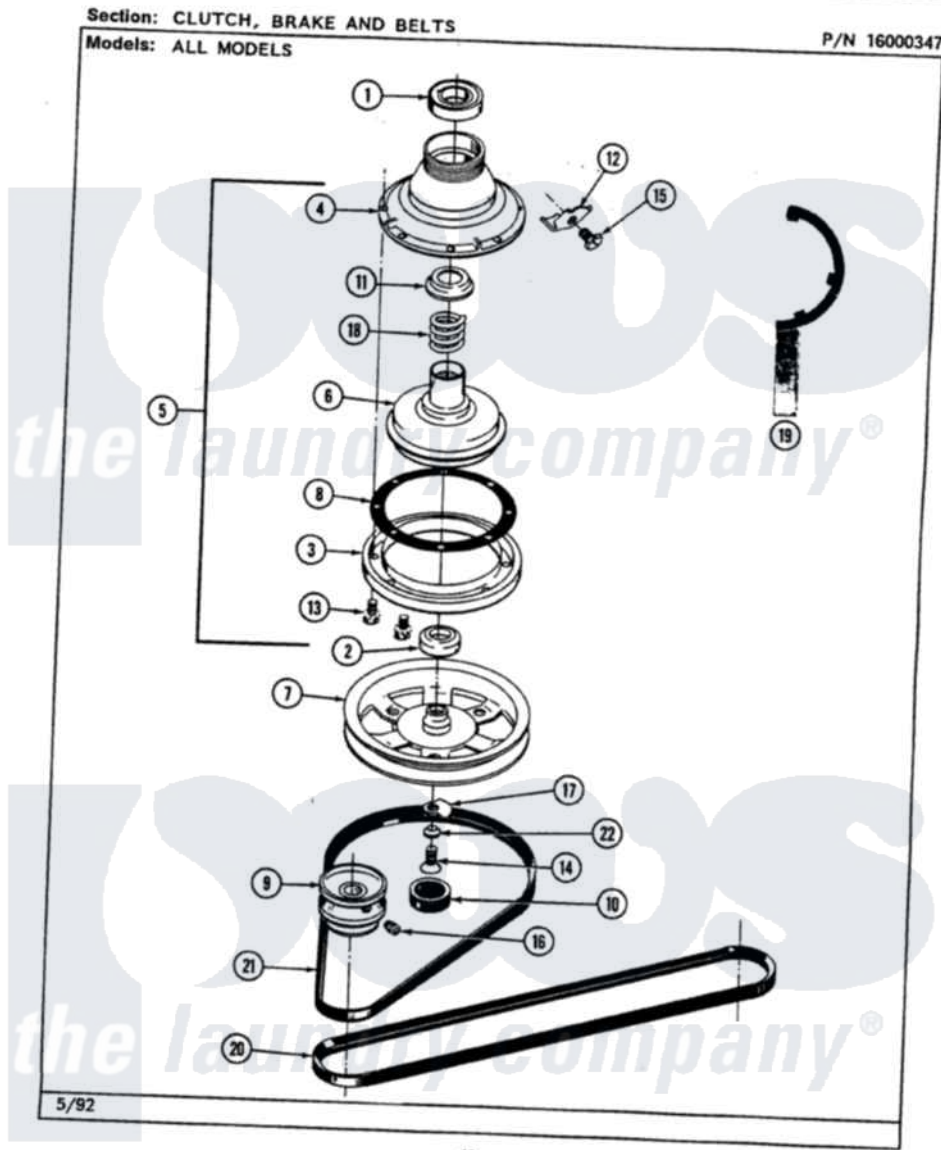

Maytag LAT5910BAW 03 - CLUTCH, BRAKE & BELTS

Maytag [Residential Maytag LAT5910BAW Washer Parts](#) Parts Diagram 03 - CLUTCH, BRAKE & BELTS
 Click on the part number to view part

Item	Original Part Number	Replaced By	Status	Part Description
1	Y200720	22003441		Bearing, Rear
2	200835			Bearing, Brake Rotor
3	211043	6-2011900		Brake Asse
4	211045	6-2011900		Brake Asse
5	201190	6-2011900		Brake Asse
6	201126	6-2011900		Brake Asse
7	211059	6-2301530		Pulley
8	211042	6-2011900		Brake Asse
9	200816	6-2008160		Pulley- MO
10	211038		Not Available	CAP, OIL RETAINER
11	211039	6-2011900		Brake Asse
12	213325			Clip, Retaining
13	211000			SCREW, BRAKE DRUM (HEX HEAD)
14	211375	681582		Screw
15	213326			Bolt, Sems Retaining Clip
16	Y053241			Set Screw, Motor Pulley

17	211089		Lug, Stop Pulley
18	211041	6-2011900	Brake Asse
19	Y038315	038315	Tool
20	211124		Part Not Used
21	211125		V Belt, Drive Pulley
22	211090	22003555	Washer, Stop Lug