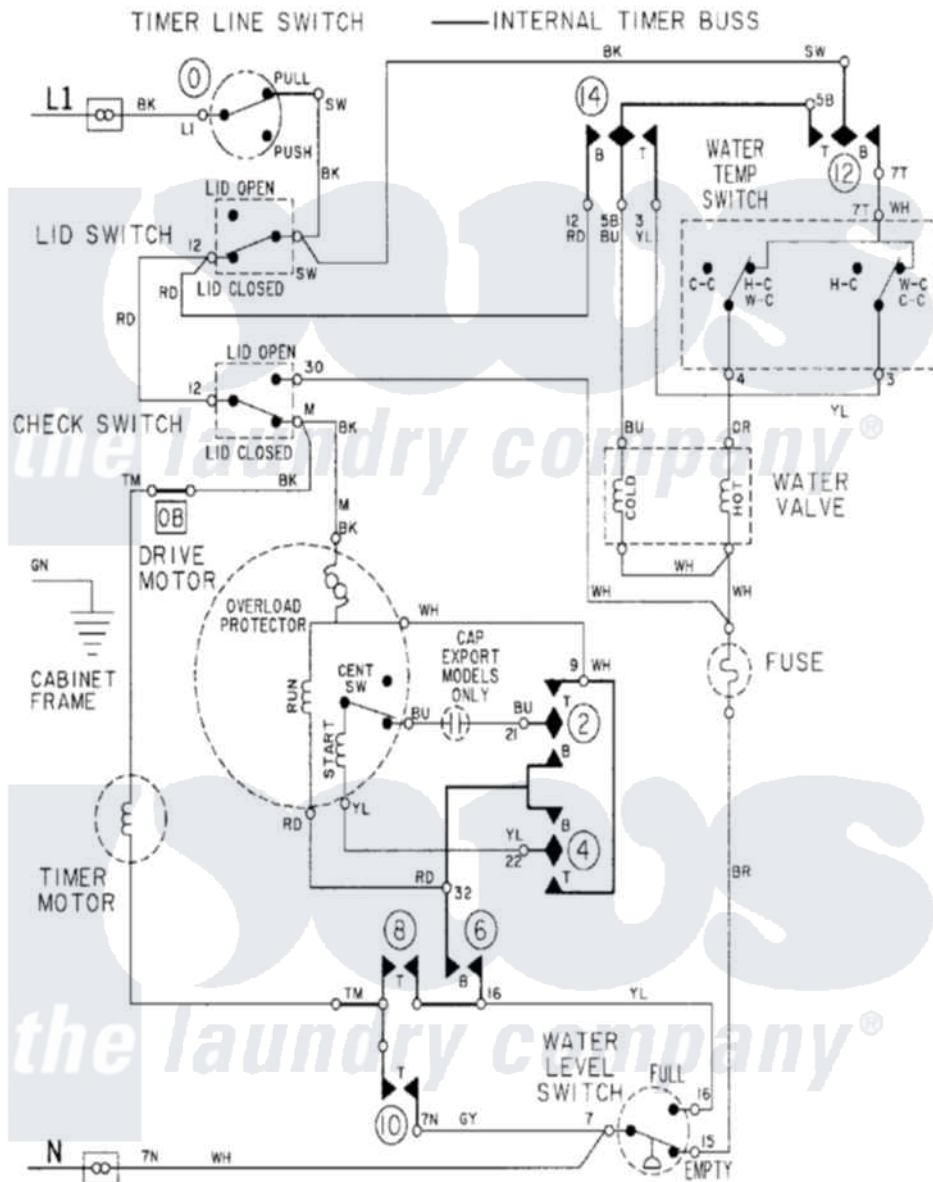

# Maytag LAT7314AAL 08 - WIRING INFORMATION

Maytag Residential Maytag LAT7314AAL Washer Parts Parts Diagram 08 - WIRING INFORMATION  
 Click on the part number to view part

Item	Original Part Number	Replaced By	Status	Part Description
NI	15001005		Not Available	WIRING INFORMATION