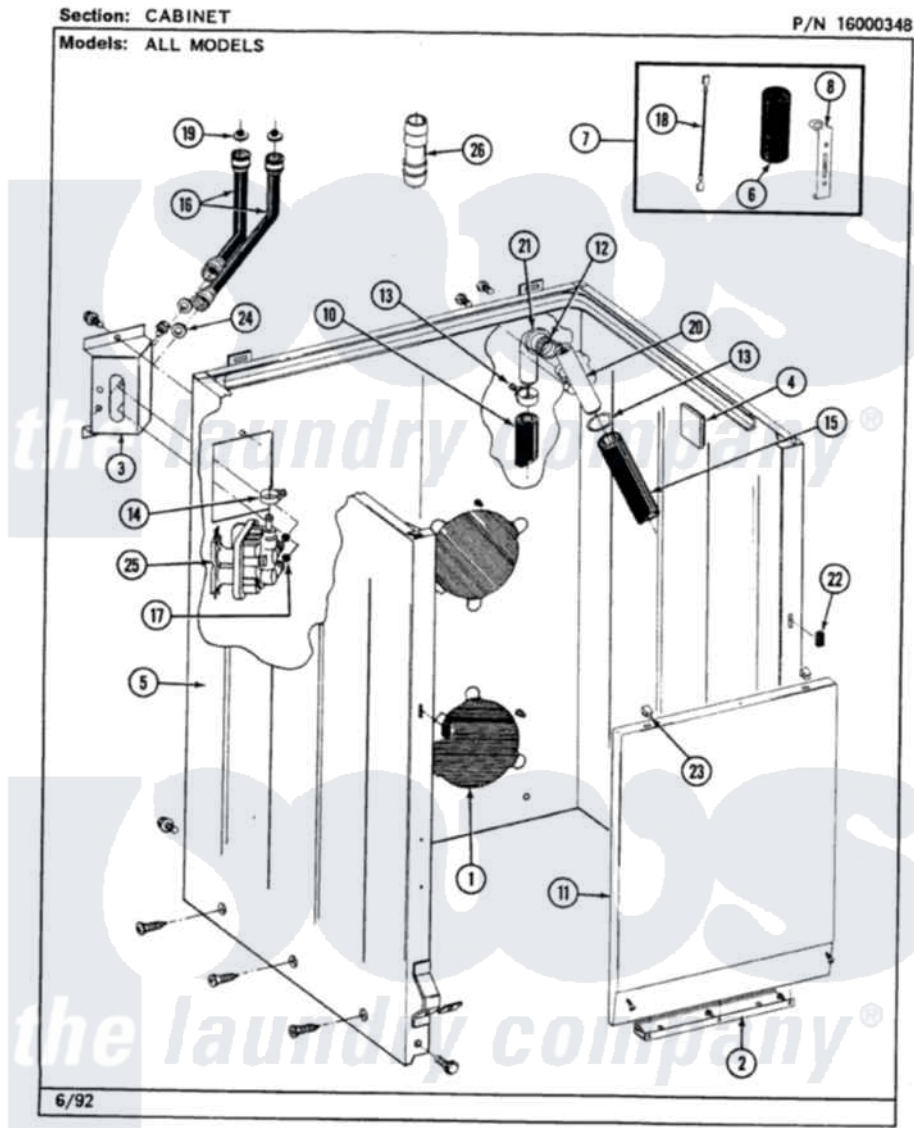

# Maytag LAT7500AAW 02 - CABINET

30

Maytag [Residential Maytag LAT7500AAW Washer Parts](#) Parts Diagram 02 - CABINET  
 Click on the part number to view part

Item	Original Part Number	Replaced By	Status	Part Description
1	211878		Not Available	PLATE, ACCESS
"	211294	<a href="#">90767</a>		Screw, 8A X 3/8 HeX Washer Head Tapping
2	<a href="#">213846</a>			Guard, Belt
"	211294	<a href="#">90767</a>		Screw, 8A X 3/8 HeX Washer Head Tapping
3	212276	<a href="#">W10116760</a>		Screw
"	214812	<a href="#">22002361</a>		Bracket, Water Valve
4	<a href="#">215058</a>			Pad, Cabinet Bumper
5	203319	<a href="#">22203319</a>		Cabinet
"	<a href="#">204439</a>			Screw And Fstner Assembly
"	213122	<a href="#">27001200</a>		Screw
"	213121	<a href="#">3400111</a>		Screw, 12-14 X 5/8
"	<a href="#">213007</a>			Xfor Cabinet See Cabinet, Back
6	<a href="#">Y200832</a>			Capacitor
7	<a href="#">206103</a>			Capacitor Kit