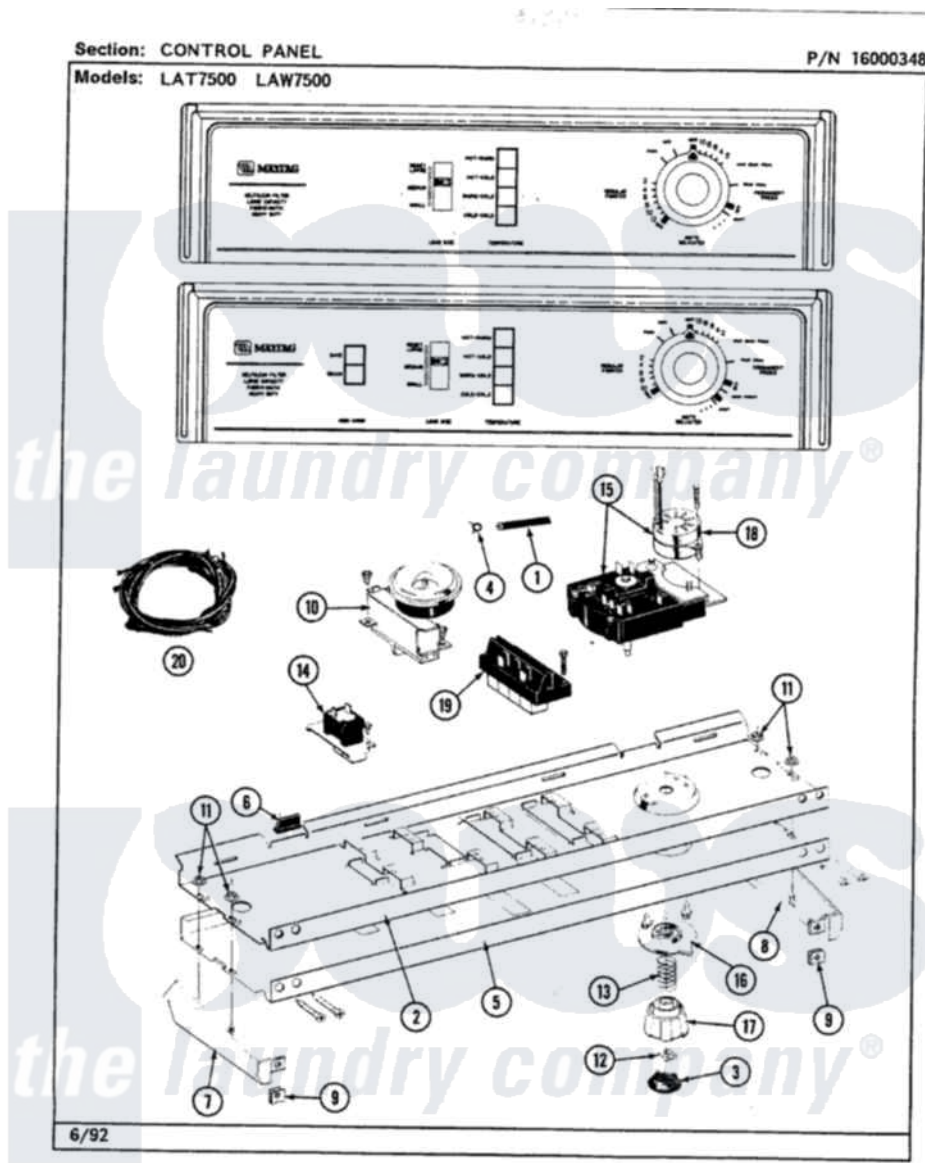

Maytag LAT7500AAW 04 - CONTROL PANEL

12

Maytag [Residential Maytag LAT7500AAW Washer Parts](#) Parts Diagram 04 - CONTROL PANEL
 Click on the part number to view part

Item	Original Part Number	Replaced By	Status	Part Description
1	212942	22001619		Tube, Water Level Switch
2	214809			Back Up Plate
"	210932			Screw, No.8 X 9/16 Ctsk Note: Screw, Inlet Duct
3	215821		Not Available	CAP, KNOB
4	410296	596669		Clamp, Manifold
5	207400		Not Available	CONTROL PANEL
"	210932			Screw, No.8 X 9/16 Ctsk Note: Screw, Inlet Duct
6	214897			Pad, Control Panel
7	207215		Not Available	END CAP LH
8	207216		Not Available	END CAP RH
9	214894			Fastener, End Cap
10	211168	W10139210		Screw, 8-18 X 5/16
"	207362		Not Available	INFINITE LEVEL PRESSURE SWITCH
11	214872			Palnut, End Cap Note: Nut, Lamp Holder

12	211605		Bezel, Timer Dial
13	211065		Spring, Index Wheel
15	207376	22207376	Timer
"	213966	3400014	Screw
16	215827	Not Available	TIMER DIAL SKIRT
17	215828		Knob, Timer
18	205033	22205033	Motor- Tim
19	213117	67006908	Screw, Ice Rack
"	207367	Not Available	TEMP CONTROL SWITCH - 4 BUTTON
20	207382		Wire Harness