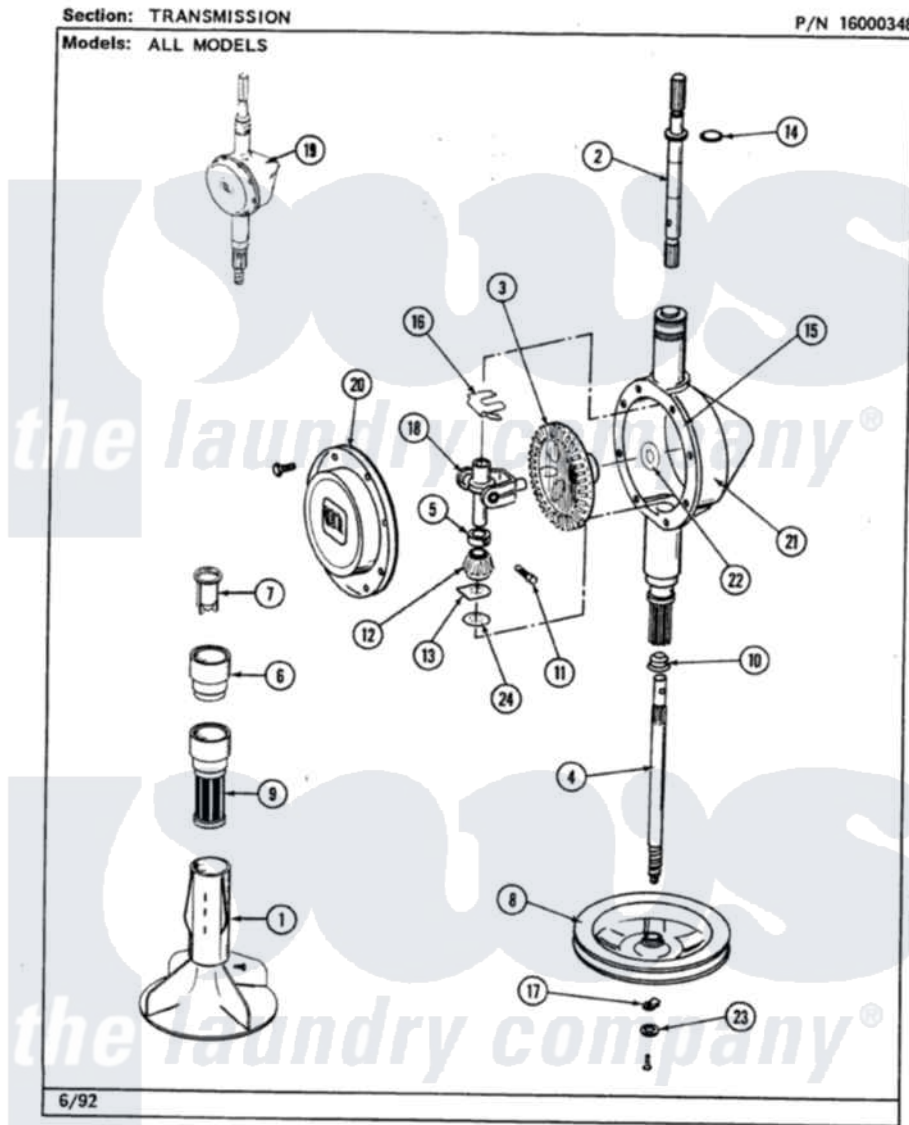

Maytag LAT7500AGW 07 - TRANSMISSION

36

Maytag [Residential Maytag LAT7500AGW Washer Parts](#) Parts Diagram 07 - TRANSMISSION
 Click on the part number to view part

Item	Original Part Number	Replaced By	Status	Part Description
1	206478		Not Available	SCREW & WASHER FOR AGITATOR
"	207538			Agitator W/Lock Screw
2	207153	6-2097820		Kit- Shaft
3	206713	6-2067130		Gear- Beve
4	215411	12001451		Ctr Shaft W/Collar Andkeeper-Sha
5	215415		Not Available	COLLAR, LOWER
6	215721			Dispensing Cap
7	215733			Dispensing Cup
8	211059	6-2301530		Pulley
9	Y207427			Lint Filter Shallow
10	206602	207843		Lip Seal Repair Kit
11	Y206629			Pin, Collar
12	215401	W10221114		Pinion
13	215395			Plate, Clutch
14	210690			Seal, Rubber

15	Y058700	675652	Adhesive
16	215581		Spring, Agitator Shaft
17	211375	681582	Screw
"	211089		Lug, Stop Pulley
18	206685	6-2066850	Yoke
19	206708	6-2097790	Transmison
20	206628		Cover, Transmission
"	215417	Not Available	SCREW, TRANSMISSION COVER
21	206625	6-2097790	Transmison
22	215394		Washer, Bevel Gear
23	211090	22003555	Washer, Stop Lug
24	211483	6-2114830	Washer- SP