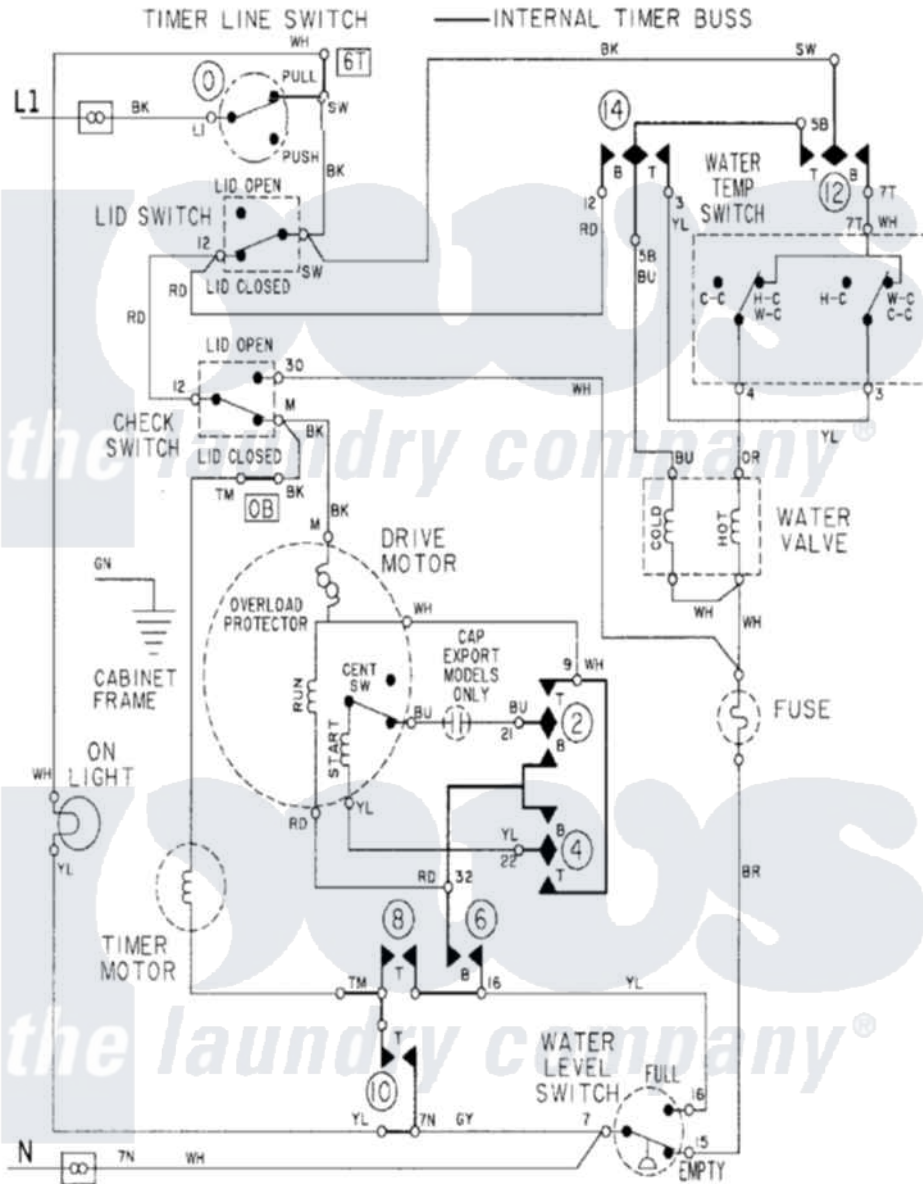

Maytag LAT8004AAM 08 - WIRING INFORMATION

Maytag [Residential Maytag LAT8004AAM Washer Parts](#) Parts Diagram 08 - WIRING INFORMATION
 Click on the part number to view part

Item	Original Part Number	Replaced By	Status	Part Description
NI	15001090		Not Available	WIRING INFORMATION