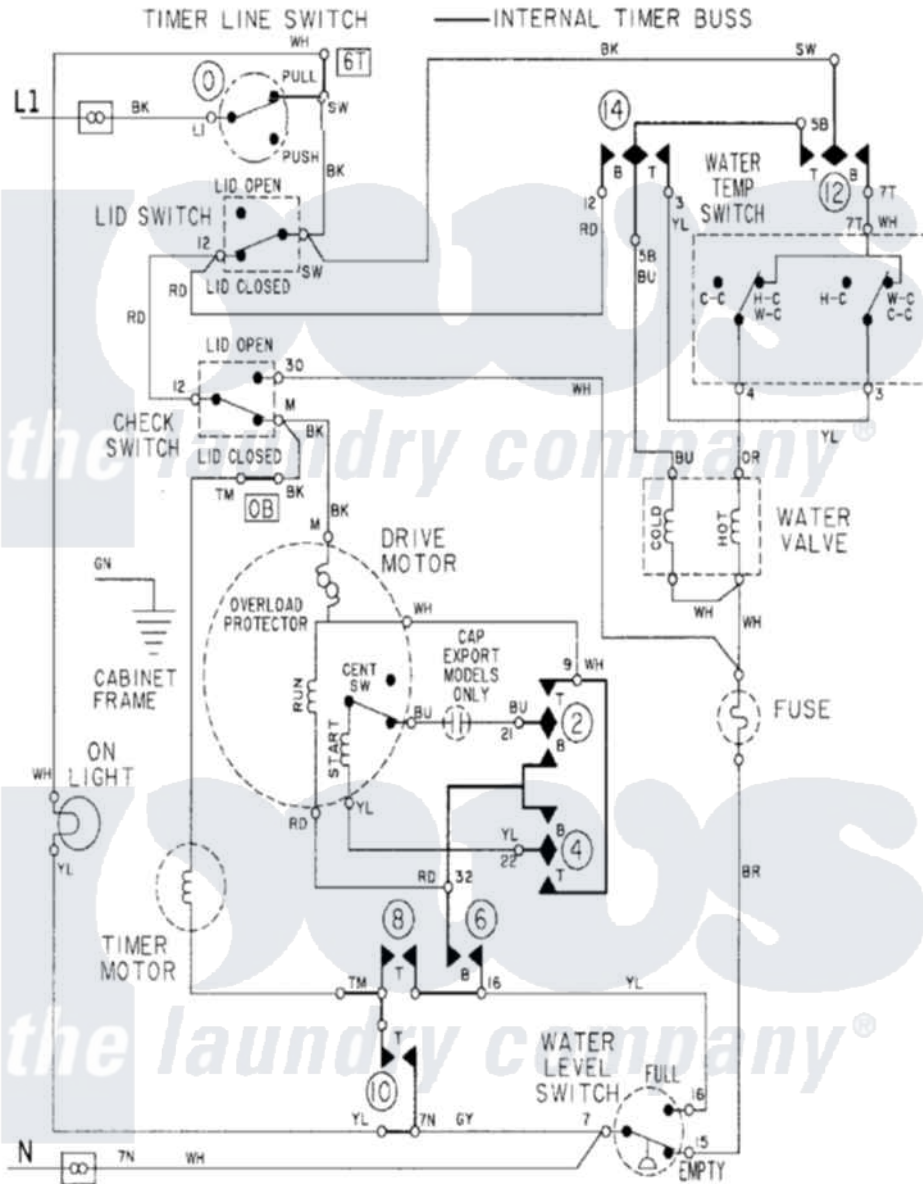

Maytag LAT8005AAM 08 - WIRING INFORMATION

Maytag Residential Maytag LAT8005AAM Washer Parts Parts Diagram 08 - WIRING INFORMATION
 Click on the part number to view part

Item	Original Part Number	Replaced By	Status	Part Description
NI	15001087		Not Available	WIRING INFORMATION