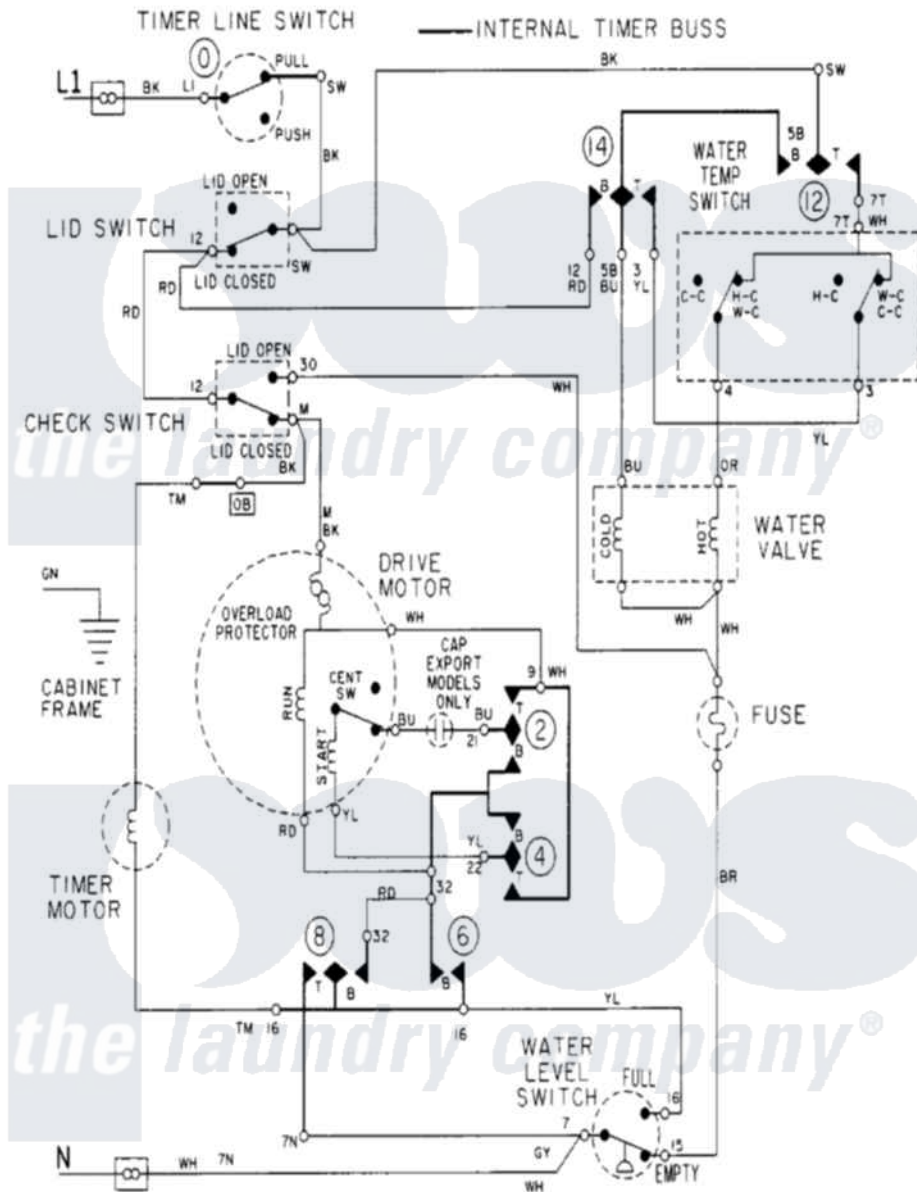

# Maytag LAT8006AAE 08 - WIRING INFORMATION

Maytag Residential Maytag LAT8006AAE Washer Parts Parts Diagram 08 - WIRING INFORMATION  
 Click on the part number to view part

Item	Original Part Number	Replaced By	Status	Part Description
NI	15002087		Not Available	WIRING INFORMATION
"	15001919		Not Available	WIRING INFORMATION