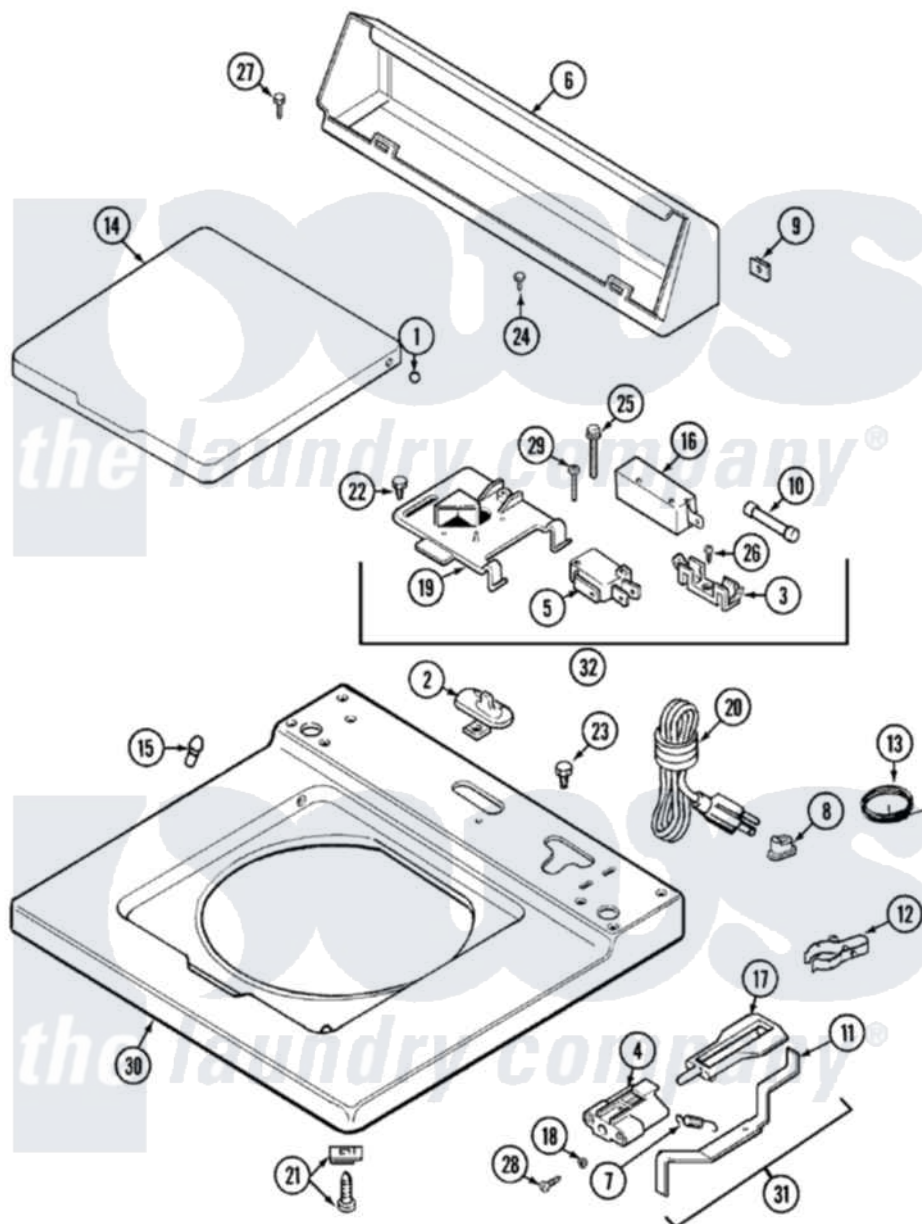

Maytag LAT8014AAE 05 - TOP

Maytag [Residential Maytag LAT8014AAE Washer Parts](#) Parts Diagram 05 - TOP
 Click on the part number to view part

Item	Original Part Number	Replaced By	Status	Part Description
1	211726			Hinge, Ball Lid
2	207159	489355		Screw, 8 X 1/2
"	22001298			Cap, Top Cover
3	207167			Block, Fuse
4	216256		Not Available	BRACKET, UNBALANCE
5	207166			Switch, Check
6	205635			Console
7	213720			Spring, Lid Switch
8	211881			Grommet, Cord Part Not Used-Gas Models Only
9	215075			Fastener, Control Panel To Console
10	207168	22001682		Switch Assembly, Lid W/4amp Fuse
11	22001136			Lever, Unbalance
12	301548			Clamp, Ground Wire
13	311155			Ground Wire And Clamp

14	22001028	22001893	Lid
"	22001206	22001893	Lid
15	212716		Bumper, Lid
16	205415	279347	Switch-Lid
17	216255		Plunger, Lid Switch
18	211500		Washer, Bracket To Top Cover
19	Y215699	22001678	Bracket, Switch And Fuse
20	208194	22003062	Cord, Power
21	204445		Screw And Fastener Assembly
22	207159	489355	Screw, 8 X 1/2
23	315483	3370225	Screw
24	216423	3370225	Screw
25	213501		Screw, No.6-20 X 1-1/8 Inch
26	Y311711		Screw, Fuse Block
27	Y313559		Screw
28	910182	25-7809	Screw, No.6-20 1/2 Flthd Torx
29	22001352		Screw, Check Switch
30	22001117	Not Available	TOP COVER ASSEMBLY (WHT)
31	22001311		Unbalance Lever Assembly
32	207176	22001682	Switch Assembly, Lid W/4amp Fuse