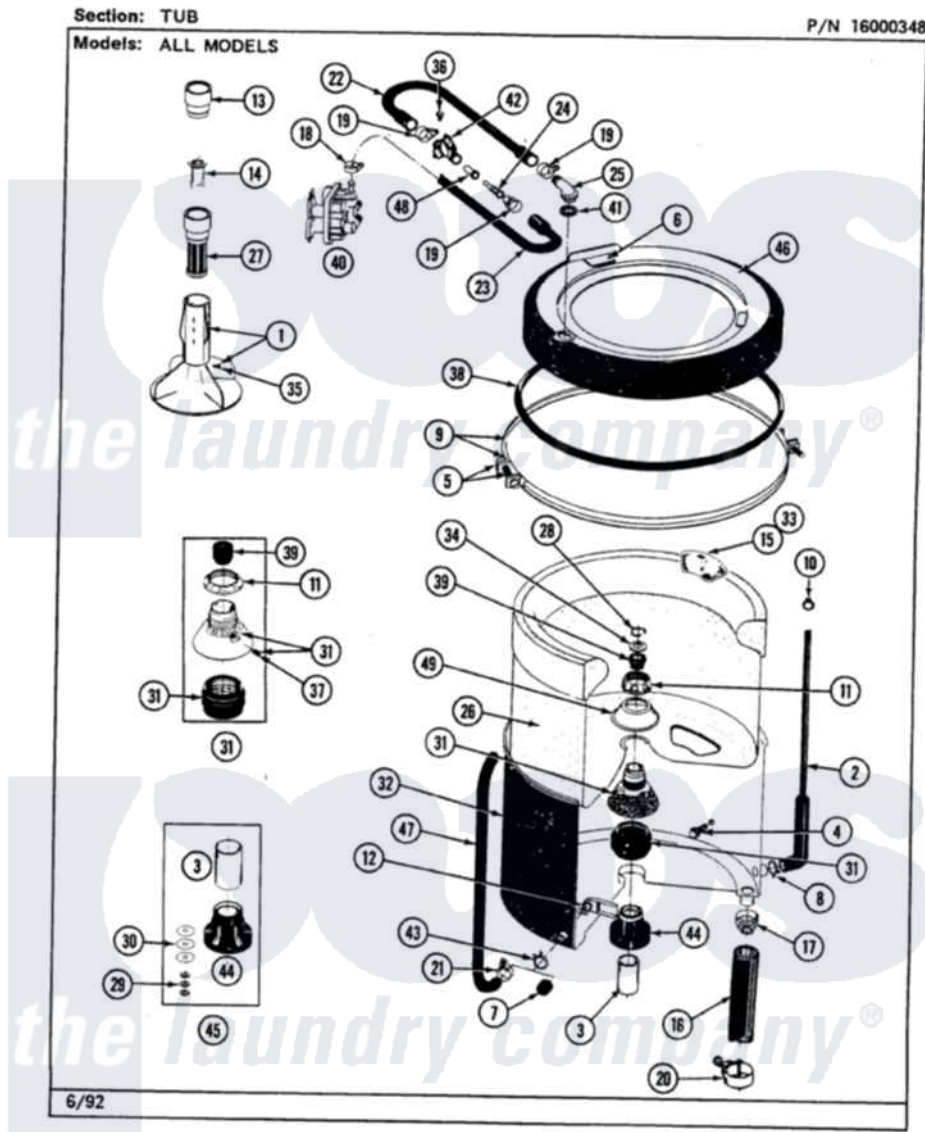

# Maytag LAT8240ABW 07 - TUB

Maytag [Residential Maytag LAT8240ABW Washer Parts](#) Parts Diagram 07 - TUB  
Click on the part number to view part

Item	Original Part Number	Replaced By	Status	Part Description
1	<a href="#">207538</a>			Agitator W/Lock Screw
2	212942	<a href="#">22001619</a>		Tube, Water Level Switch
3	<a href="#">211130</a>			Bearing Liner, Tub Bearing
4	200744	<a href="#">W10175939</a>		Bolt
"	205254	<a href="#">W10175938</a>		Bolt
5	<a href="#">205529</a>			Nut And Bolt Kit For Tub Clam
6	<a href="#">215232</a>			Bumper, Unbalance
7	<a href="#">214725</a>			Cap For Spout-Outer Tub
8	<a href="#">211641</a>			Clamp, 1-1/16"
9	<a href="#">200846</a>			Clamp - Tub Cover
10	410296	<a href="#">596669</a>		Clamp, Manifold
11	211047	<a href="#">6-2110472</a>		Nut- Clamp
14	<a href="#">215733</a>			Dispensing Cup
16	<a href="#">Y212989</a>			Hose, Outer Tub To Pump
17	200900	<a href="#">616099</a>		Clamp
18	<a href="#">201575</a>			Clamp, Hose