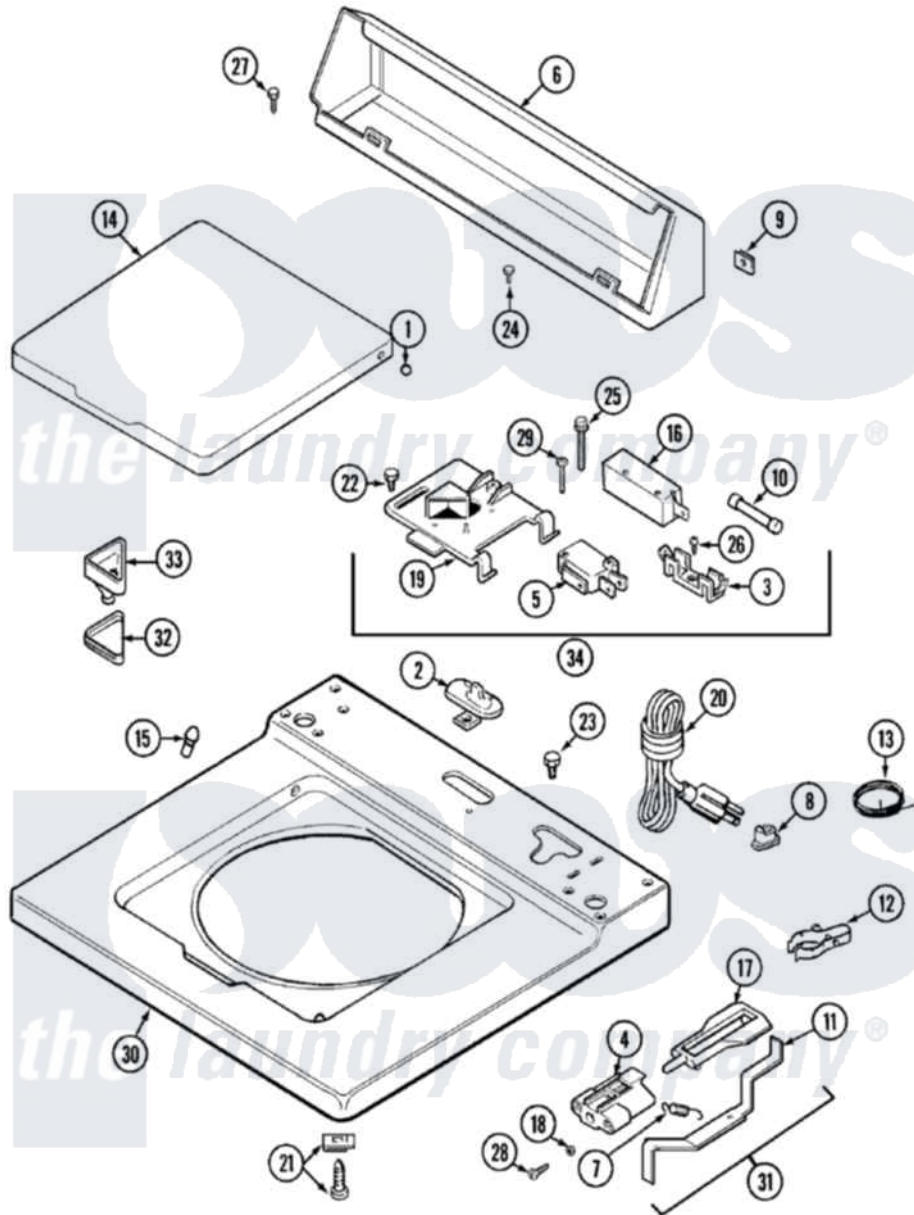

Maytag LAT8405AAE 05 - TOP

Maytag [Residential Maytag LAT8405AAE Washer Parts](#) Parts Diagram 05 - TOP
 Click on the part number to view part

Item	Original Part Number	Replaced By	Status	Part Description
1	211726			Hinge, Ball Lid
2	207159	489355		Screw, 8 X 1/2
"	22001298			Cap, Top Cover
3	207167			Block, Fuse
4	216256		Not Available	BRACKET, UNBALANCE
5	207166			Switch, Check
6	205635			Console
7	213720			Spring, Lid Switch
8	211881			Grommet, Cord Part Not Used-Gas Models Only
9	215075			Fastener, Control Panel To Console
10	207168	22001682		Switch Assembly, Lid W/4amp Fuse
11	22001136			Lever, Unbalance
12	301548			Clamp, Ground Wire
13	204807			Ground Wire, Supp. Plite To Top Cover

14	22001028	22001893	Lid
"	22001206	22001893	Lid
15	212716		Bumper, Lid
16	205415	279347	Switch-Lid
17	216255		Plunger, Lid Switch
18	211500		Washer, Bracket To Top Cover
19	Y215699	22001678	Bracket, Switch And Fuse
20	208194	22003062	Cord, Power
21	204445		Screw And Fastener Assembly
22	207159	489355	Screw, 8 X 1/2
23	315483	3370225	Screw
24	216423	3370225	Screw
25	213501		Screw, No.6-20 X 1-1/8 Inch
26	Y311711		Screw, Fuse Block
27	Y313559		Screw
28	910182	25-7809	Screw, No.6-20 1/2 Flthd Torx
29	22001352		Screw, Check Switch
30	22001119		Top, Main
31	22001311		Unbalance Lever Assembly
32	215374	Not Available	GASKET FOR BLEACH CUP
33	22001202	22001006	Cup, Bleach
34	207176	22001682	Switch Assembly, Lid W/4amp Fuse