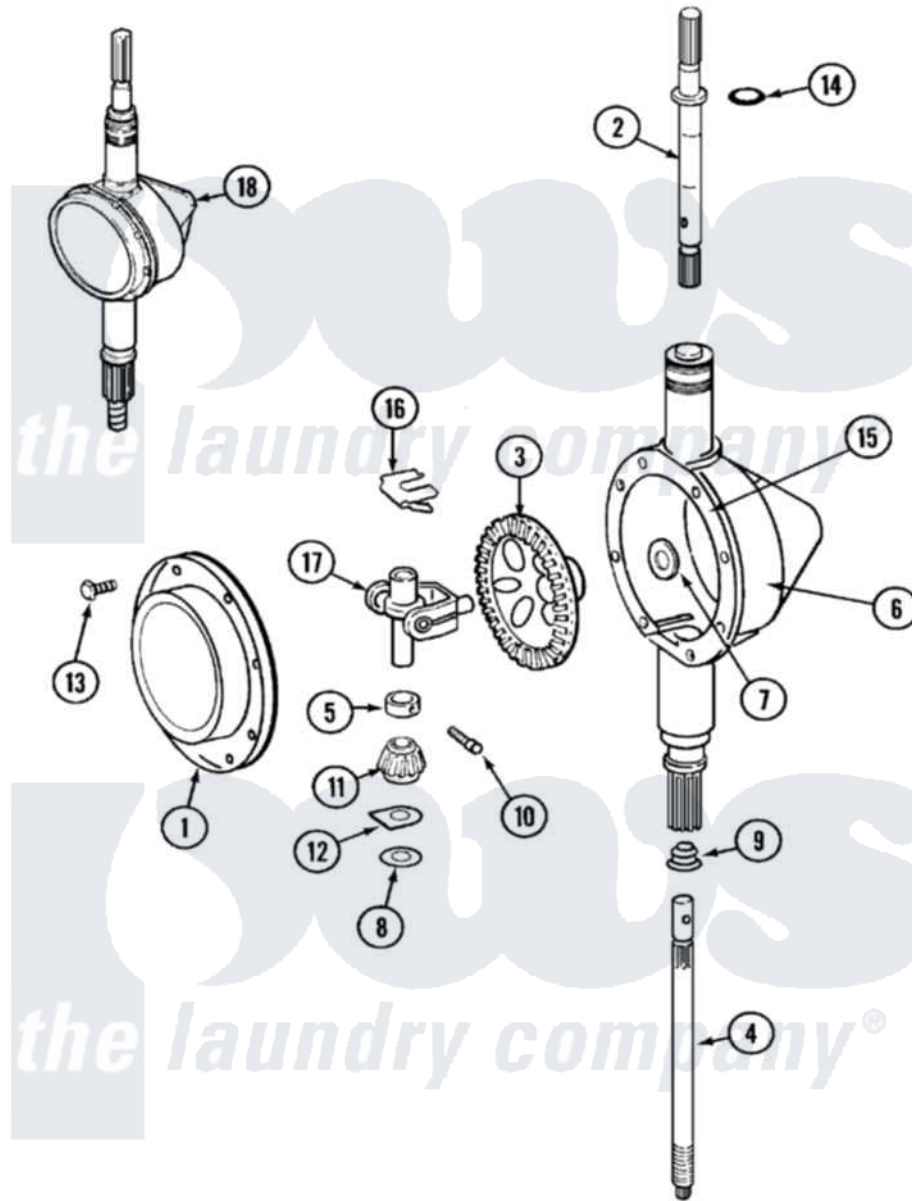

Maytag LAT8405AAE 06 - TRANSMISSION

Maytag [Residential Maytag LAT8405AAE Washer Parts](#) Parts Diagram 06 - TRANSMISSION
 Click on the part number to view part

Item	Original Part Number	Replaced By	Status	Part Description
1	206628			Cover, Transmission
2	207153	6-2097820		Kit- Shaft
3	206713	6-2067130		Gear- Beve
4	215410	12001450		Ctr Shaft W/Collar Andkeeper- Dp
5	215415		Not Available	COLLAR, LOWER
6	206624	6-2097750		Trans Dee
7	215394			Washer, Bevel Gear
8	211483	6-2114830		Washer- SP
9	206602	207843		Lip Seal Repair Kit
10	Y206629			Pin, Collar
11	215401	W10221114		Pinion
12	215395			Plate, Clutch
13	215417		Not Available	SCREW, TRANSMISSION COVER
14	210690			Seal, Rubber
15	Y058700	675652		Adhesive

16 [215581](#)

Spring, Agitator Shaft

17 206685

[6-2066850](#)

Yoke

18 206707

[6-2097750](#)

Trans Dee