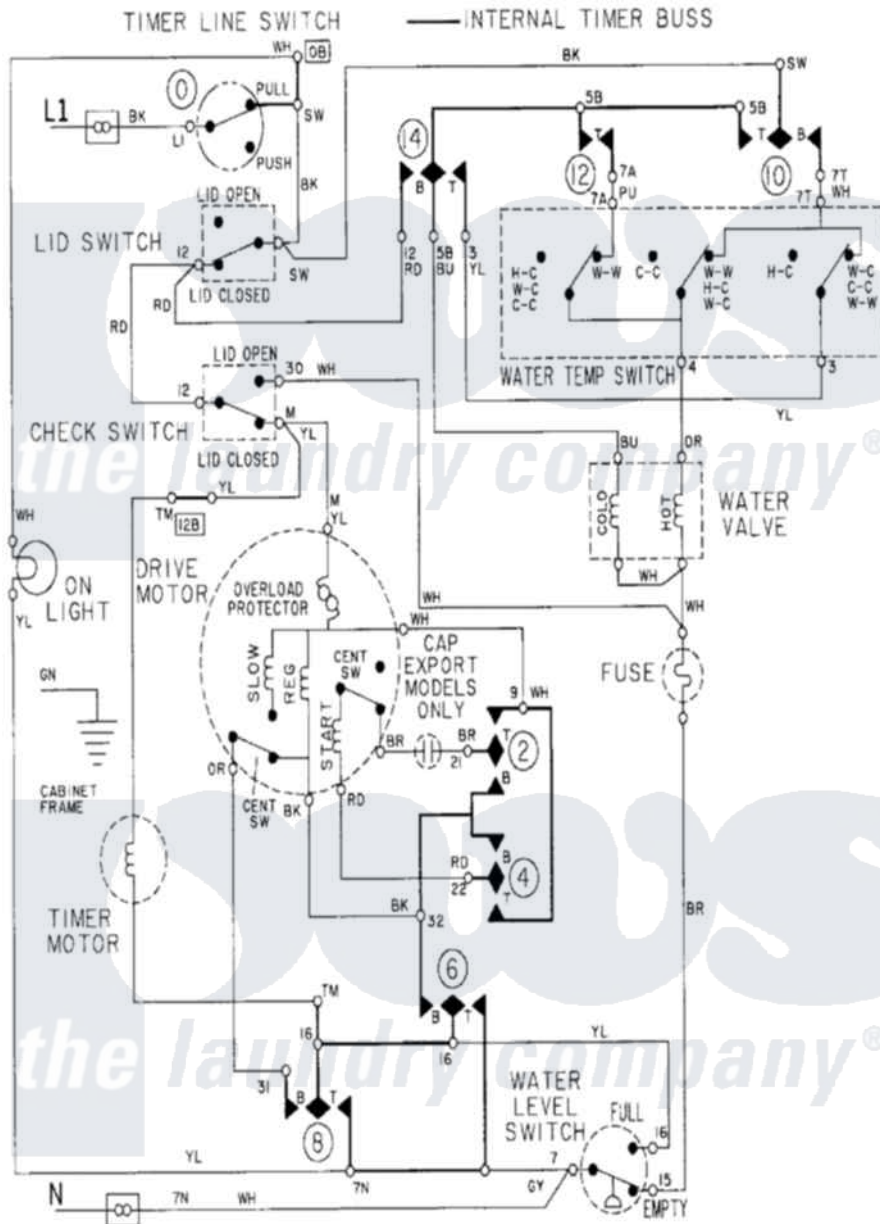

Maytag LAT8405AAE 08 - WIRING INFORMATION

Maytag Residential Maytag LAT8405AAE Washer Parts Parts Diagram 08 - WIRING INFORMATION
 Click on the part number to view part

Item	Original Part Number	Replaced By	Status	Part Description
NI	15001002		Not Available	WIRING INFORMATION