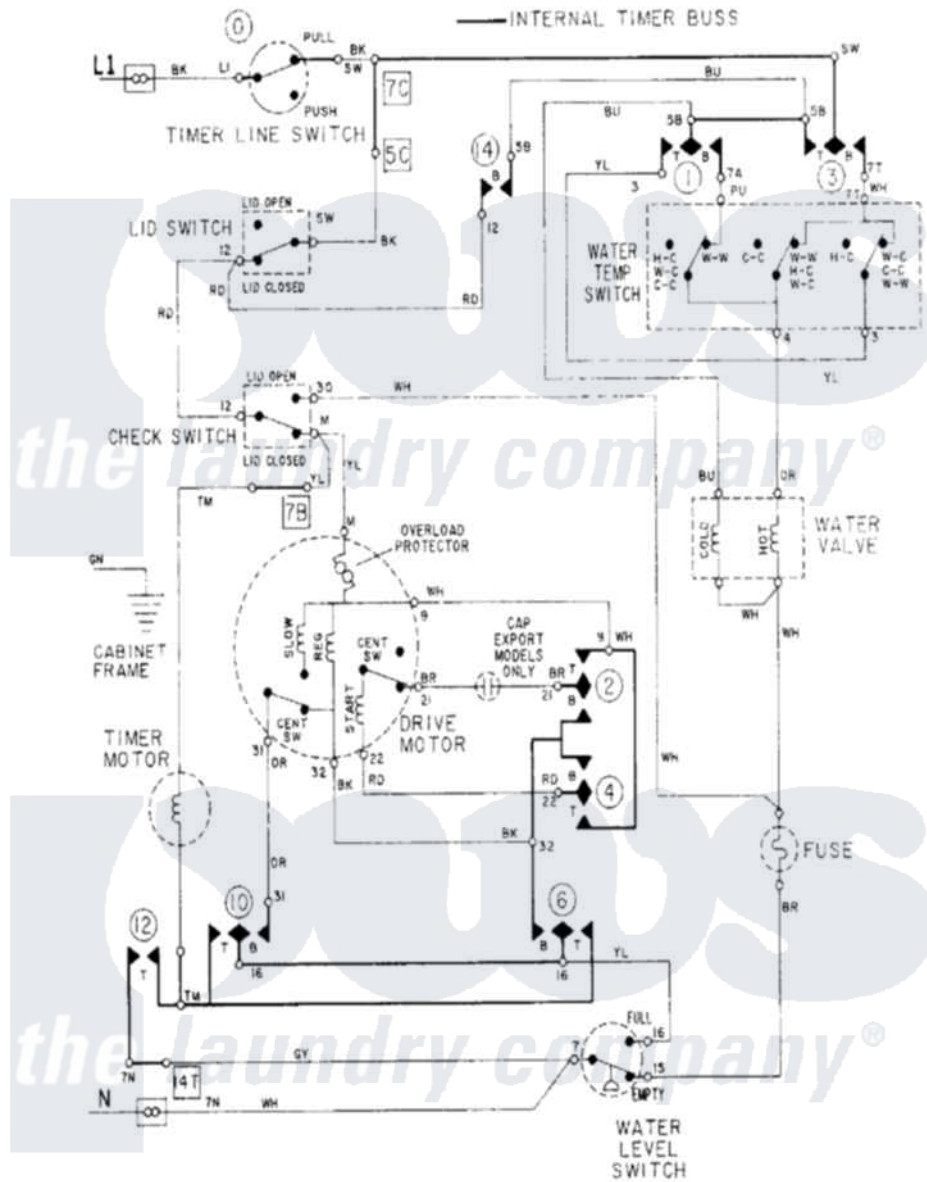

# Maytag LAT8414AAE 08 - WIRING INFORMATION

Maytag Residential Maytag LAT8414AAE Washer Parts Parts Diagram 08 - WIRING INFORMATION  
 Click on the part number to view part

Item	Original Part Number	Replaced By	Status	Part Description
NI	15001001		Not Available	WIRING INFORMATION