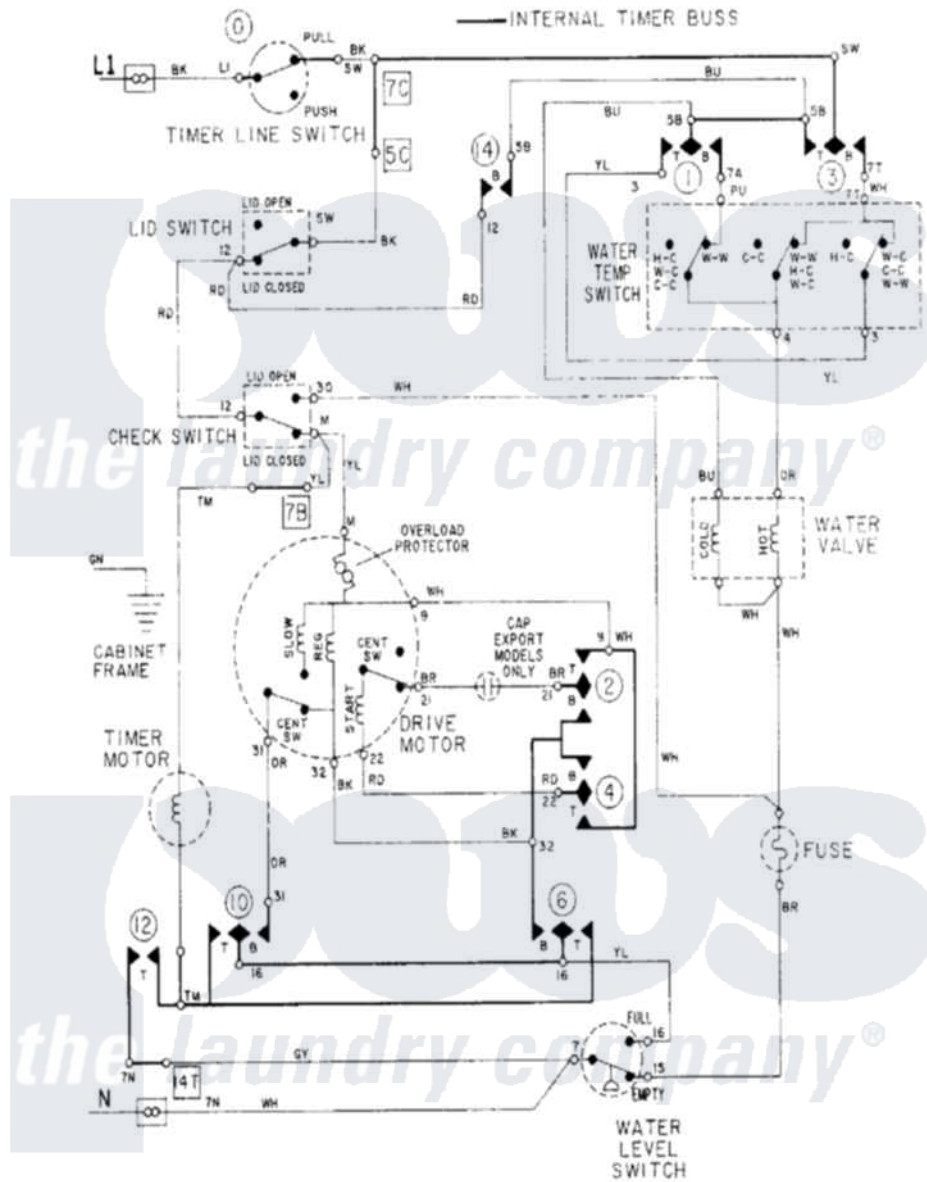

# Maytag LAT8414AAL 08 - WIRING INFORMATION

Maytag Residential Maytag LAT8414AAL Washer Parts Parts Diagram 08 - WIRING INFORMATION  
 Click on the part number to view part

Item	Original Part Number	Replaced By	Status	Part Description
NI	15001001		Not Available	WIRING INFORMATION