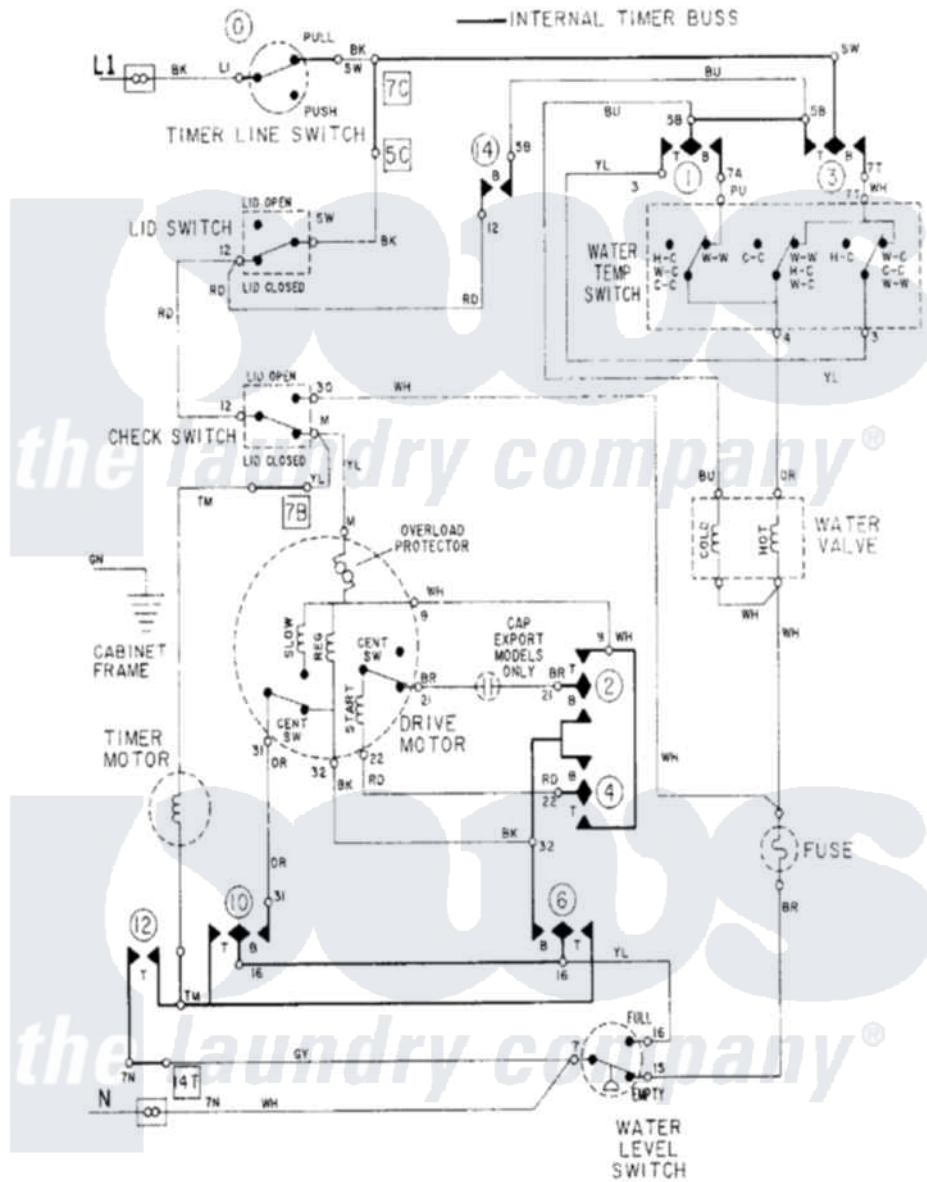

Maytag LAT8415AAM 08 - WIRING INFORMATION

Maytag Residential Maytag LAT8415AAM Washer Parts Parts Diagram 08 - WIRING INFORMATION
 Click on the part number to view part

Item	Original Part Number	Replaced By	Status	Part Description
NI	15001001		Not Available	WIRING INFORMATION