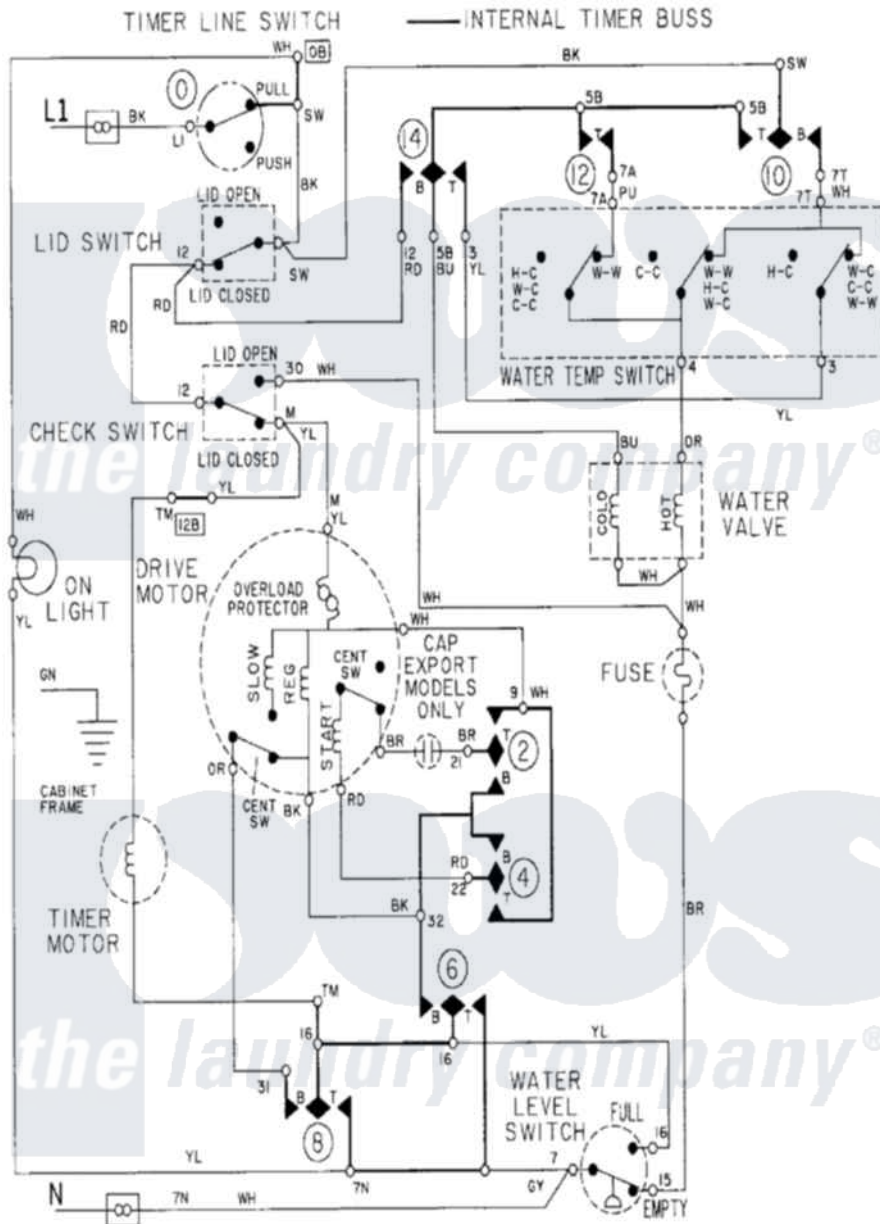

Maytag LAT8434AAE 08 - WIRING INFORMATION-LAT8434

Maytag Residential Maytag LAT8434AAE Washer Parts Parts Diagram 08 - WIRING INFORMATION-LAT8434
 Click on the part number to view part

| Item | Original Part Number | Replaced By | Status | Part Description |
|------|----------------------|-------------|---------------|--------------------|
| NI | 15001002 | | Not Available | WIRING INFORMATION |